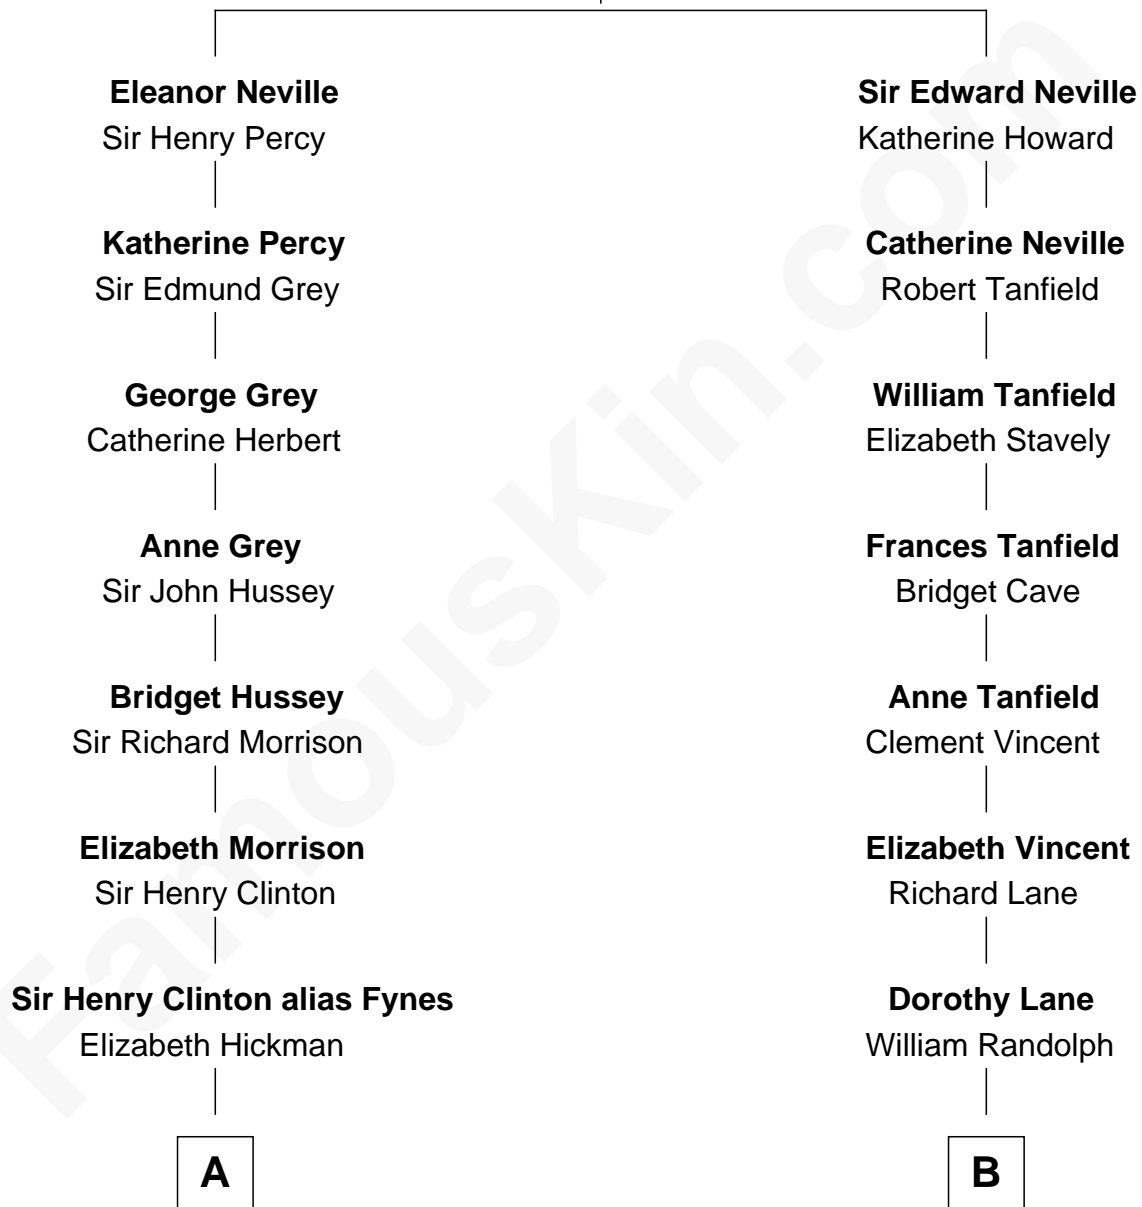

FamousKin.com Relationship Chart of

DeWitt Clinton

6th Governor of New York

11th cousin of

Thomas Jefferson

3rd U.S. President and Signer of the Declaration of Independence

Sir Ralph Neville

Joan Beaufort

A

William Clinton
Elizabeth Kennedy

James Clinton
Elizabeth Smith

Charles Clinton
Elizabeth Denniston

Gen. James Clinton
Mary DeWitt

DeWitt Clinton
6th Governor of New York

B

Richard Randolph
Elizabeth Ryland

Col. William Randolph
Mary Isham

Isham Randolph
Jane Rogers

Jane Randolph
Peter Jefferson

Thomas Jefferson
3rd U.S. President