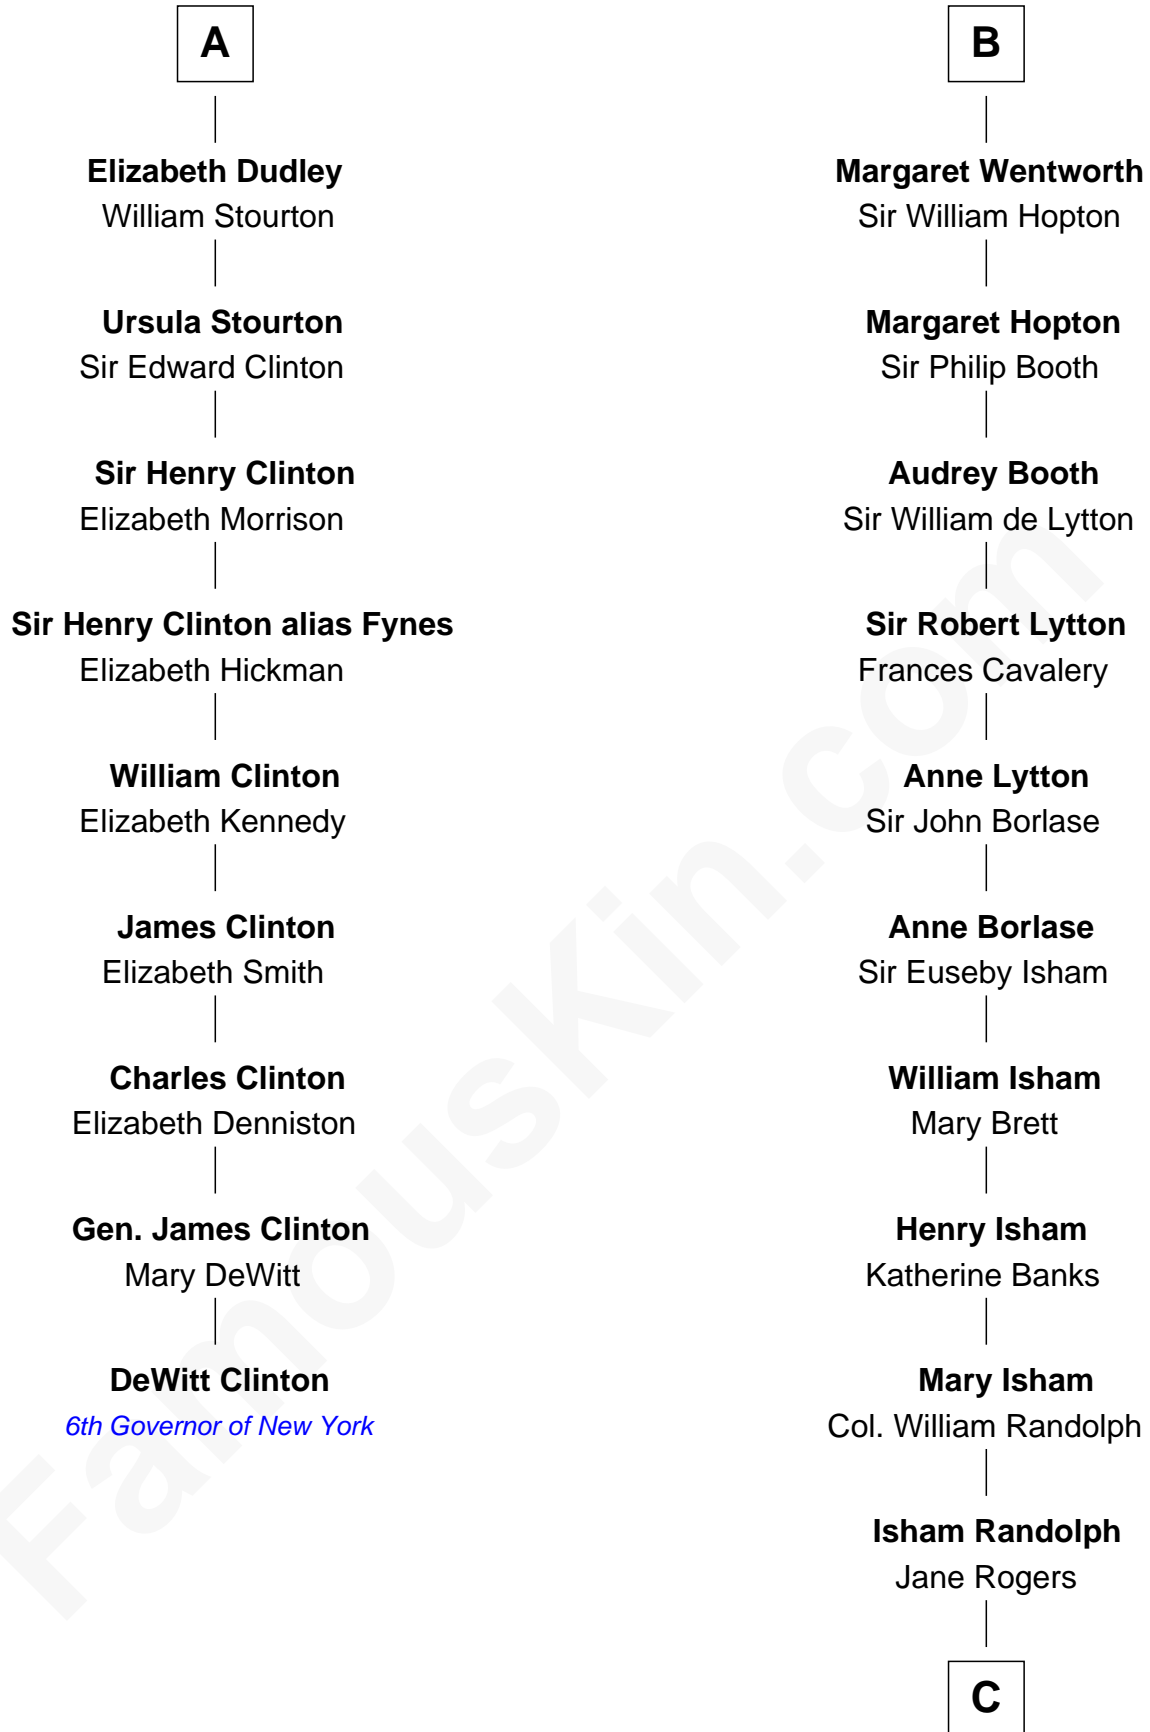

FamousKin.com Relationship Chart of

DeWitt Clinton

6th Governor of New York

15th cousin 3 times removed of

Thomas Jefferson

3rd U.S. President and Signer of the Declaration of Independence

Sir William de Ferrers

Thomas de Berkeley
Katherine de Clyvedon

John Deincourt

Sir John Berkeley
Elizabeth Betteshorne

Sir William Deincourt
Milicent la Zouche

Elizabeth Berkeley
Sir John Sutton

Margaret Deincourt
Sir Robert de Tibetot

Sir John Sutton Dudley
Elizabeth Bramshot

Elizabeth de Tibetot
Sir Philip le Despencer

Edmund Dudley
Elizabeth Grey

Margery Despencer
Sir Roger Wentworth

A

B

C

—
Jane Randolph

Peter Jefferson

—
Thomas Jefferson

3rd U.S. President

FamousKin.com