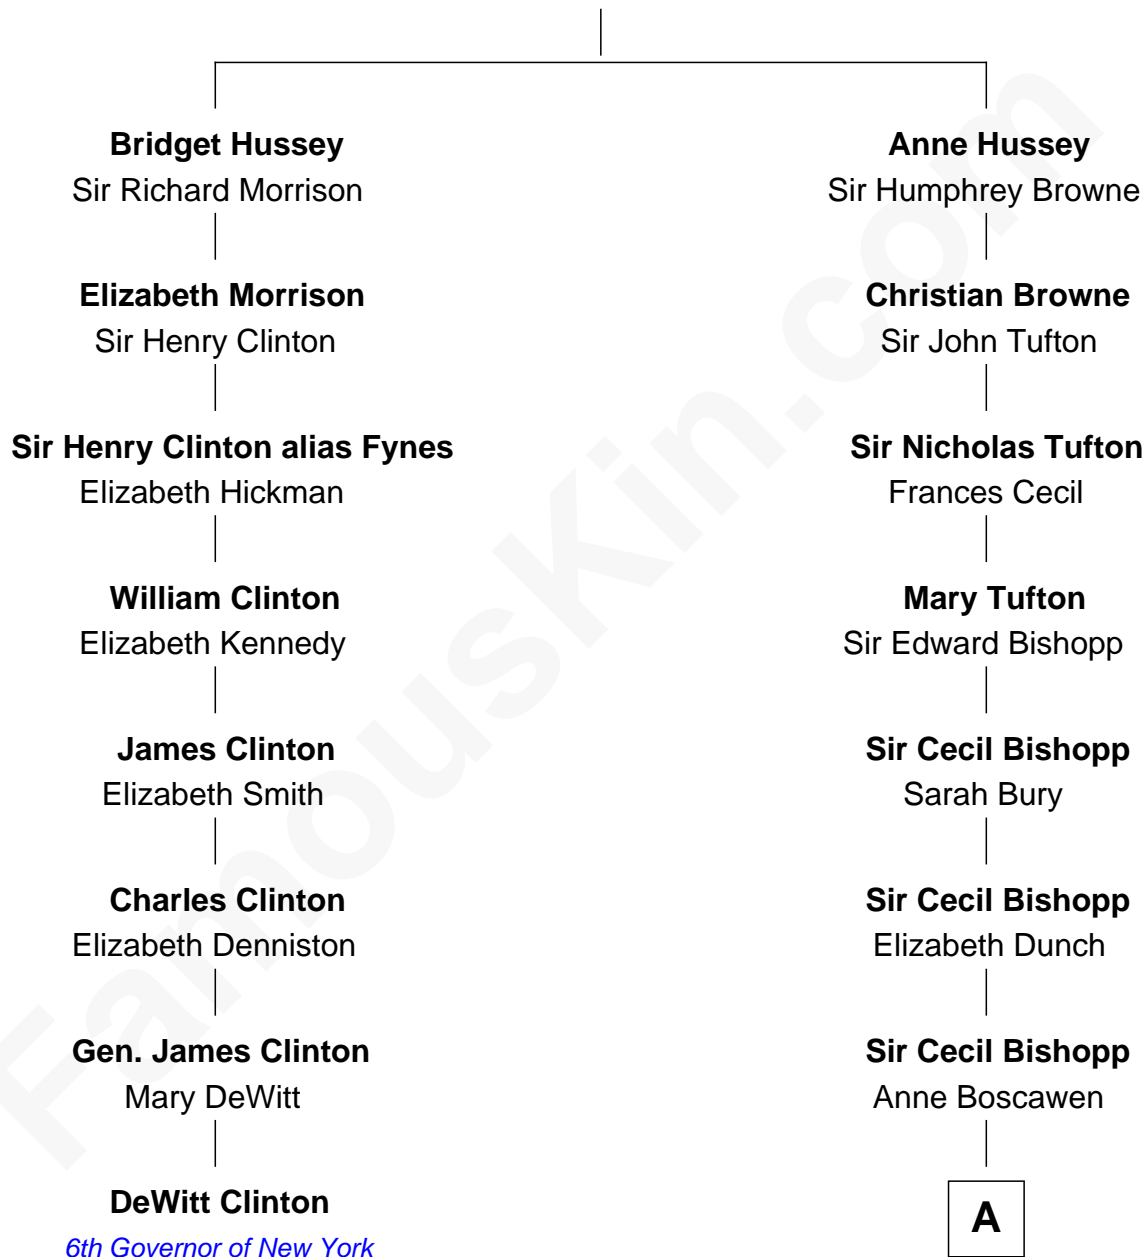

# FamousKin.com Relationship Chart of

**DeWitt Clinton**

*6th Governor of New York*

7th cousin 7 times removed of

**Princess Diana**

*Princess of Wales*

**Sir John Hussey**

Anne Grey

**A**

**Anne Bishopp**  
Robert Brudenell

**Robert Brudenell**  
Penelope Anne Cooke

**Anne Brudenell**  
George Charles Bingham

**Charles George Bingham**  
Cecilia Catherine Gordon-Lennox

**Rosalind Cecilia Caroline Bingham**  
James Albert Edward Hamilton

**Cynthia Elinor Beatrix Hamilton**  
Albert Edward John Spencer

**Edward John Spencer**  
Frances Ruth Burke Roche

**Princess Diana**  
*Princess of Wales*