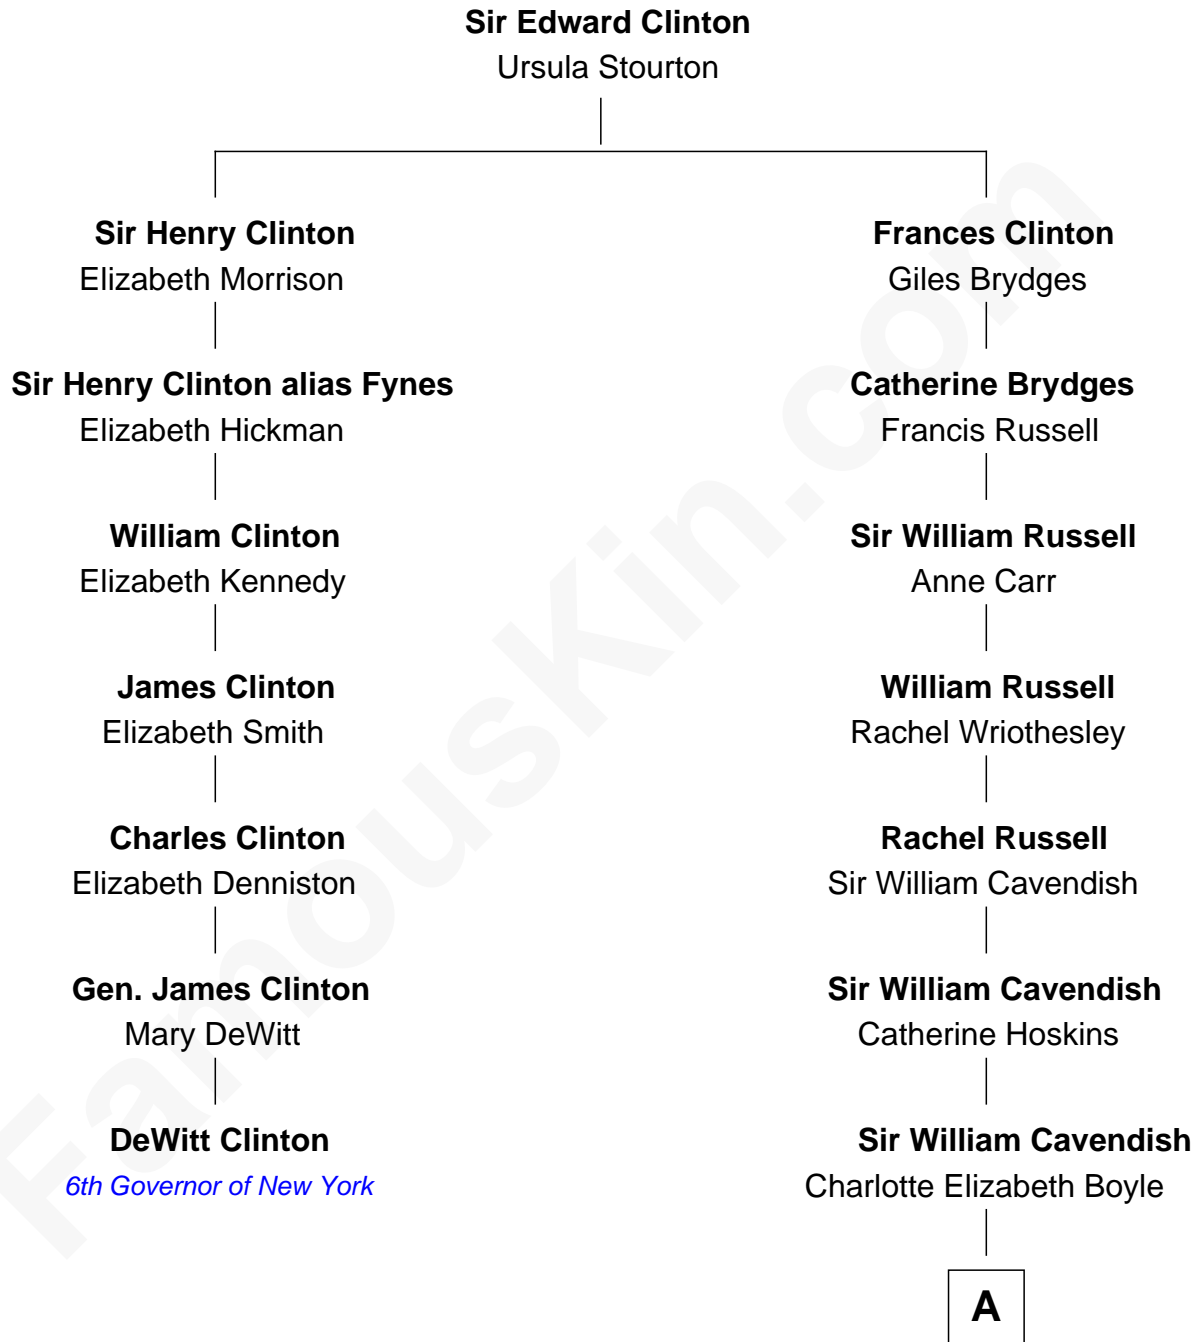

# FamousKin.com Relationship Chart of

**DeWitt Clinton**

*6th Governor of New York*

6th cousin 7 times removed of

**King Charles III**

*King of the United Kingdom*

**A**

**Dorothy Cavendish**  
William Henry Bentinck

**Charles Augustus Cavendish-Bentinck**  
Anne Wellesley

**Rev. Charles William Cavendish-Bentinck**  
Caroline Louisa Burnaby

**Cecilia Nina Cavendish-Bentinck**  
Claude George Bowes-Lyon

**Elizabeth Bowes-Lyon**  
George VI, King of the United Kingdom

**Elizabeth II, Queen of the United Kingdom**  
Prince Philip of Edinburgh

**King Charles III**  
*King of the United Kingdom*