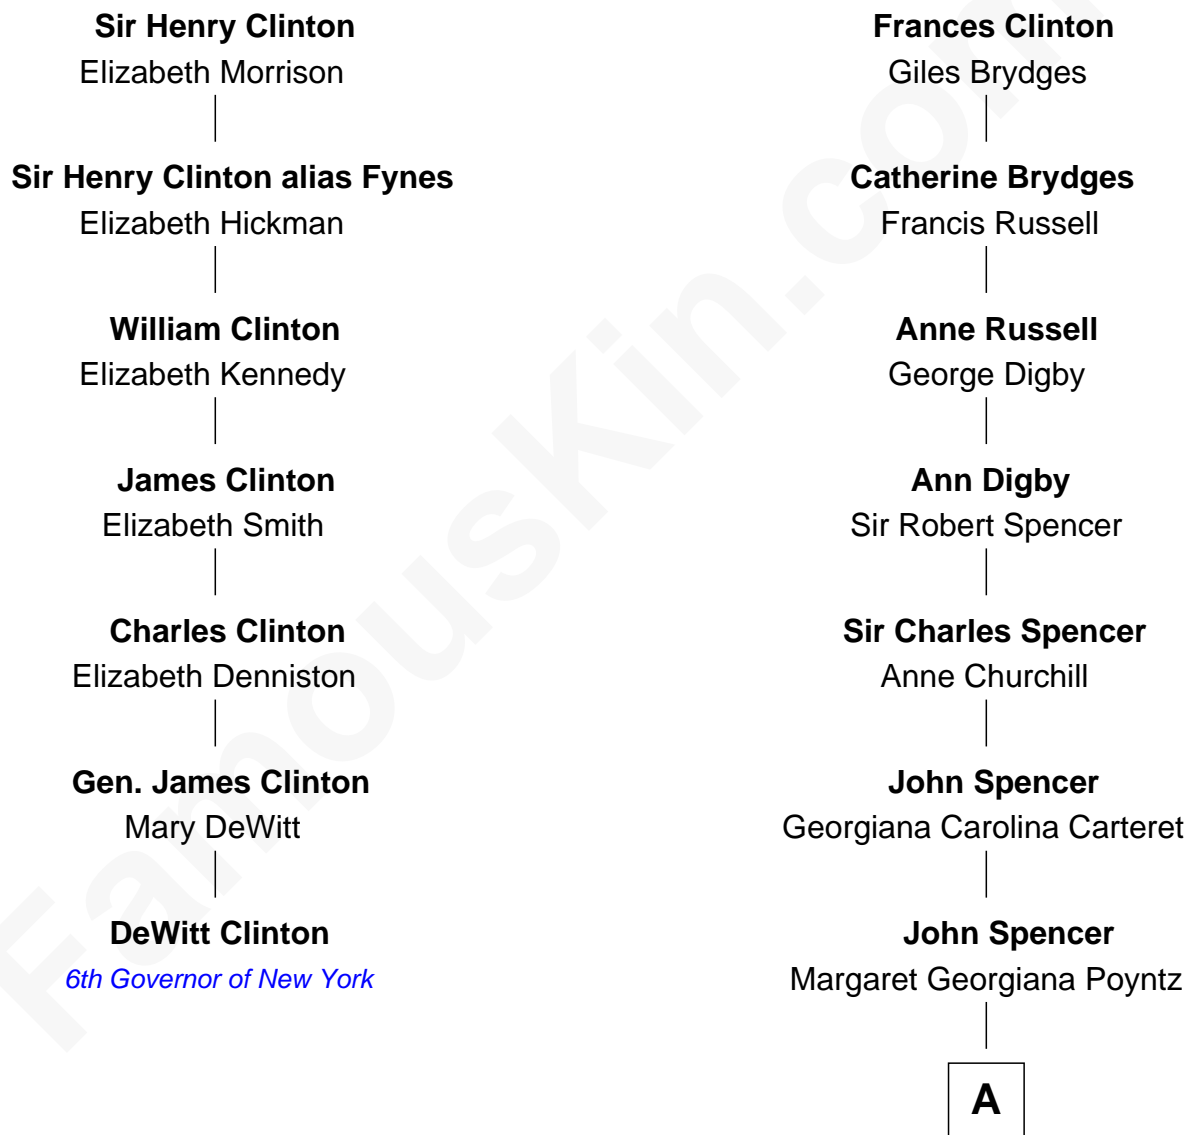

FamousKin.com Relationship Chart of

DeWitt Clinton

6th Governor of New York

6th cousin 7 times removed of

Prince William

Prince of Wales

Sir Edward Clinton

Ursula Stourton

A

George John Spencer

Lavina Bingham

Frederick Spencer

Adelaide Horatia Elizabeth Seymour

Charles Robert Spencer

Margaret Baring

Albert Edward John Spencer

Cynthia Elinor Beatrix Hamilton

Edward John Spencer

Frances Ruth Burke Roche

Princess Diana Frances Spencer

Charles III, King of the United Kingdom

Prince William

Prince of Wales