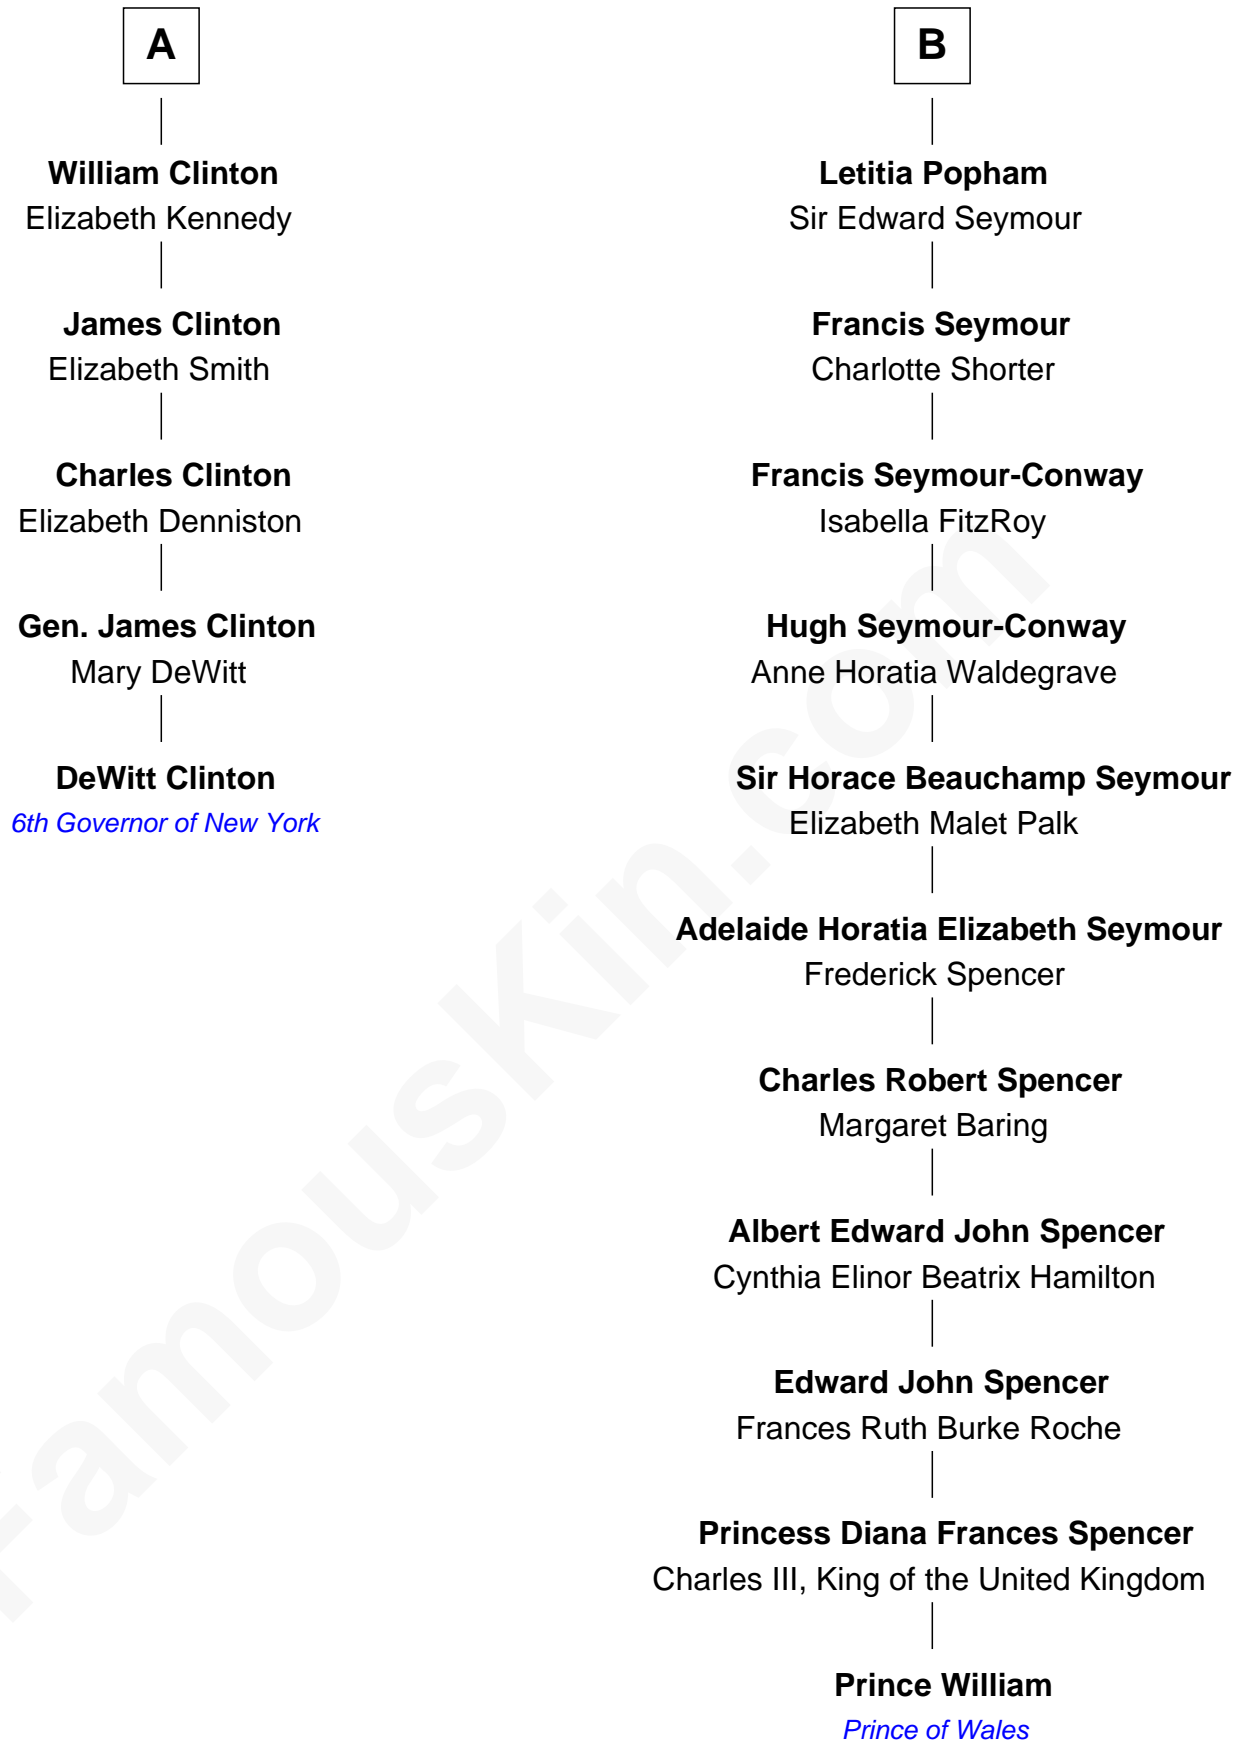

FamousKin.com Relationship Chart of

DeWitt Clinton

6th Governor of New York

11th cousin 6 times removed of

Prince William

Prince of Wales

Sir Henry Percy
Elizabeth Mortimer

Sir Henry Percy
Eleanor Neville

Elizabeth Percy
Sir John Clifford

Katherine Percy
Sir Edmund Grey

Thomas Clifford
Joan Dacre

George Grey
Catherine Herbert

Matilda Clifford
Sir Edmund Sutton

Anne Grey
Sir John Hussey

Thomas Dudley
Grace Threlkeld

Bridget Hussey
Sir Richard Morrison

John Dudley
Elizabeth Gardiner

Elizabeth Morrison
Sir Henry Clinton

Anne Dudley
Sir Francis Popham

Sir Henry Clinton alias Fynes
Elizabeth Hickman

Col. Alexander Popham
Laetitia Kerr

A

B

William photo by [InSapphoWeTrust](#) [\(CC BY-SA 2.0\)](#)