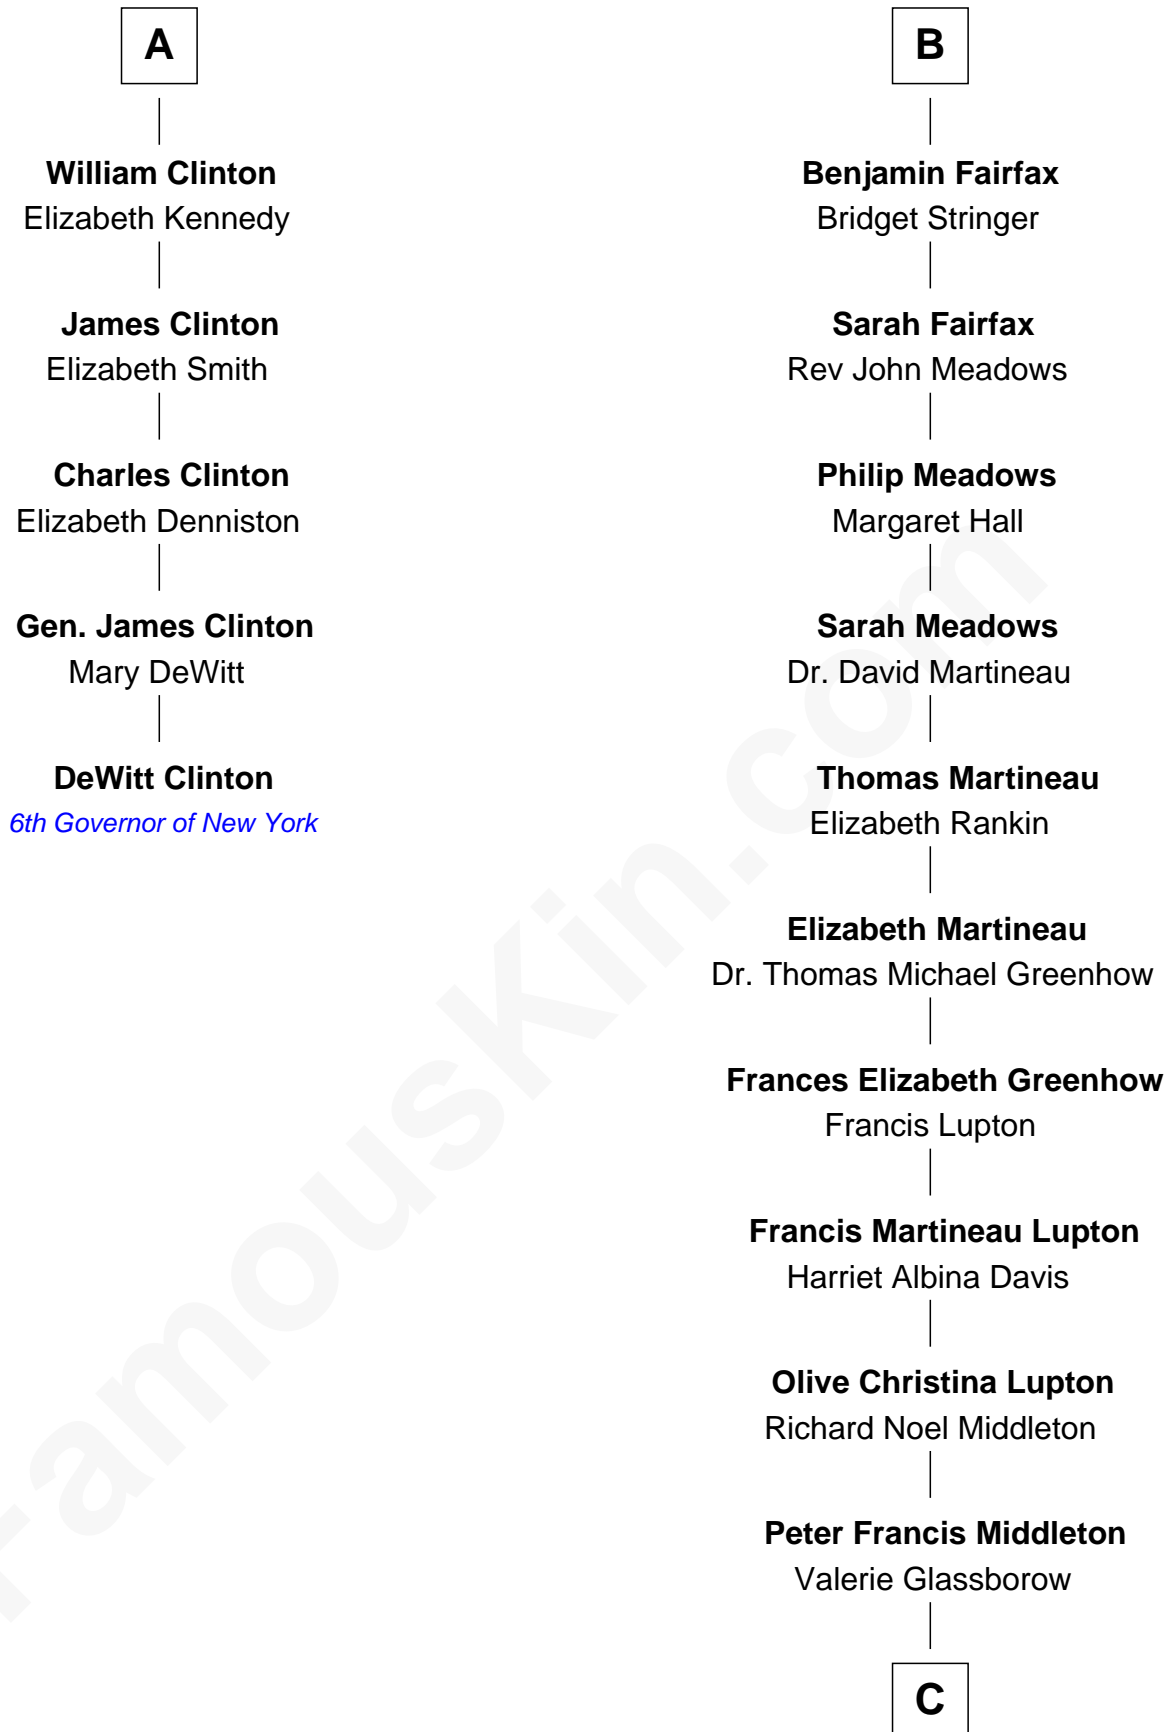

FamousKin.com Relationship Chart of

DeWitt Clinton

6th Governor of New York

11th cousin 7 times removed of

Catherine Middleton

Princess of Wales

Michael Francis Middleton
Carole Elizabeth Goldsmith

Catherine Middleton
Princess of Wales

FamousKin.com