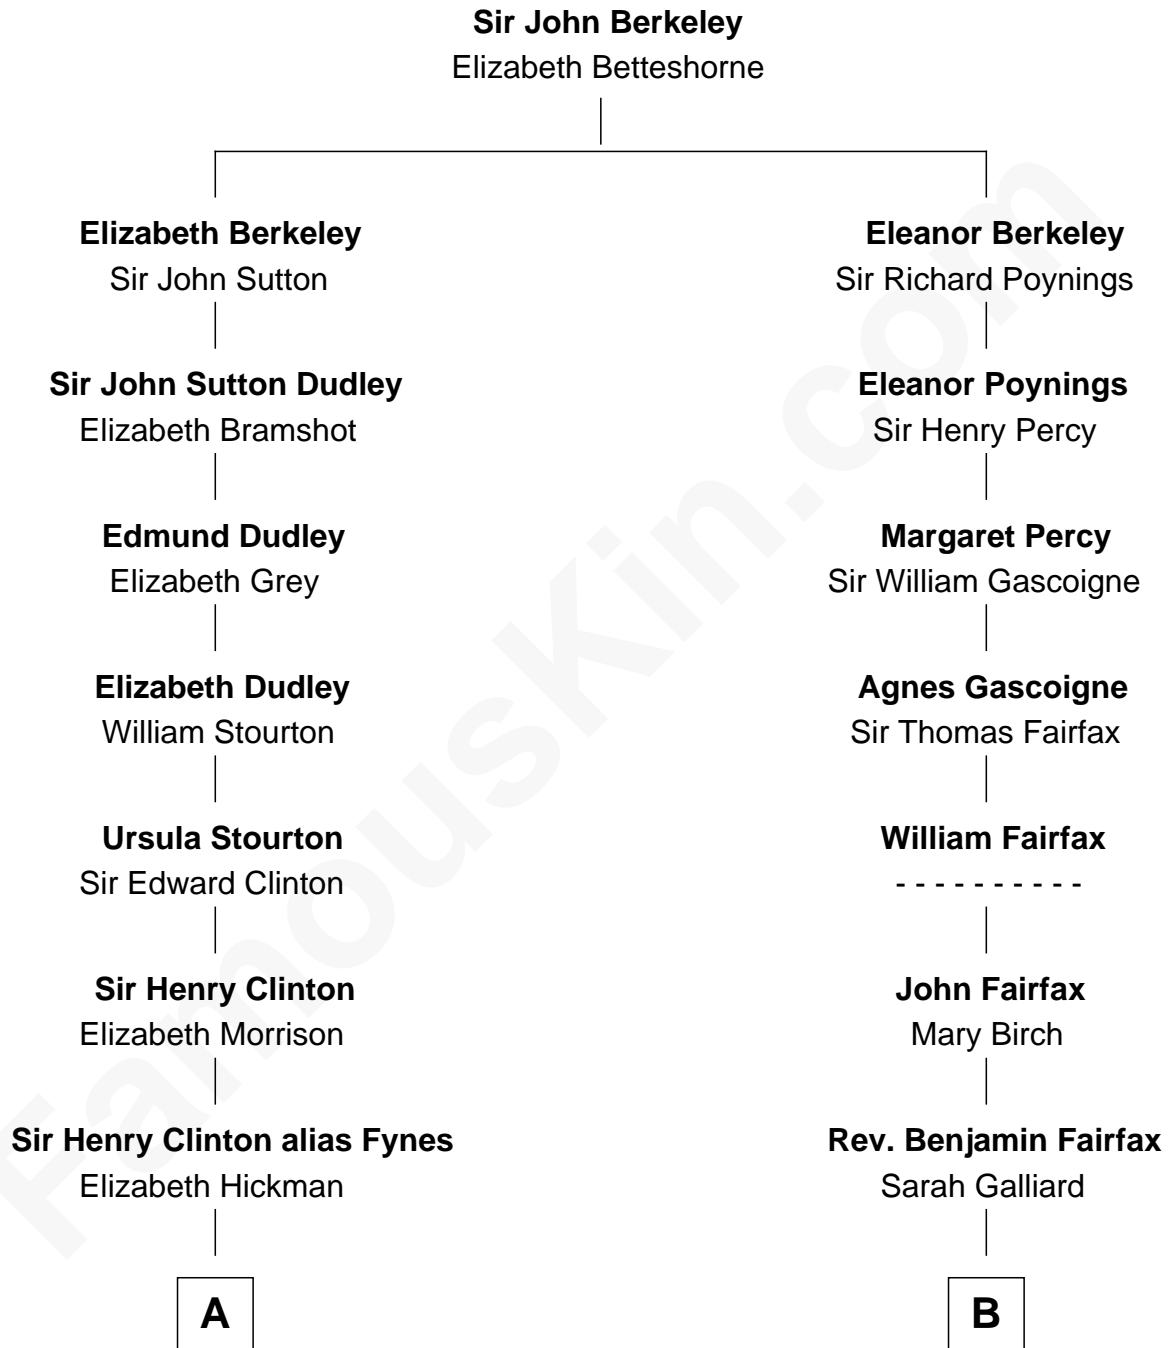

FamousKin.com Relationship Chart of

DeWitt Clinton

6th Governor of New York

11th cousin 7 times removed of

Catherine Middleton

Princess of Wales

Michael Francis Middleton
Carole Elizabeth Goldsmith

Catherine Middleton
Princess of Wales

FamousKin.com