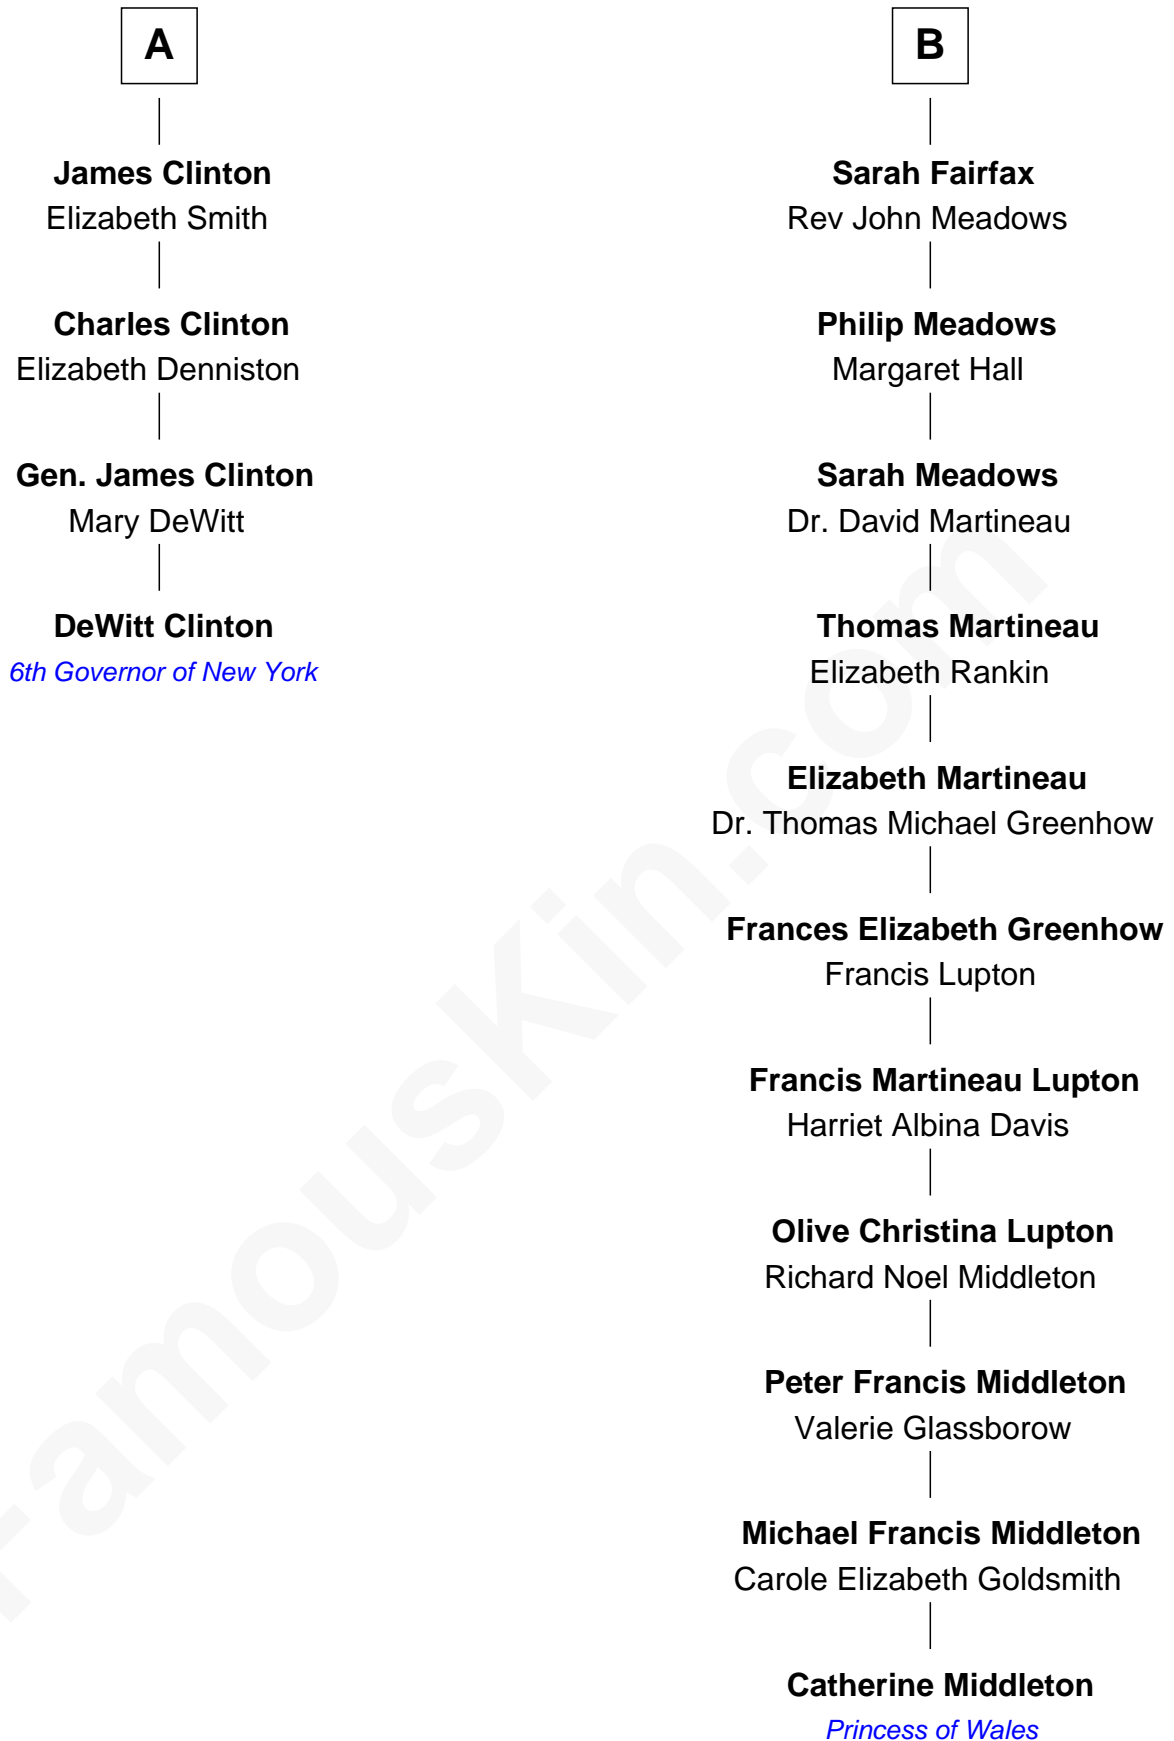

FamousKin.com Relationship Chart of

DeWitt Clinton

6th Governor of New York

10th cousin 7 times removed of

Catherine Middleton

Princess of Wales

Sir Henry Percy
Eleanor Neville

Katherine Percy
Sir Edmund Grey

George Grey
Catherine Herbert

Anne Grey
Sir John Hussey

Bridget Hussey
Sir Richard Morrison

Elizabeth Morrison
Sir Henry Clinton

Sir Henry Clinton alias Fynes
Elizabeth Hickman

William Clinton
Elizabeth Kennedy

A

Sir Henry Percy
Eleanor Poynings

Margaret Percy
Sir William Gascoigne

Agnes Gascoigne
Sir Thomas Fairfax

William Fairfax

John Fairfax
Mary Birch

Rev. Benjamin Fairfax
Sarah Galliard

Benjamin Fairfax
Bridget Stringer

B

Catherine Middleton photo by [Pat Pilon](#) ([CC BY 2.0](#))