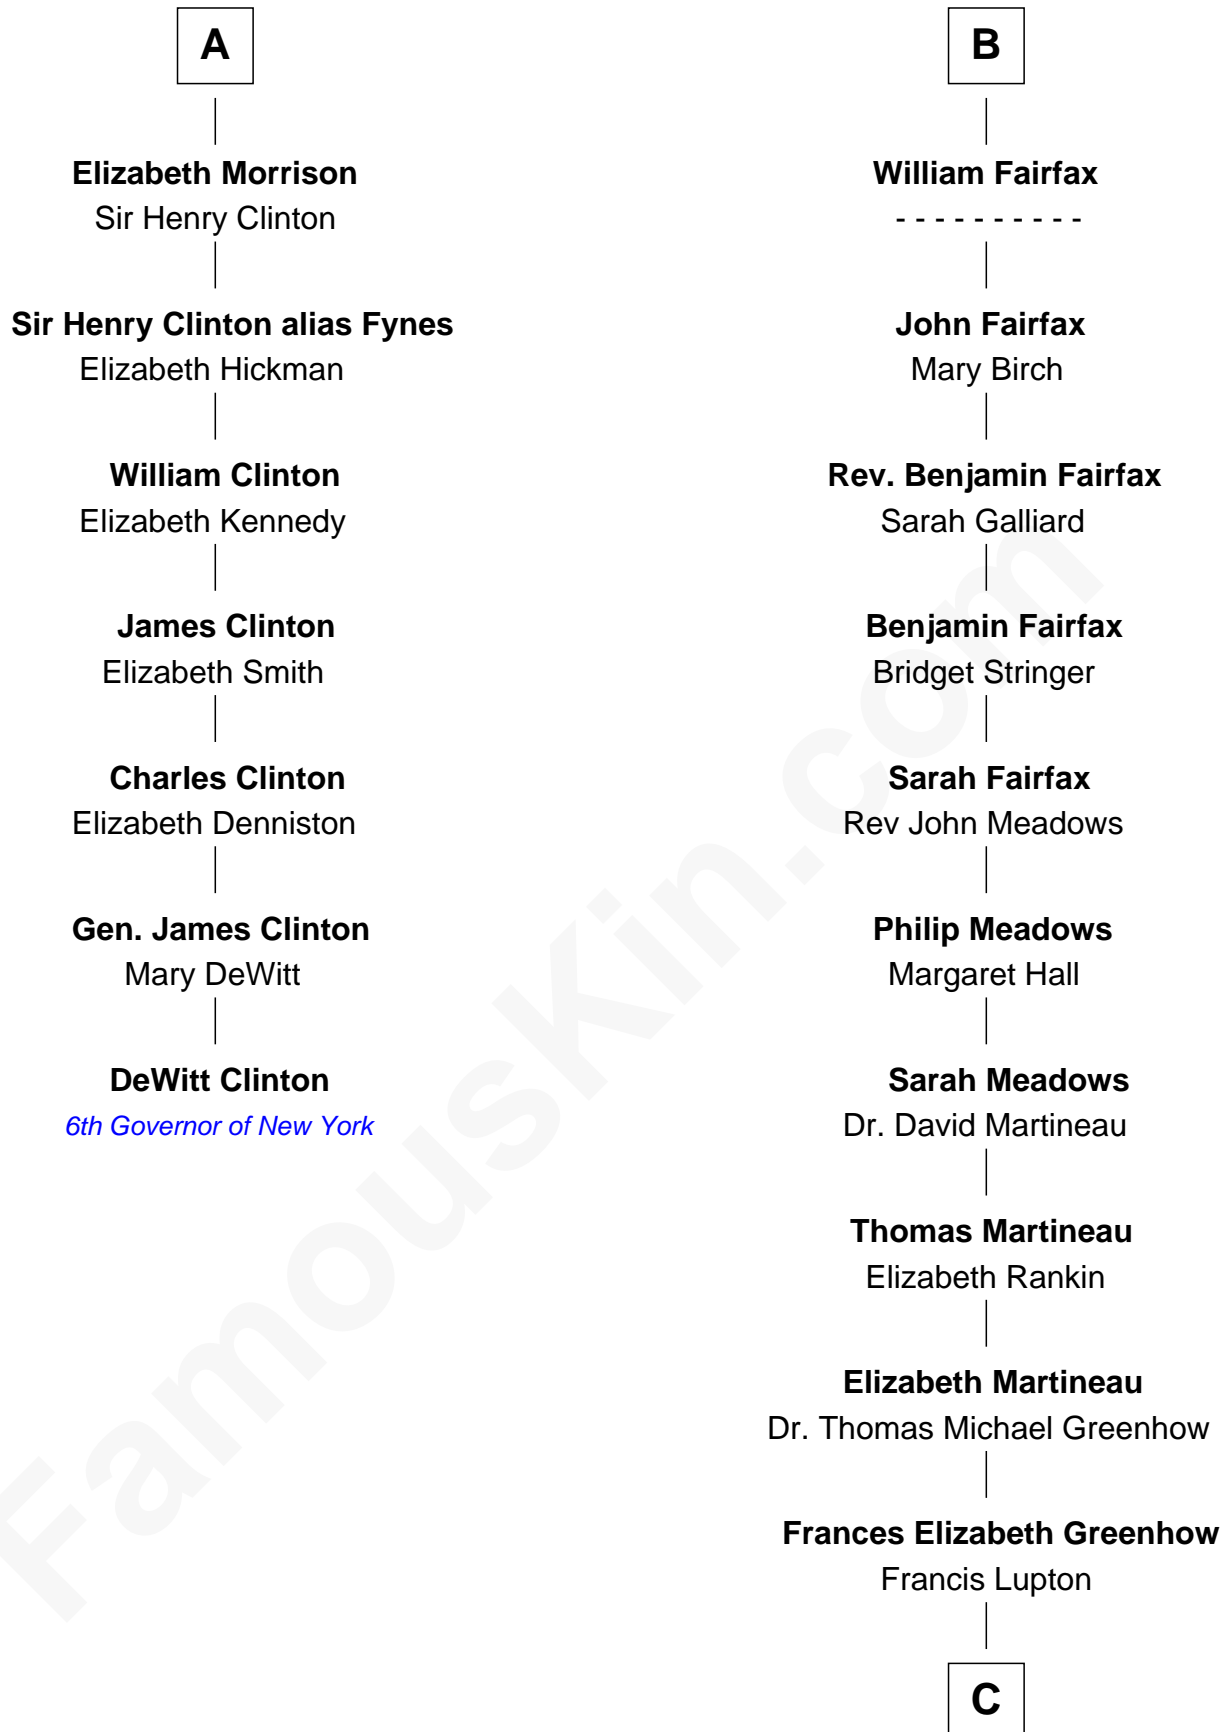

FamousKin.com Relationship Chart of

DeWitt Clinton

6th Governor of New York

13th cousin 8 times removed of

Catherine Middleton

Princess of Wales

Ralph de Stafford

Margaret de Audley

Sir William Gascoigne

Sir William Gascoigne

Margaret Percy

Agnes Gascoigne

Sir Thomas Fairfax

B

C

Francis Martineau Lupton

Harriet Albina Davis

Olive Christina Lupton

Richard Noel Middleton

Peter Francis Middleton

Valerie Glassborow

Michael Francis Middleton

Carole Elizabeth Goldsmith

Catherine Middleton