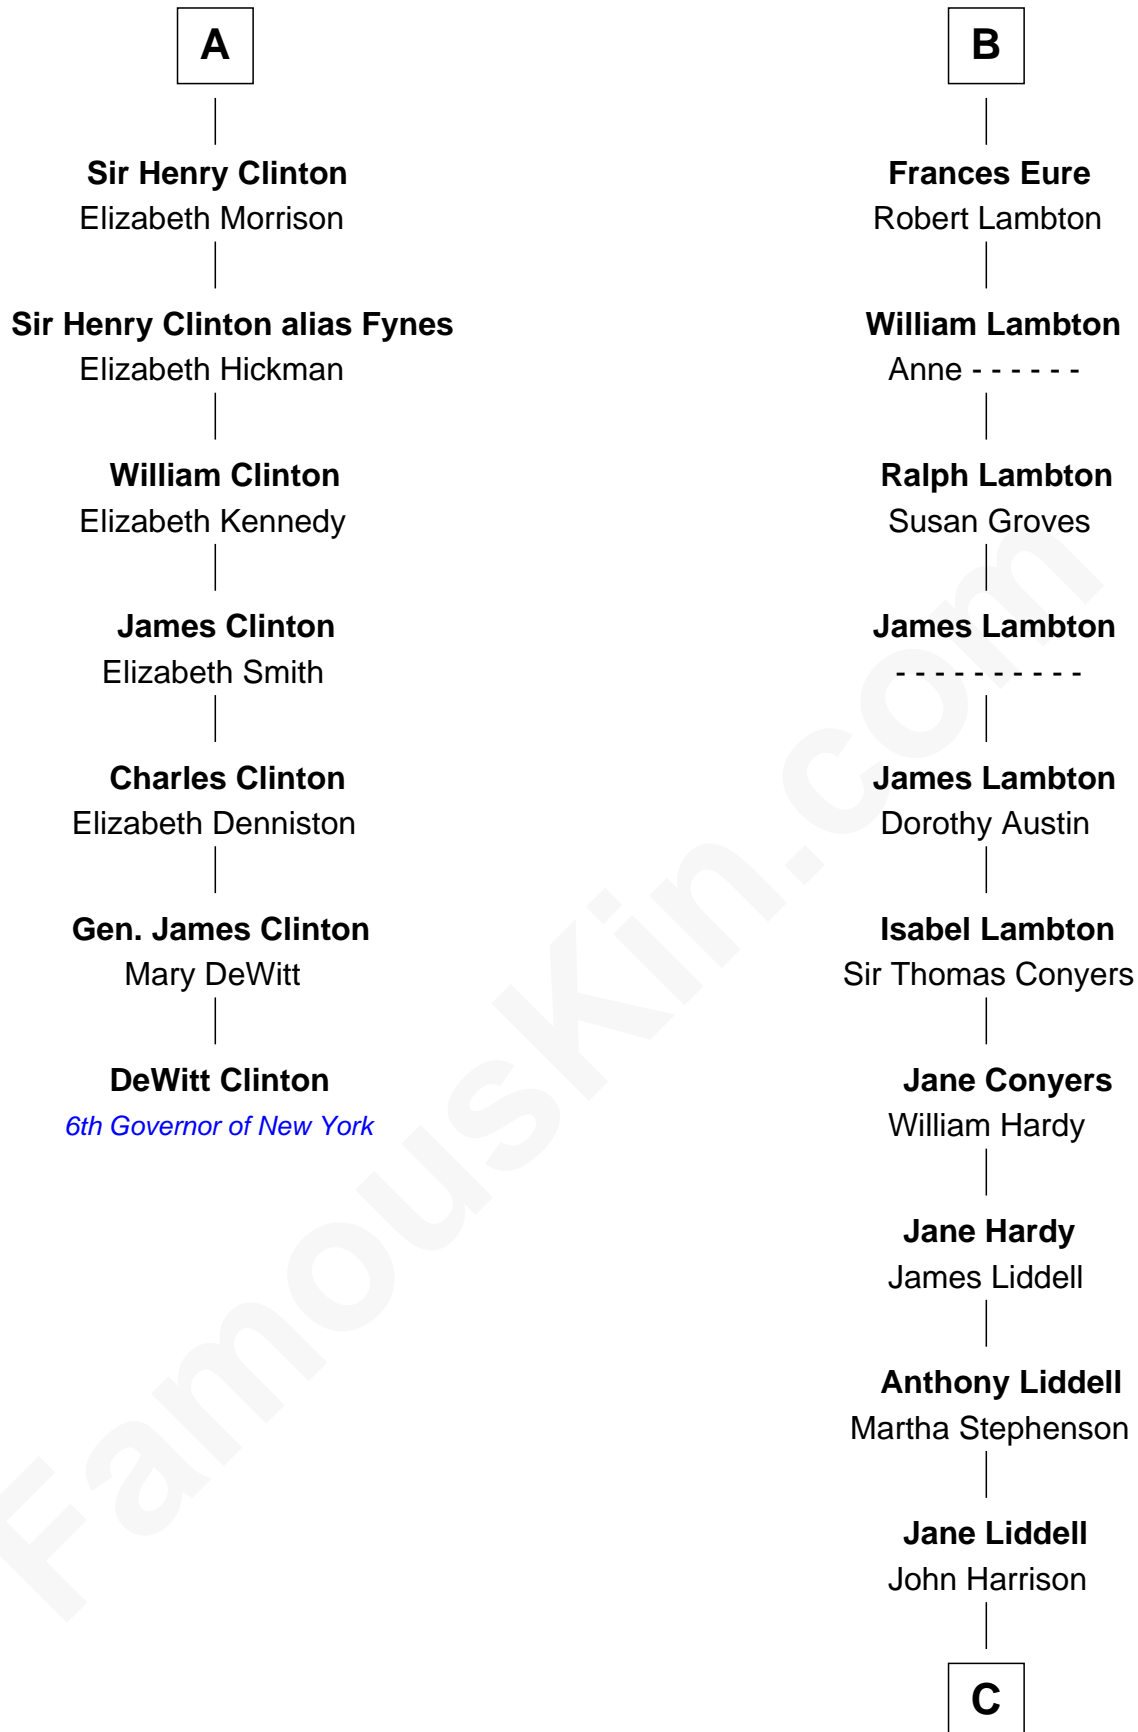

FamousKin.com Relationship Chart of

DeWitt Clinton

6th Governor of New York

13th cousin 8 times removed of

Catherine Middleton

Princess of Wales

Sir Philip le Despencer

Elizabeth - - - - -

Edmund Dudley

Elizabeth Grey

Elizabeth Dudley

William Stourton

Ursula Stourton

Sir Edward Clinton

A

Sir Philip le Despencer

Muriel Hastings

Sir William Eure

Elizabeth Willoughby

Sir Ralph Eure

Margery Bowes

B

C

John Harrison

Jane Hill

Thomas Harrison

Elizabeth Mary Temple

Dorothy Harrison

Ronald John James Goldsmith

Carole Elizabeth Goldsmith

Michael Francis Middleton

Catherine Middleton