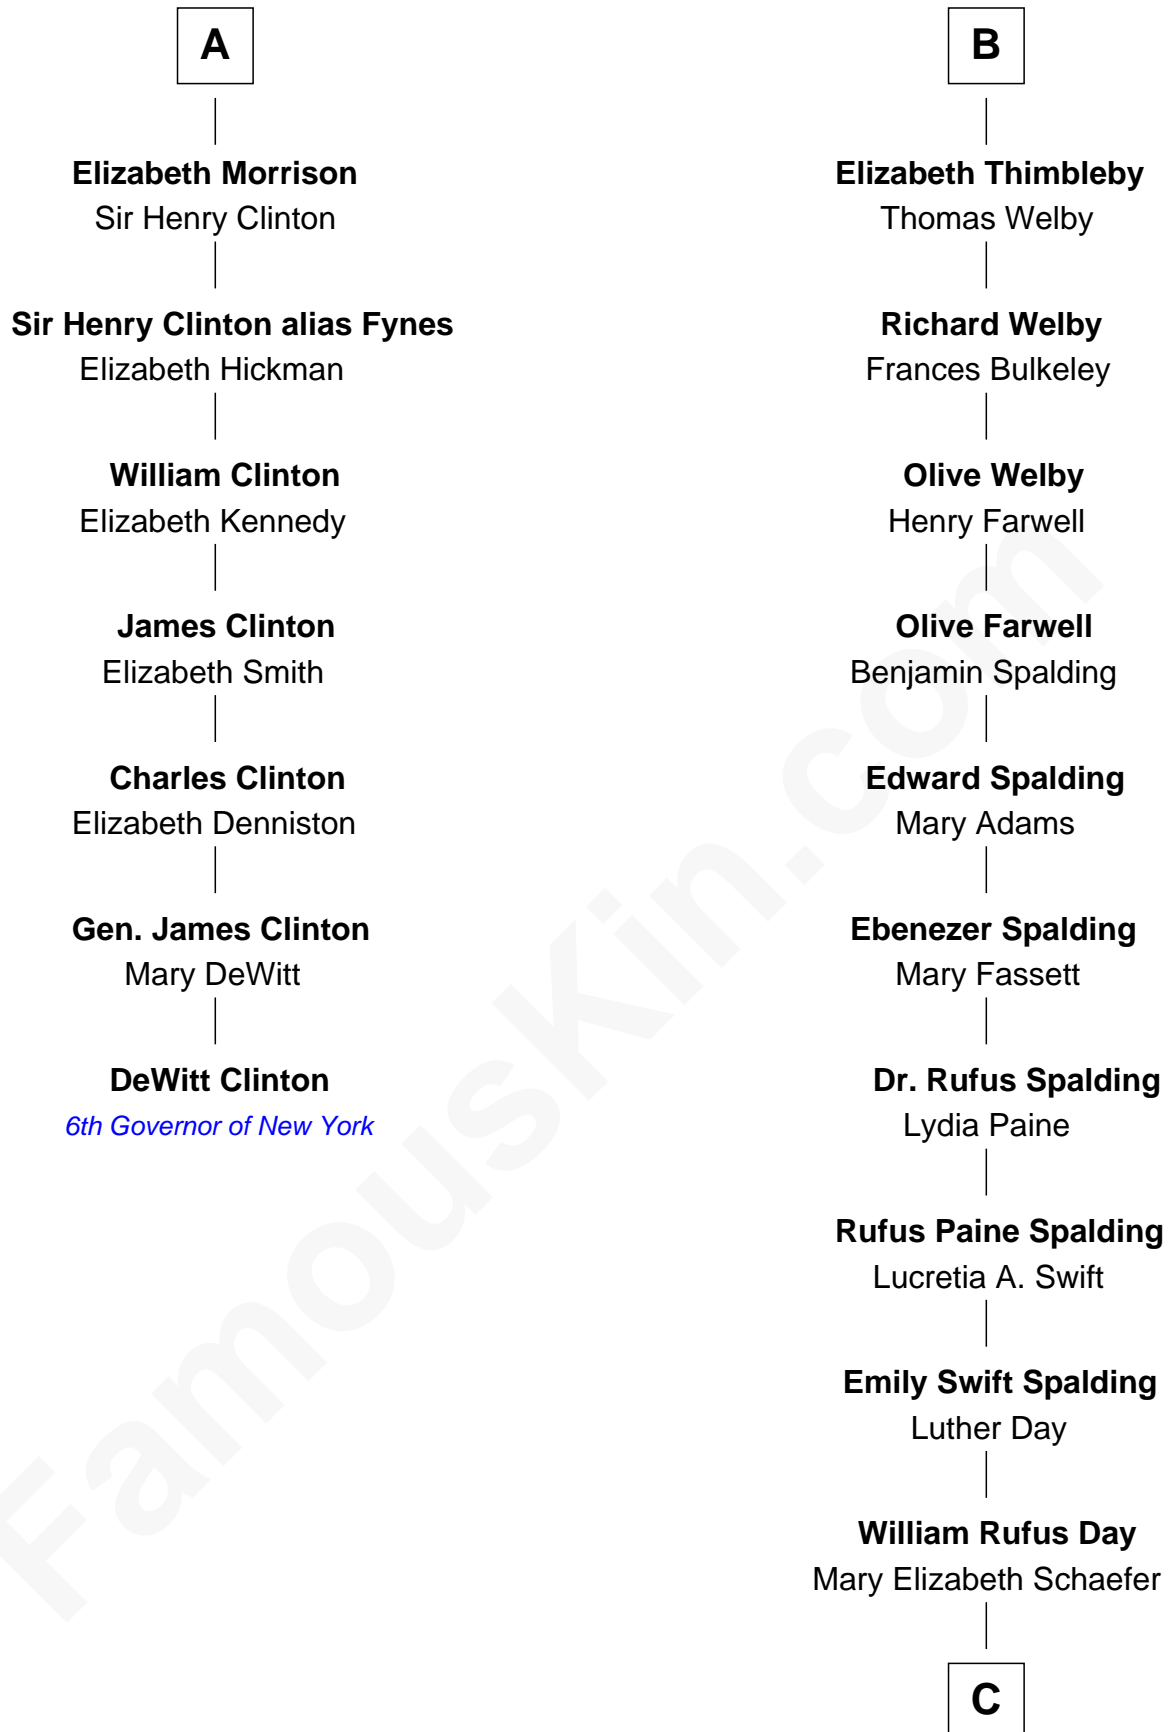

FamousKin.com Relationship Chart of

DeWitt Clinton

6th Governor of New York

13th cousin 7 times removed of

Anna Gunn

TV and Movie Actress

Ralph de Stafford

Margaret de Audley

Thomas de Ros

Margaret de Ros

Sir Reynold Grey

Margaret Grey

Sir William Bonville

Elizabeth Bonville

William Talboys

Sir Robert Talboys

Elizabeth Heron

Maud Talboys

Sir Robert Tyrwhit

Katharine Tyrwhit

Sir Richard Thimbleby

B

C

Luther N. Day