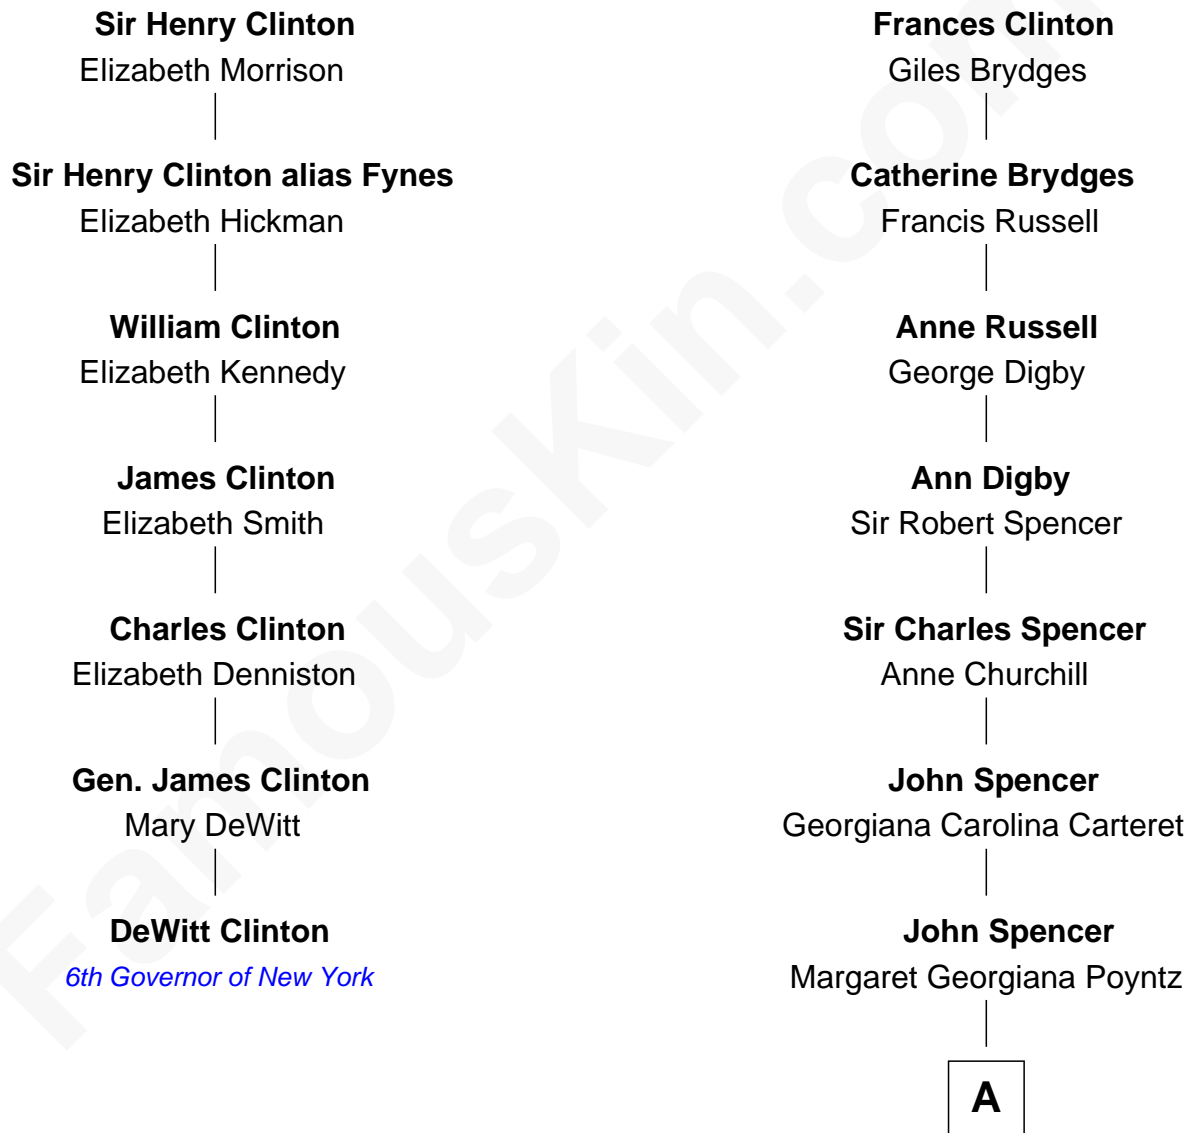

# FamousKin.com Relationship Chart of

**DeWitt Clinton**

*6th Governor of New York*

6th cousin 7 times removed of

**Prince Harry**

*Duke of Sussex*

**Sir Edward Clinton**

Ursula Stourton

**A**

**George John Spencer**

Lavina Bingham

**Frederick Spencer**

Adelaide Horatia Elizabeth Seymour

**Charles Robert Spencer**

Margaret Baring

**Albert Edward John Spencer**

Cynthia Elinor Beatrix Hamilton

**Edward John Spencer**

Frances Ruth Burke Roche

**Princess Diana Frances Spencer**

Charles III, King of the United Kingdom

**Prince Harry**

*Duke of Sussex*