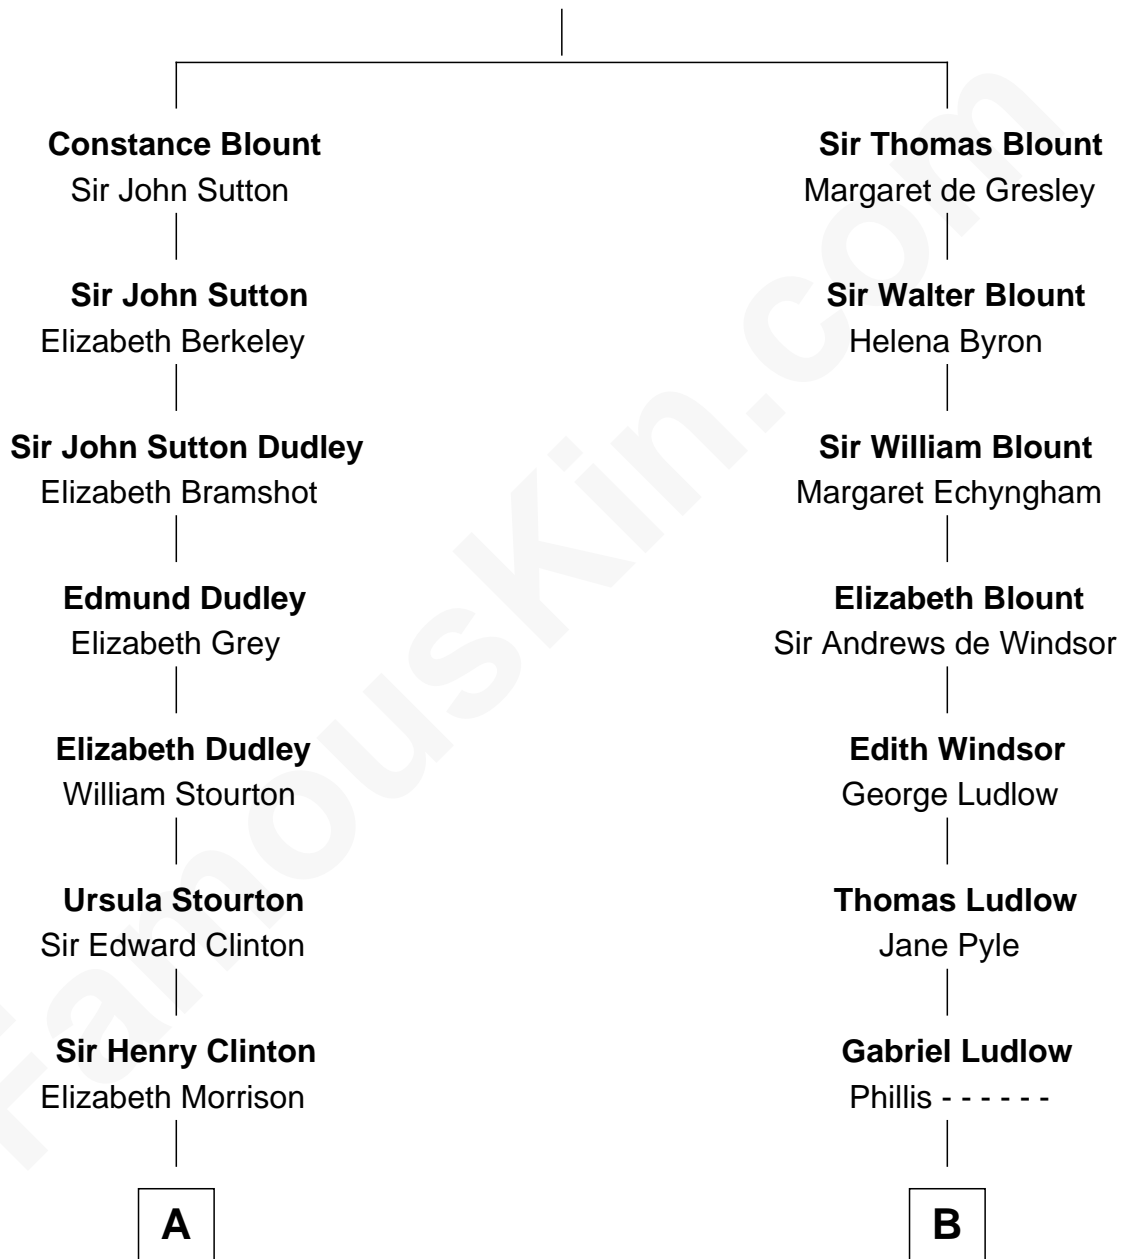

FamousKin.com Relationship Chart of

DeWitt Clinton

6th Governor of New York

12th cousin 6 times removed of

Mary Chapin Carpenter

Singer and Songwriter

Sir Walter Blount

Sancha de Ayala

C

Mary Bowie Robertson
Chapin Carpenter

Mary Chapin Carpenter
Singer and Songwriter

FamousKin.com