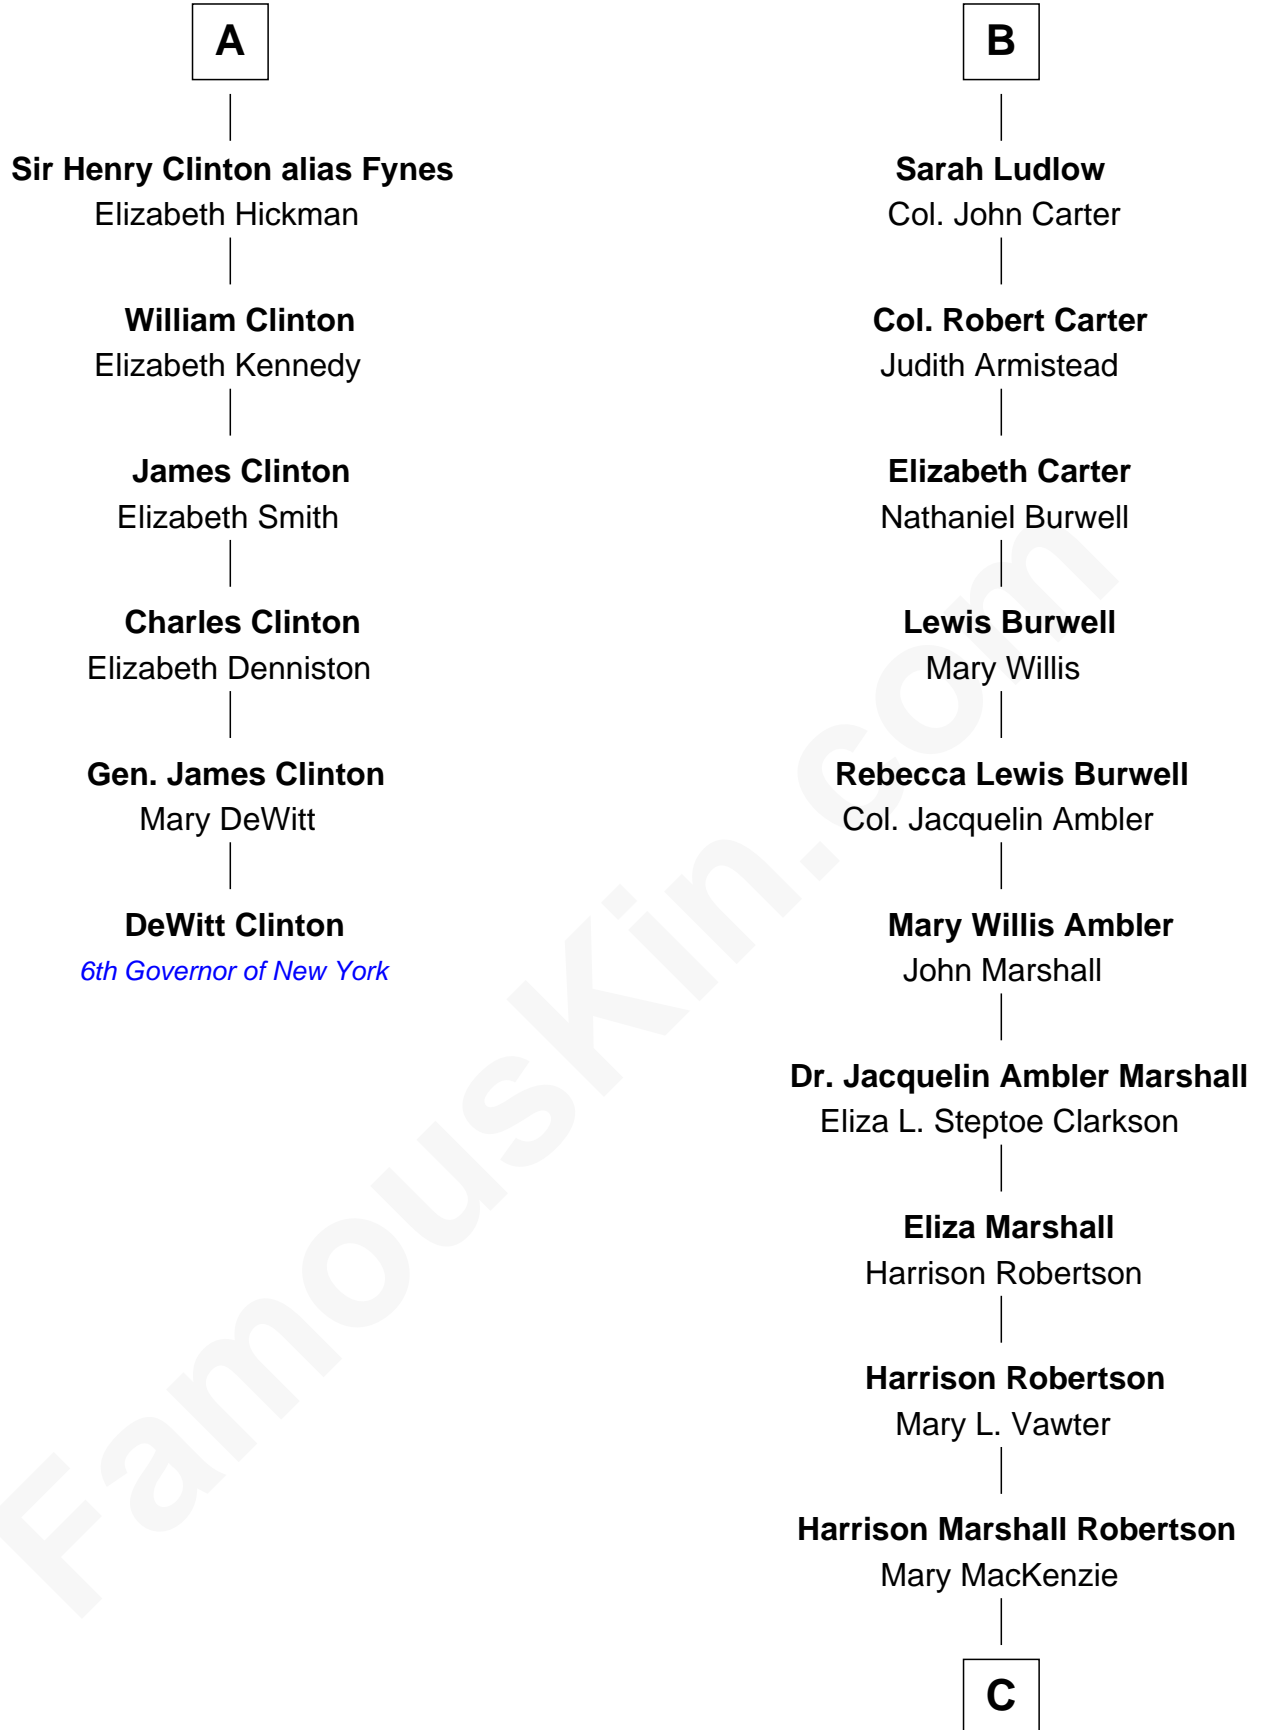

FamousKin.com Relationship Chart of

DeWitt Clinton

6th Governor of New York

12th cousin 6 times removed of

Mary Chapin Carpenter

Singer and Songwriter

Sir Walter Blount

Sancha de Ayala