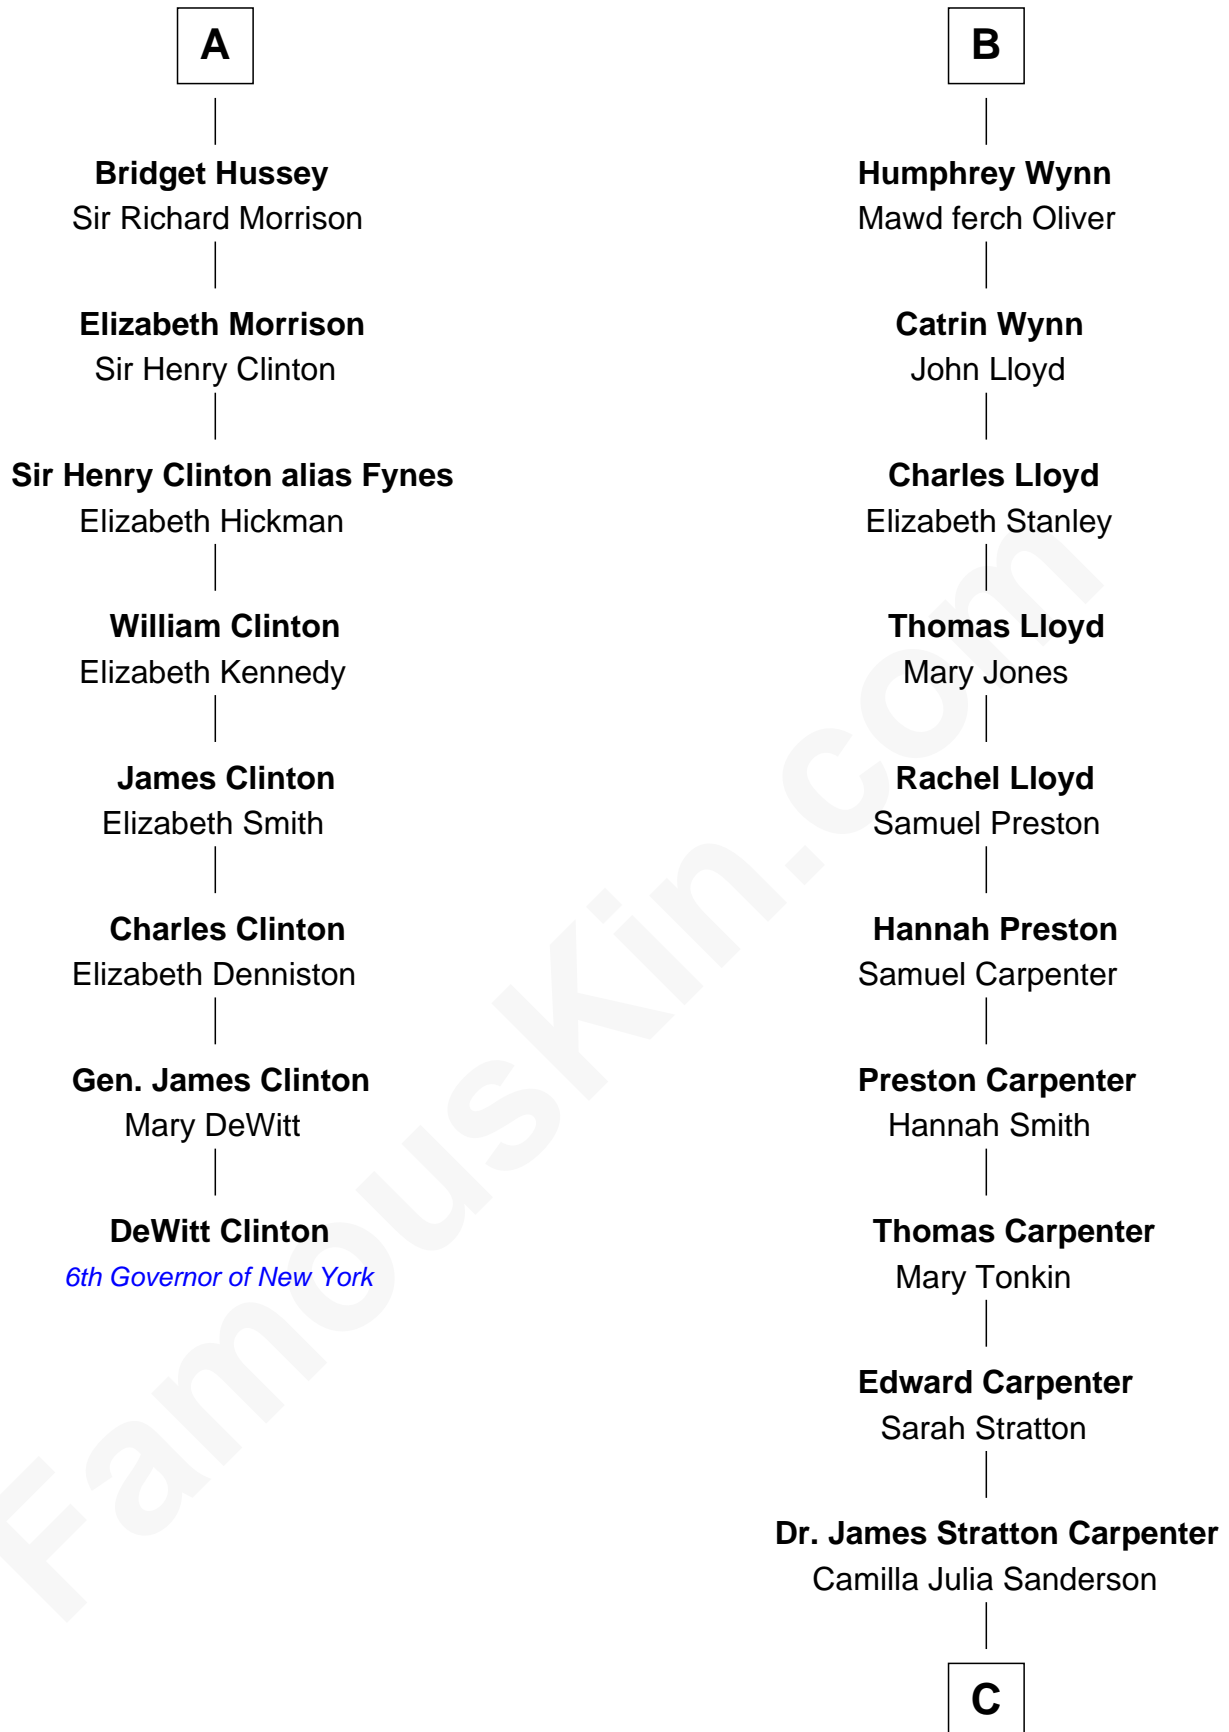

## Relationship Chart of

### DeWitt Clinton

6th Governor of New York

14th cousin 7 times removed of

### Mary Chapin Carpenter

Singer and Songwriter

**C**

**Dr. John Thomas Carpenter**

Eliza Adelaide Hill

**Dr. James Stratton Carpenter**

Lillian Louise Chapin

**Chapin Carpenter**