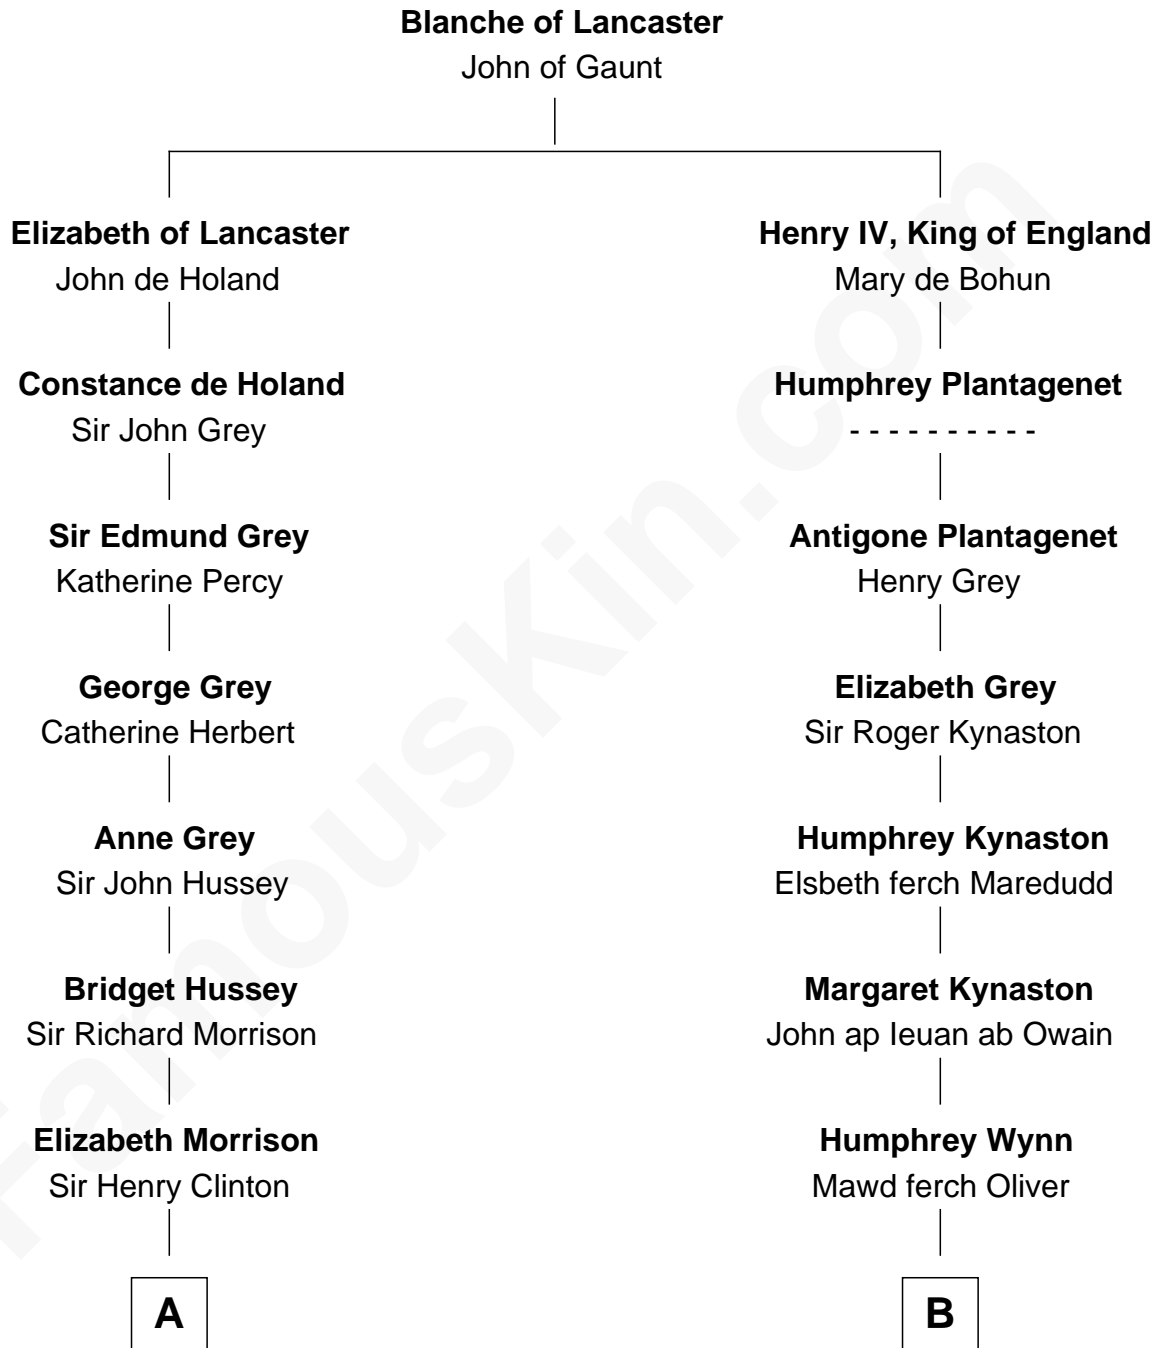

FamousKin.com Relationship Chart of

DeWitt Clinton

6th Governor of New York

12th cousin 8 times removed of

Mary Chapin Carpenter

Singer and Songwriter

C

Dr. James Stratton Carpenter