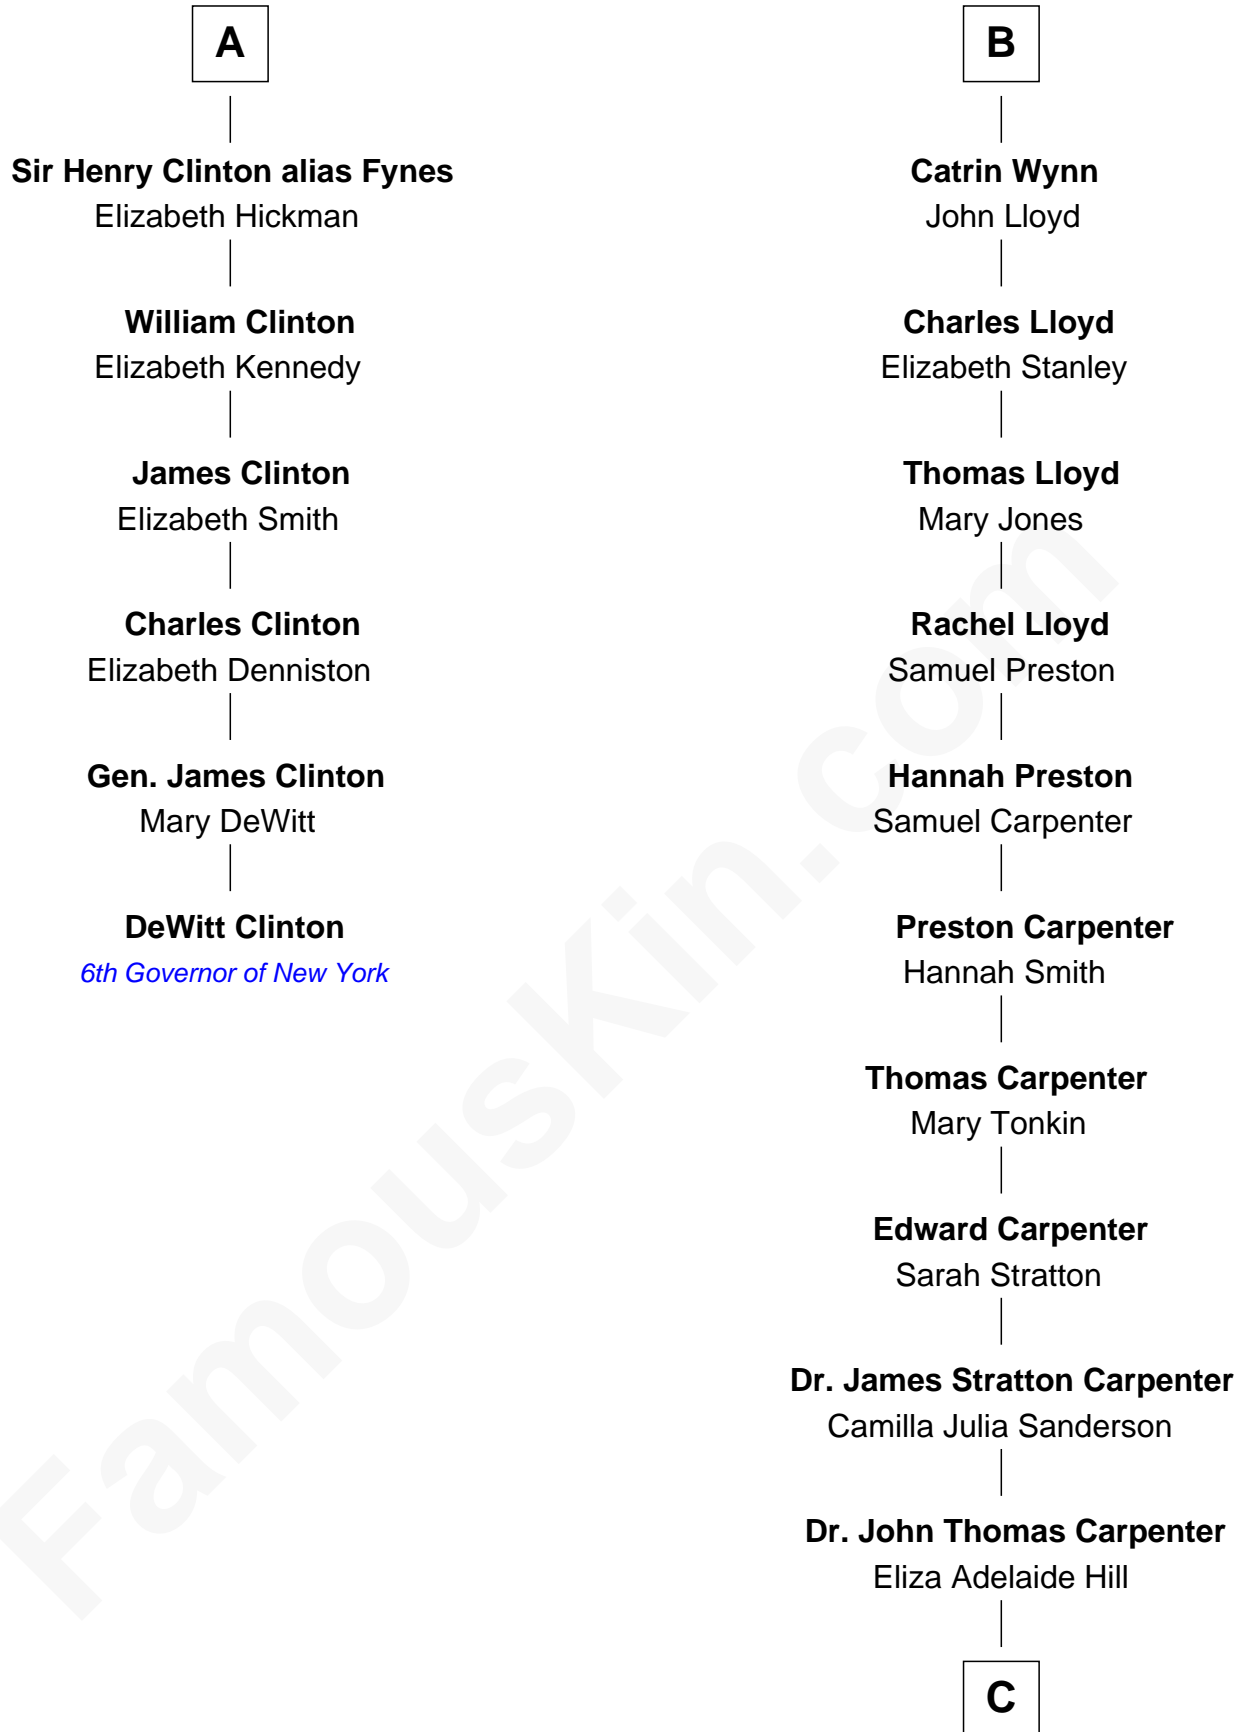

FamousKin.com Relationship Chart of

DeWitt Clinton

6th Governor of New York

12th cousin 8 times removed of

Mary Chapin Carpenter

Singer and Songwriter

C

Dr. James Stratton Carpenter