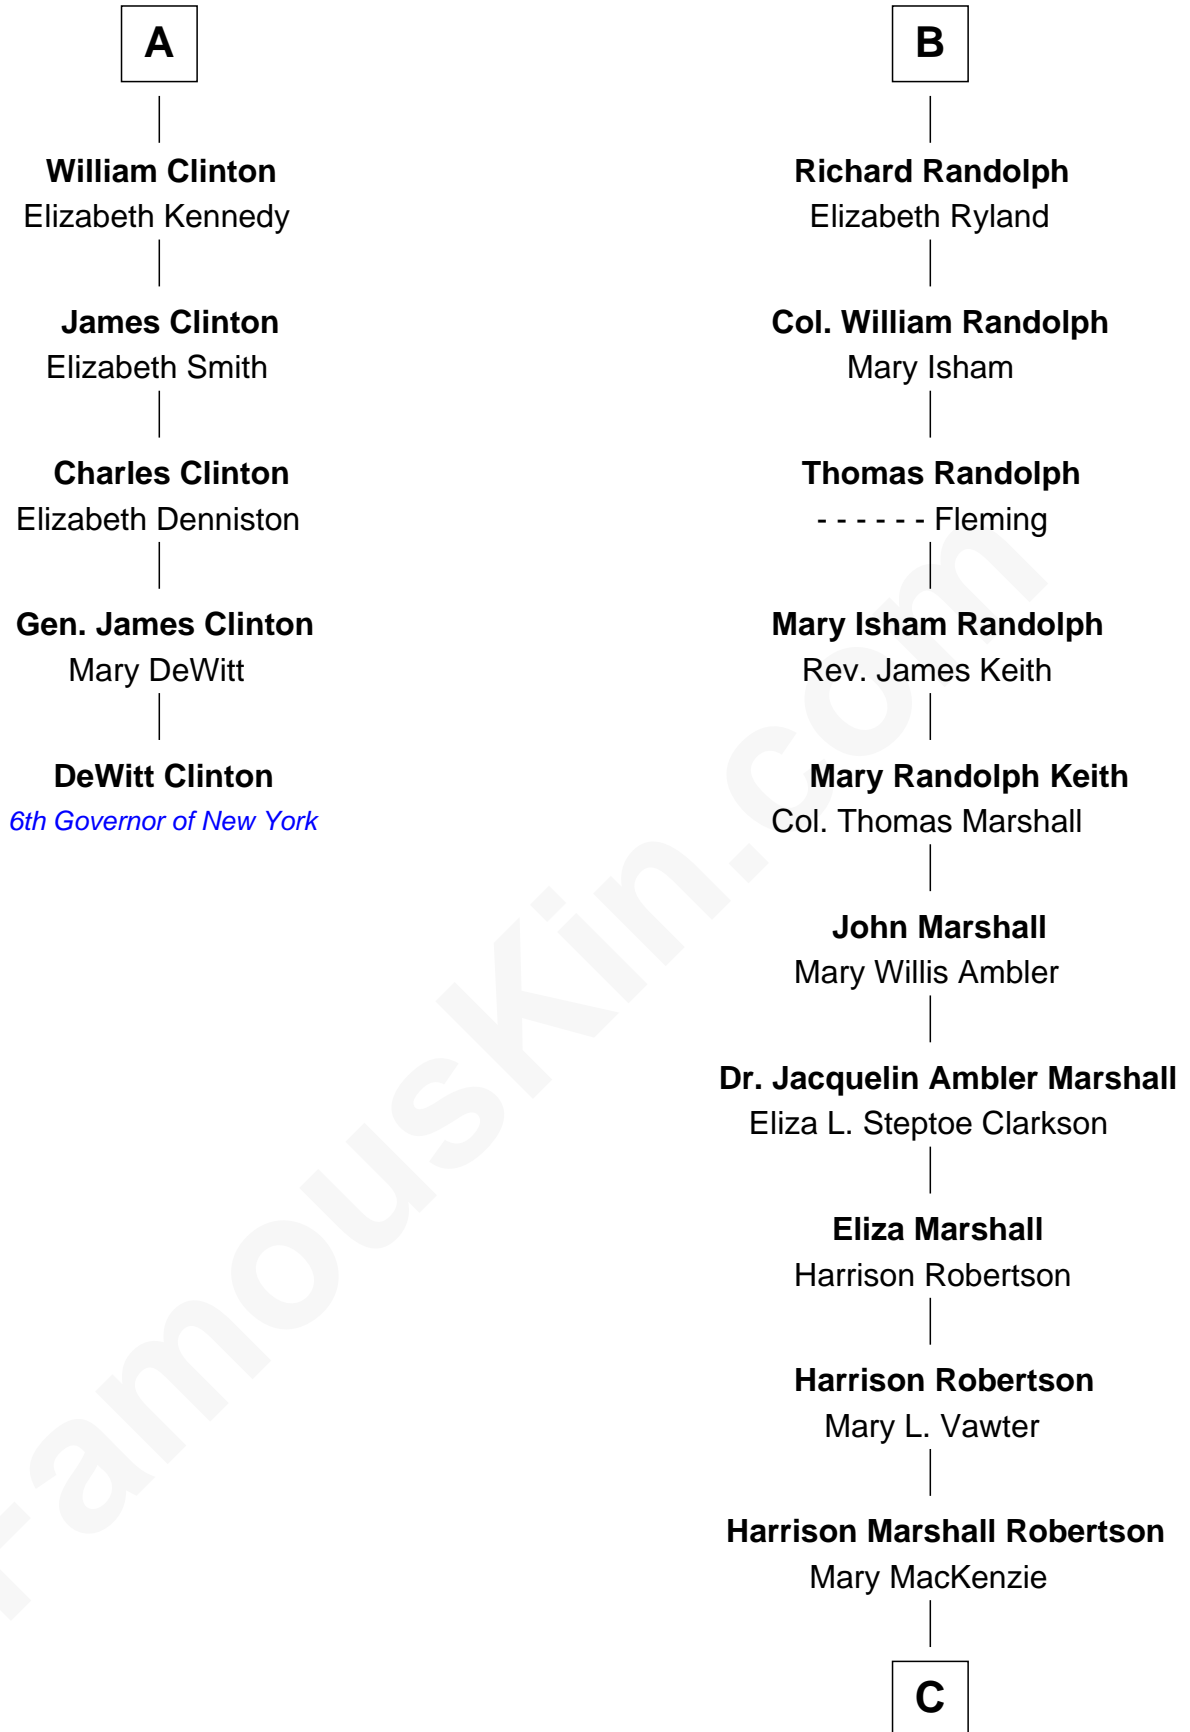

FamousKin.com Relationship Chart of

DeWitt Clinton

6th Governor of New York

11th cousin 7 times removed of

Mary Chapin Carpenter

Singer and Songwriter

Sir Ralph Neville

Joan Beaufort

Clement Vincent

Elizabeth Vincent

Richard Lane

Dorothy Lane

William Randolph

B

C

Mary Bowie Robertson
Chapin Carpenter