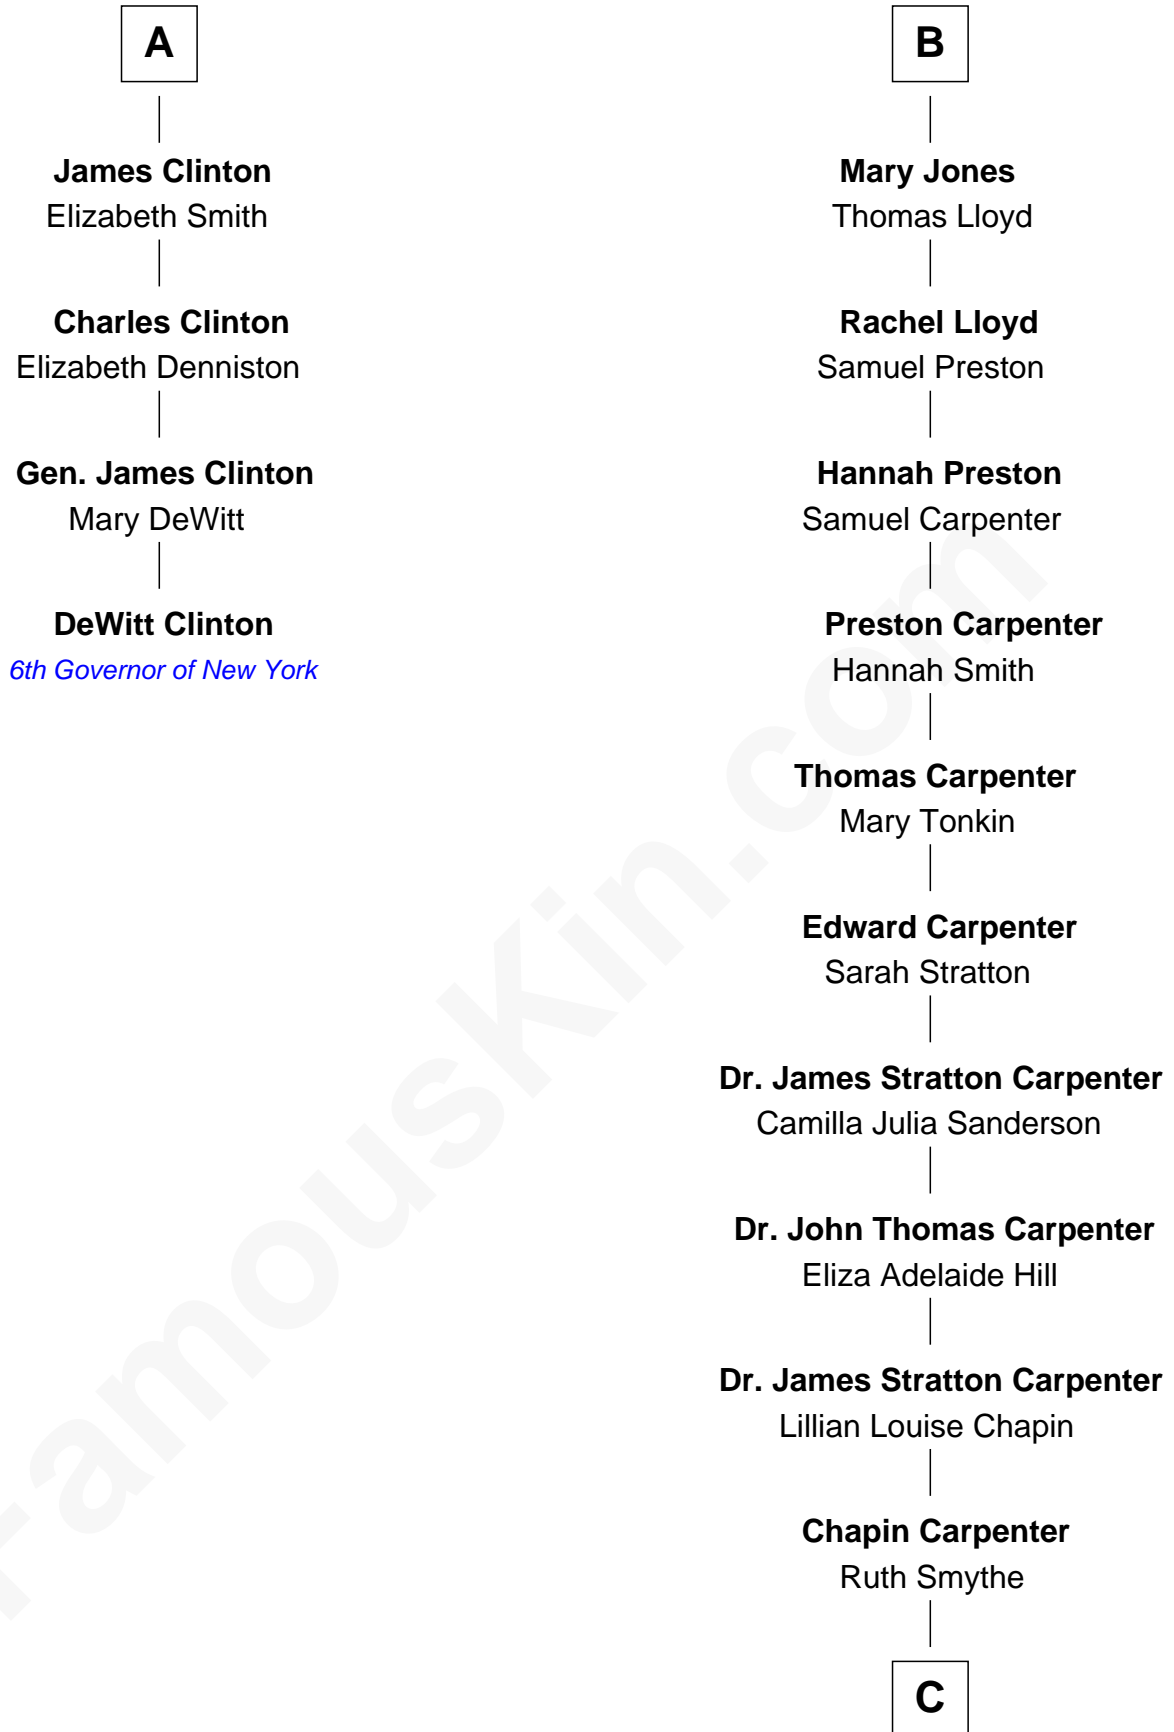

FamousKin.com Relationship Chart of

DeWitt Clinton

6th Governor of New York

10th cousin 8 times removed of

Mary Chapin Carpenter

Singer and Songwriter

Sir Walter Devereux

Elizabeth Merbery

Edmund Walter

Mary Walter

Sir Edward Littleton

Mary Littleton

Gilbert Jones

Probable

B

C