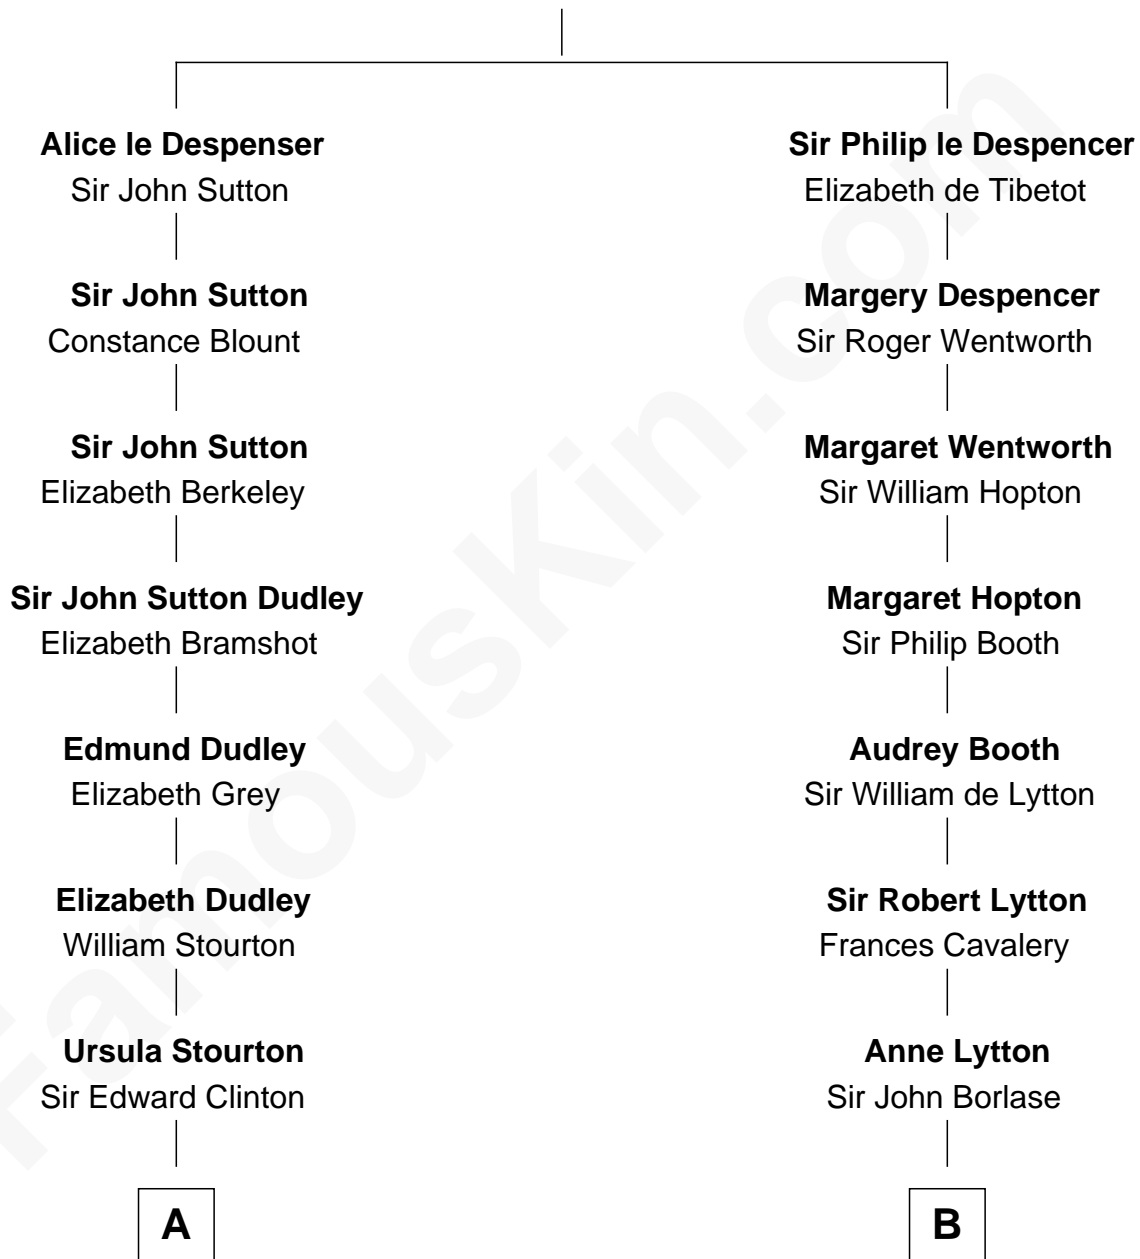

FamousKin.com Relationship Chart of

DeWitt Clinton

6th Governor of New York

13th cousin 7 times removed of

Mary Chapin Carpenter

Singer and Songwriter

Sir Philip le Despencer

Elizabeth - - - - -

C

Harrison Robertson

Mary L. Vawter

Harrison Marshall Robertson

Mary MacKenzie

Mary Bowie Robertson

Chapin Carpenter

Mary Chapin Carpenter