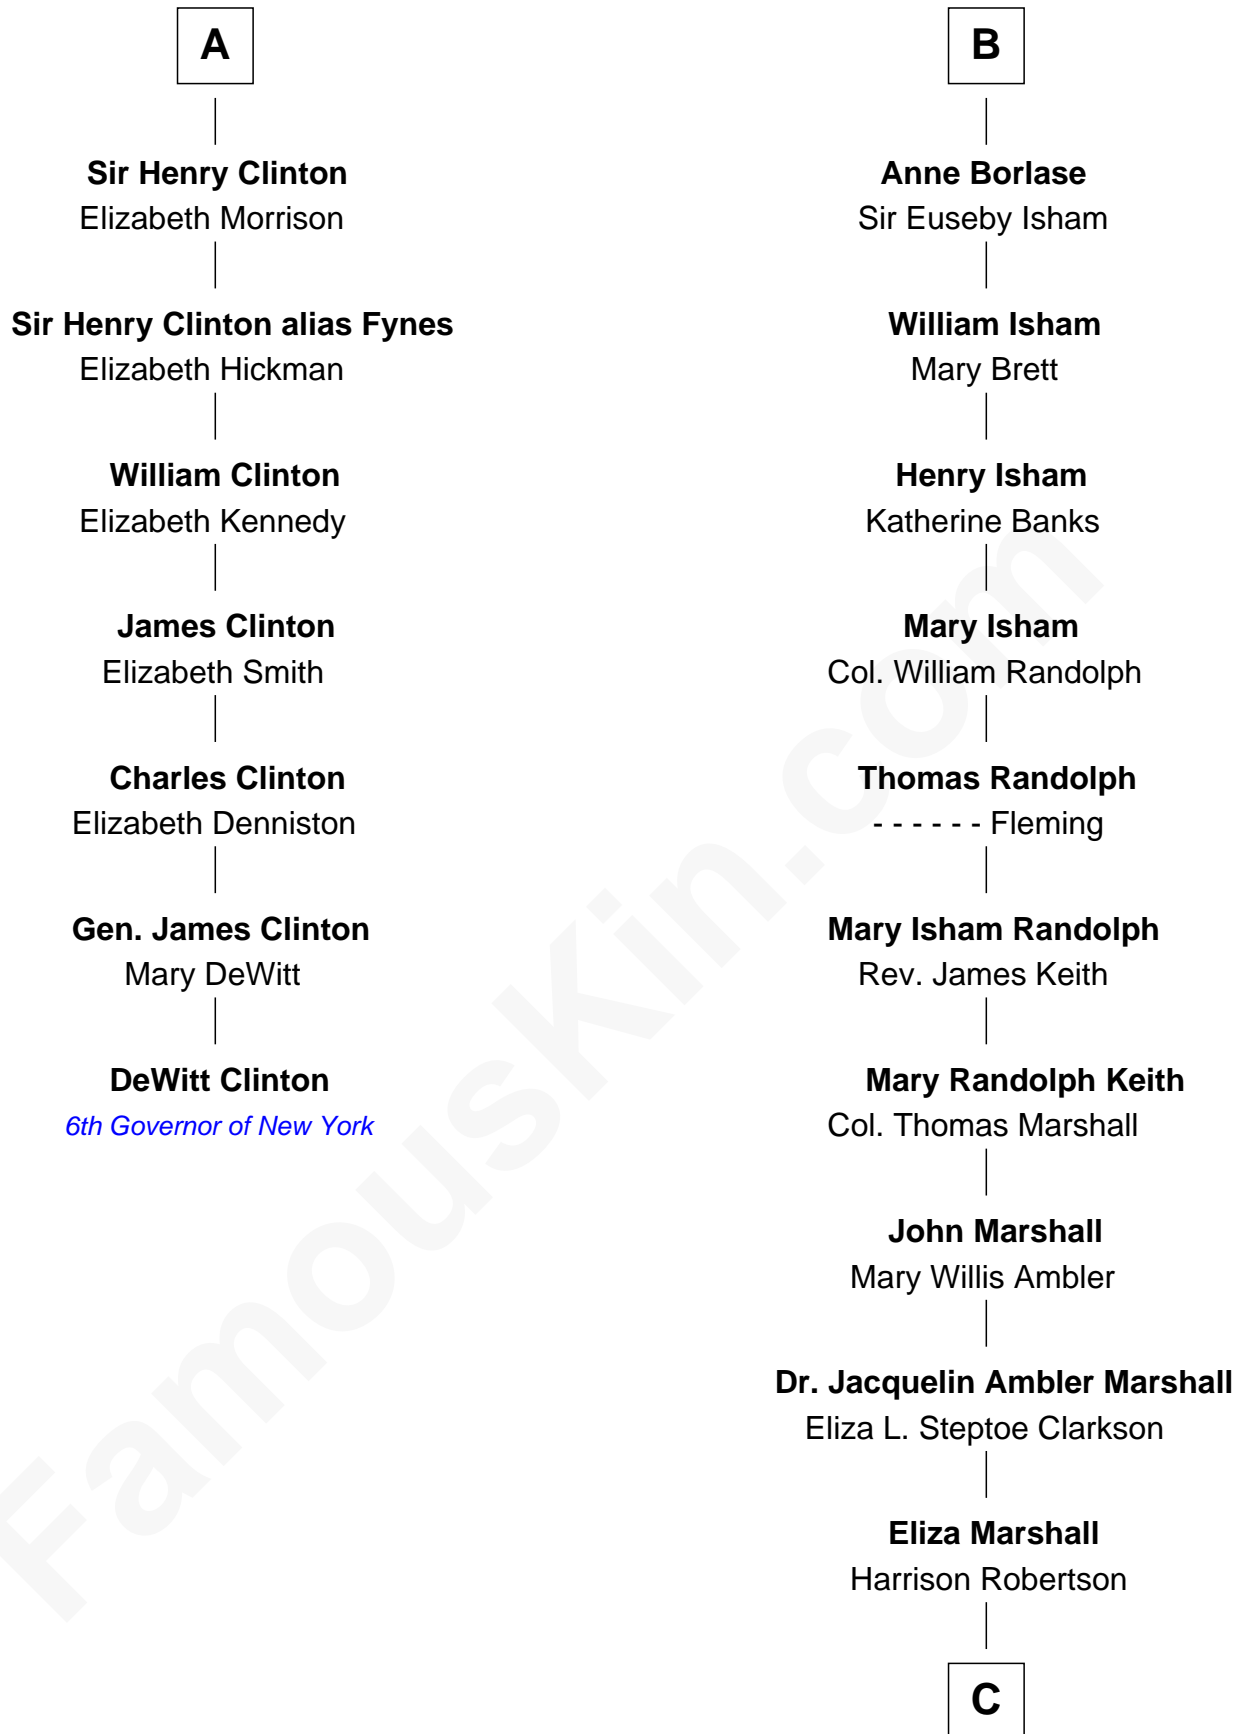

FamousKin.com Relationship Chart of

DeWitt Clinton

6th Governor of New York

13th cousin 7 times removed of

Mary Chapin Carpenter

Singer and Songwriter

Sir Philip le Despencer

Elizabeth - - - - -