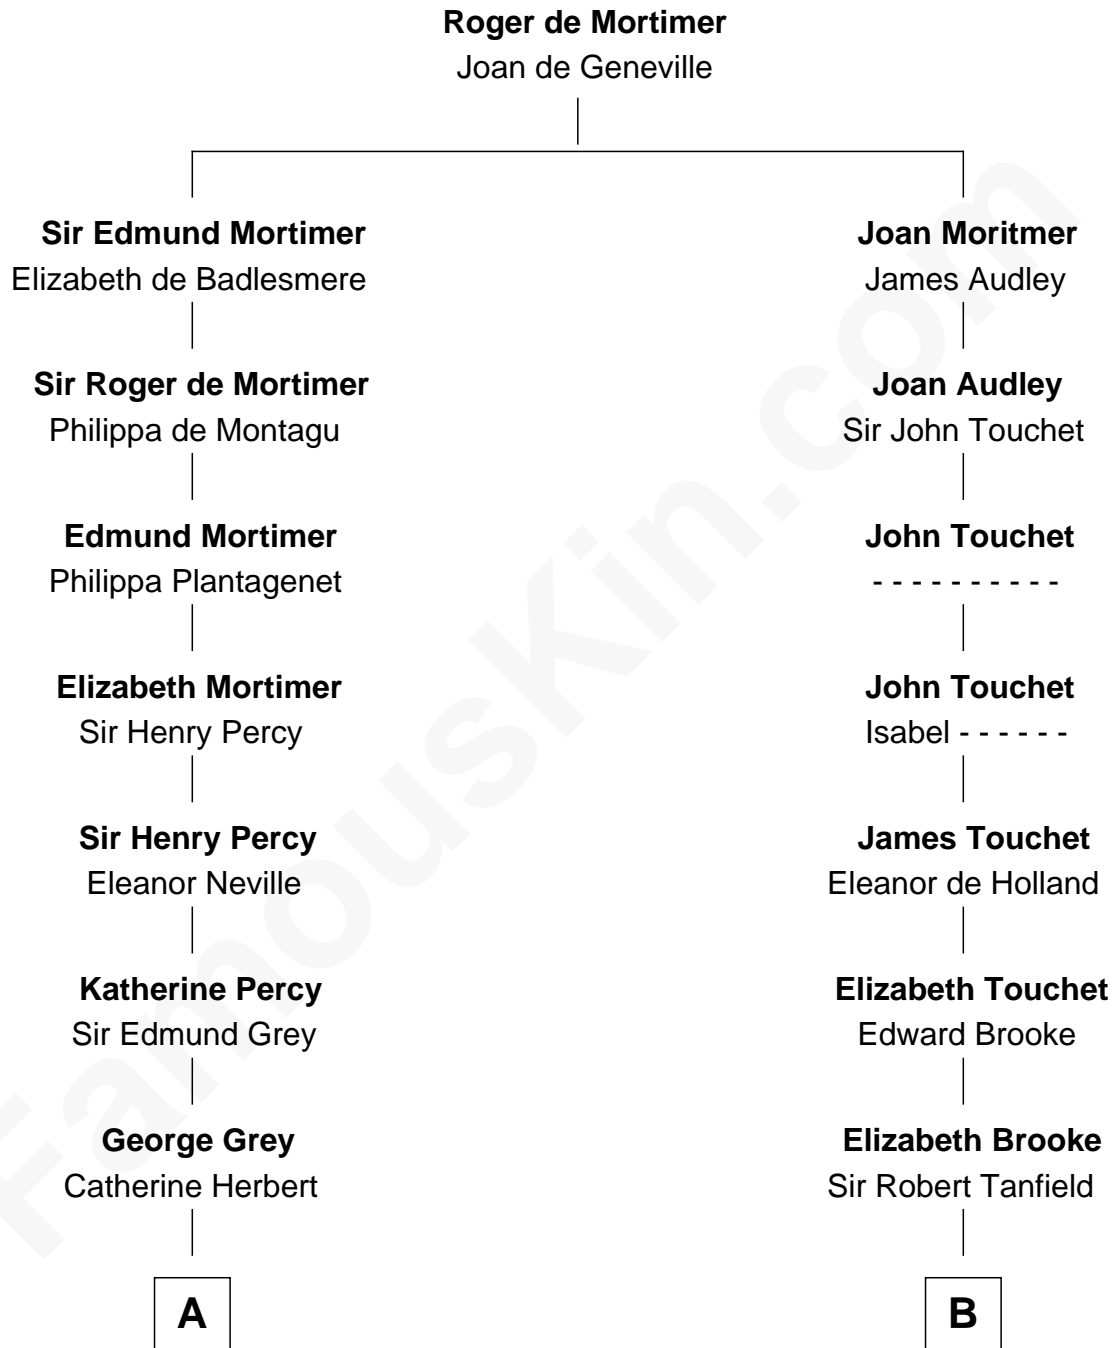

FamousKin.com Relationship Chart of

DeWitt Clinton

6th Governor of New York

15th cousin 3 times removed of

John Marshall

4th Chief Justice of the U.S. Supreme Court

C

Mary Randolph Keith
Col. Thomas Marshall

John Marshall
U.S. Supreme Court Chief Justice

FamousKin.com