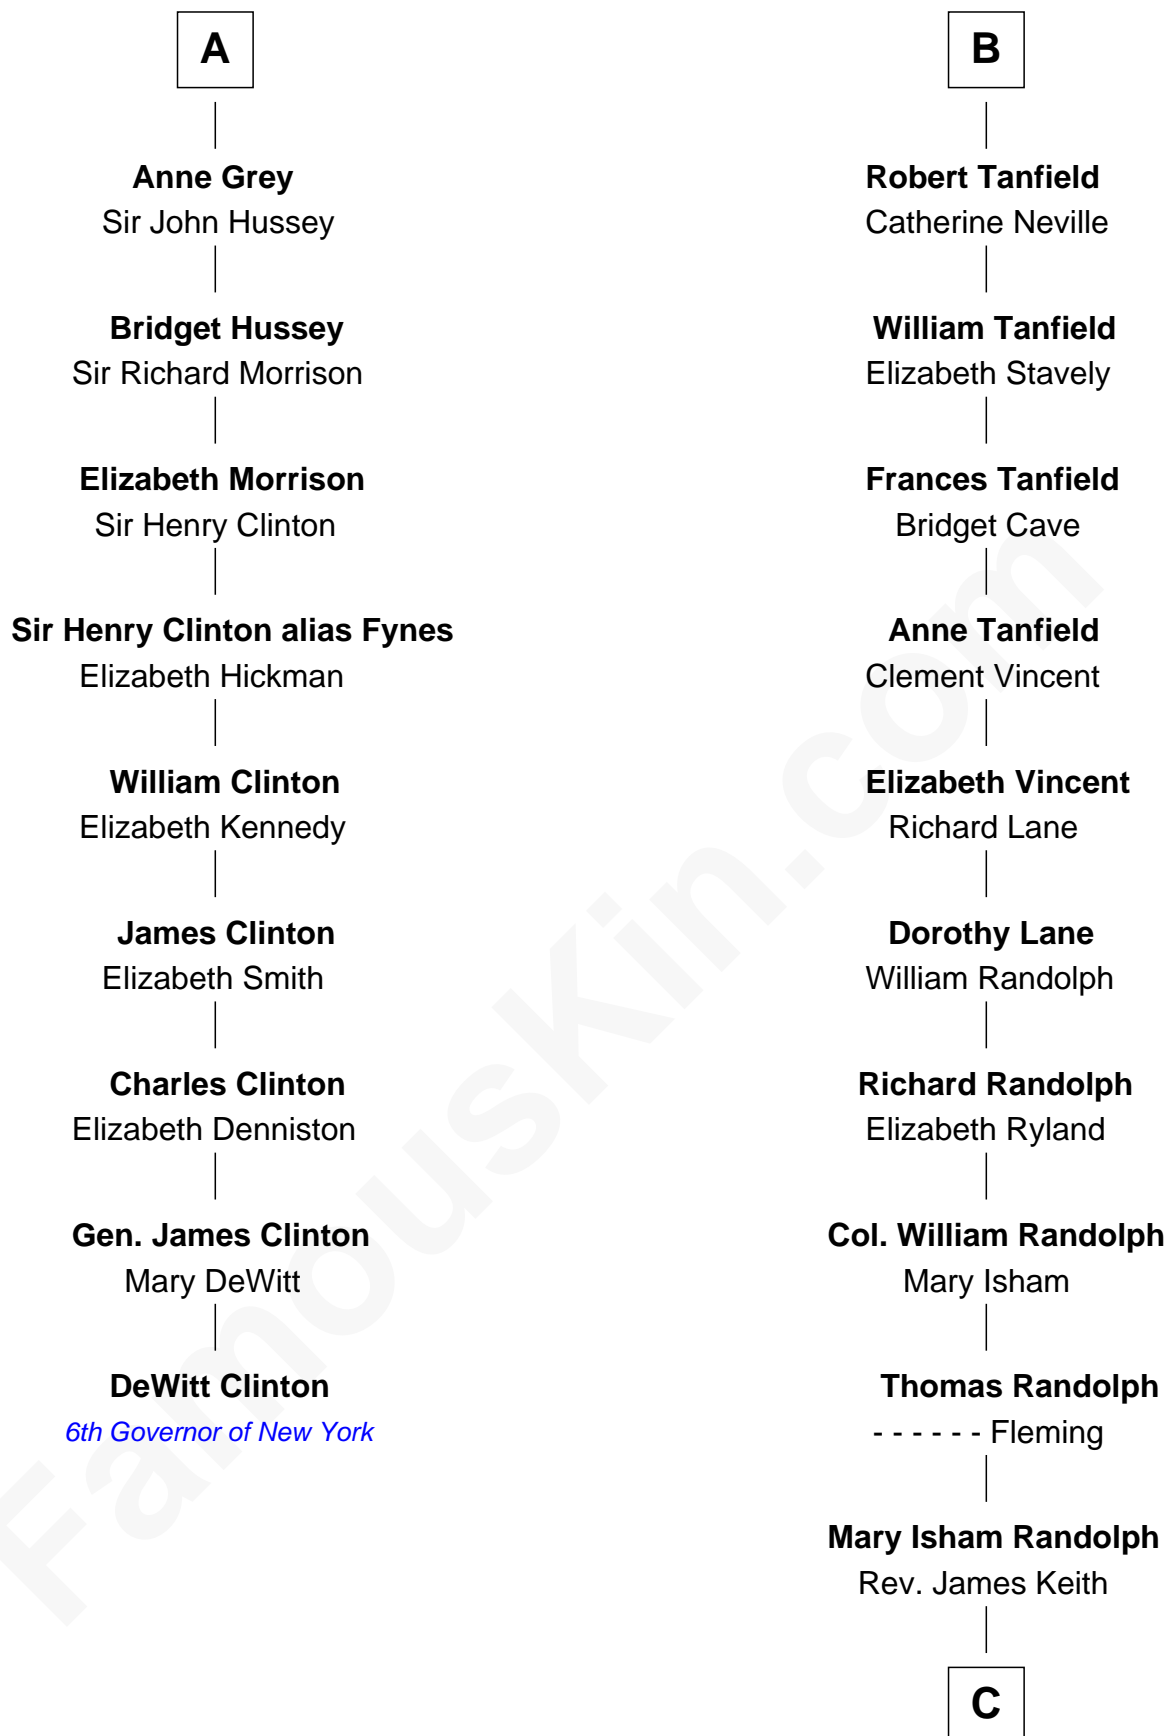

FamousKin.com Relationship Chart of

DeWitt Clinton

6th Governor of New York

15th cousin 3 times removed of

John Marshall

4th Chief Justice of the U.S. Supreme Court

C

Mary Randolph Keith
Col. Thomas Marshall

John Marshall
U.S. Supreme Court Chief Justice

FamousKin.com