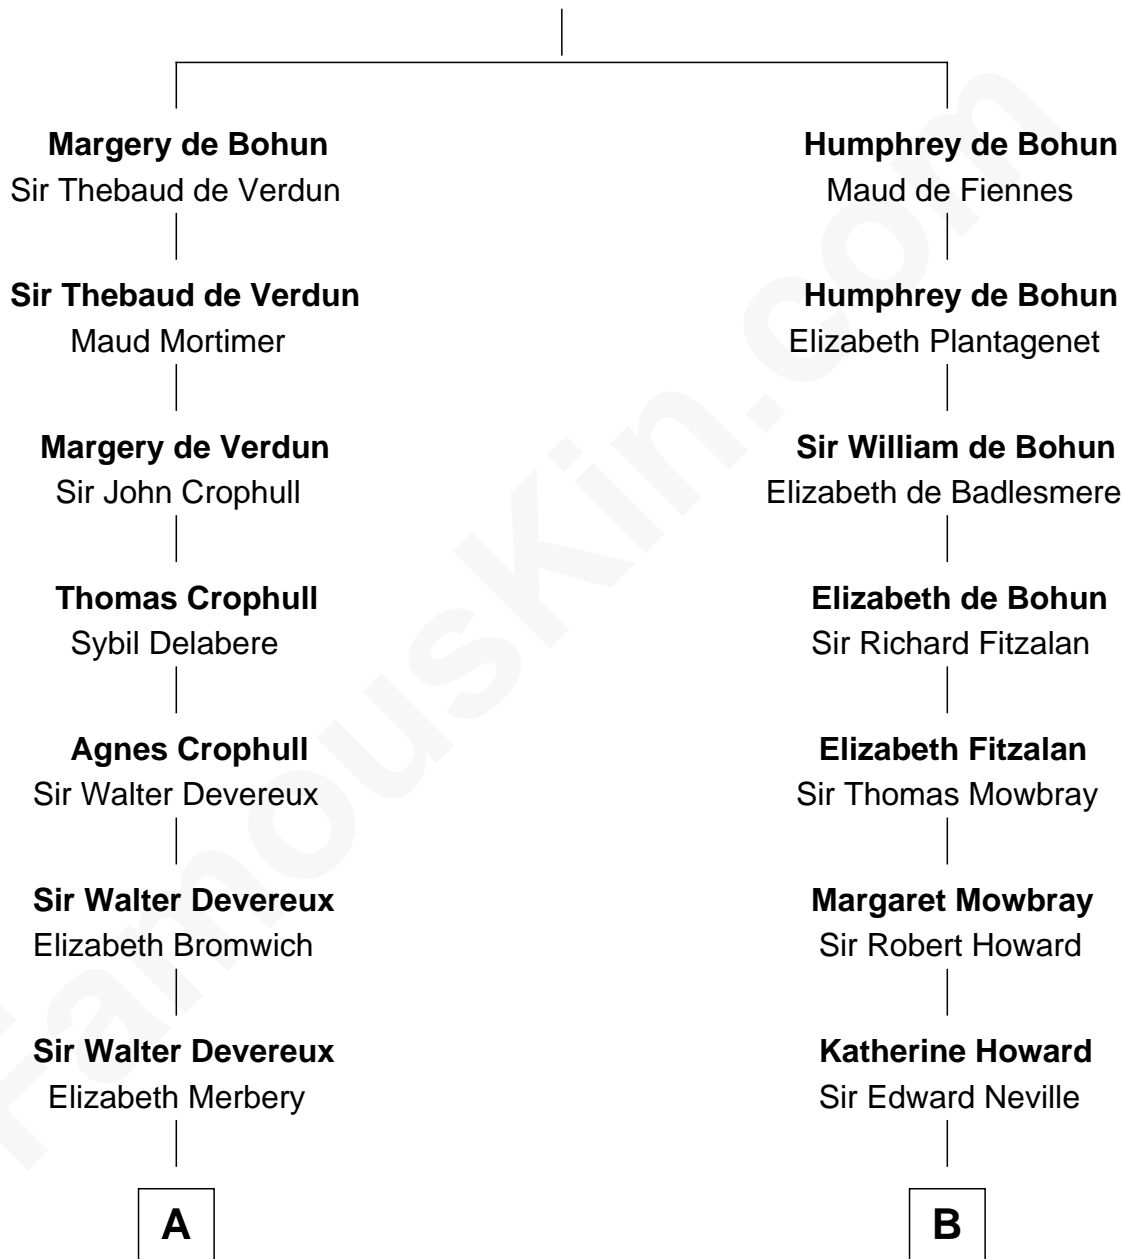

# FamousKin.com Relationship Chart of

**DeWitt Clinton**

*6th Governor of New York*

17th cousin 1 time removed of

**John Marshall**

*4th Chief Justice of the U.S. Supreme Court*

**Sir Humphrey de Bohun**

Eleanor de Braiose

**C**

**Mary Randolph Keith**  
Col. Thomas Marshall

**John Marshall**  
*U.S. Supreme Court Chief Justice*

FamousKin.com