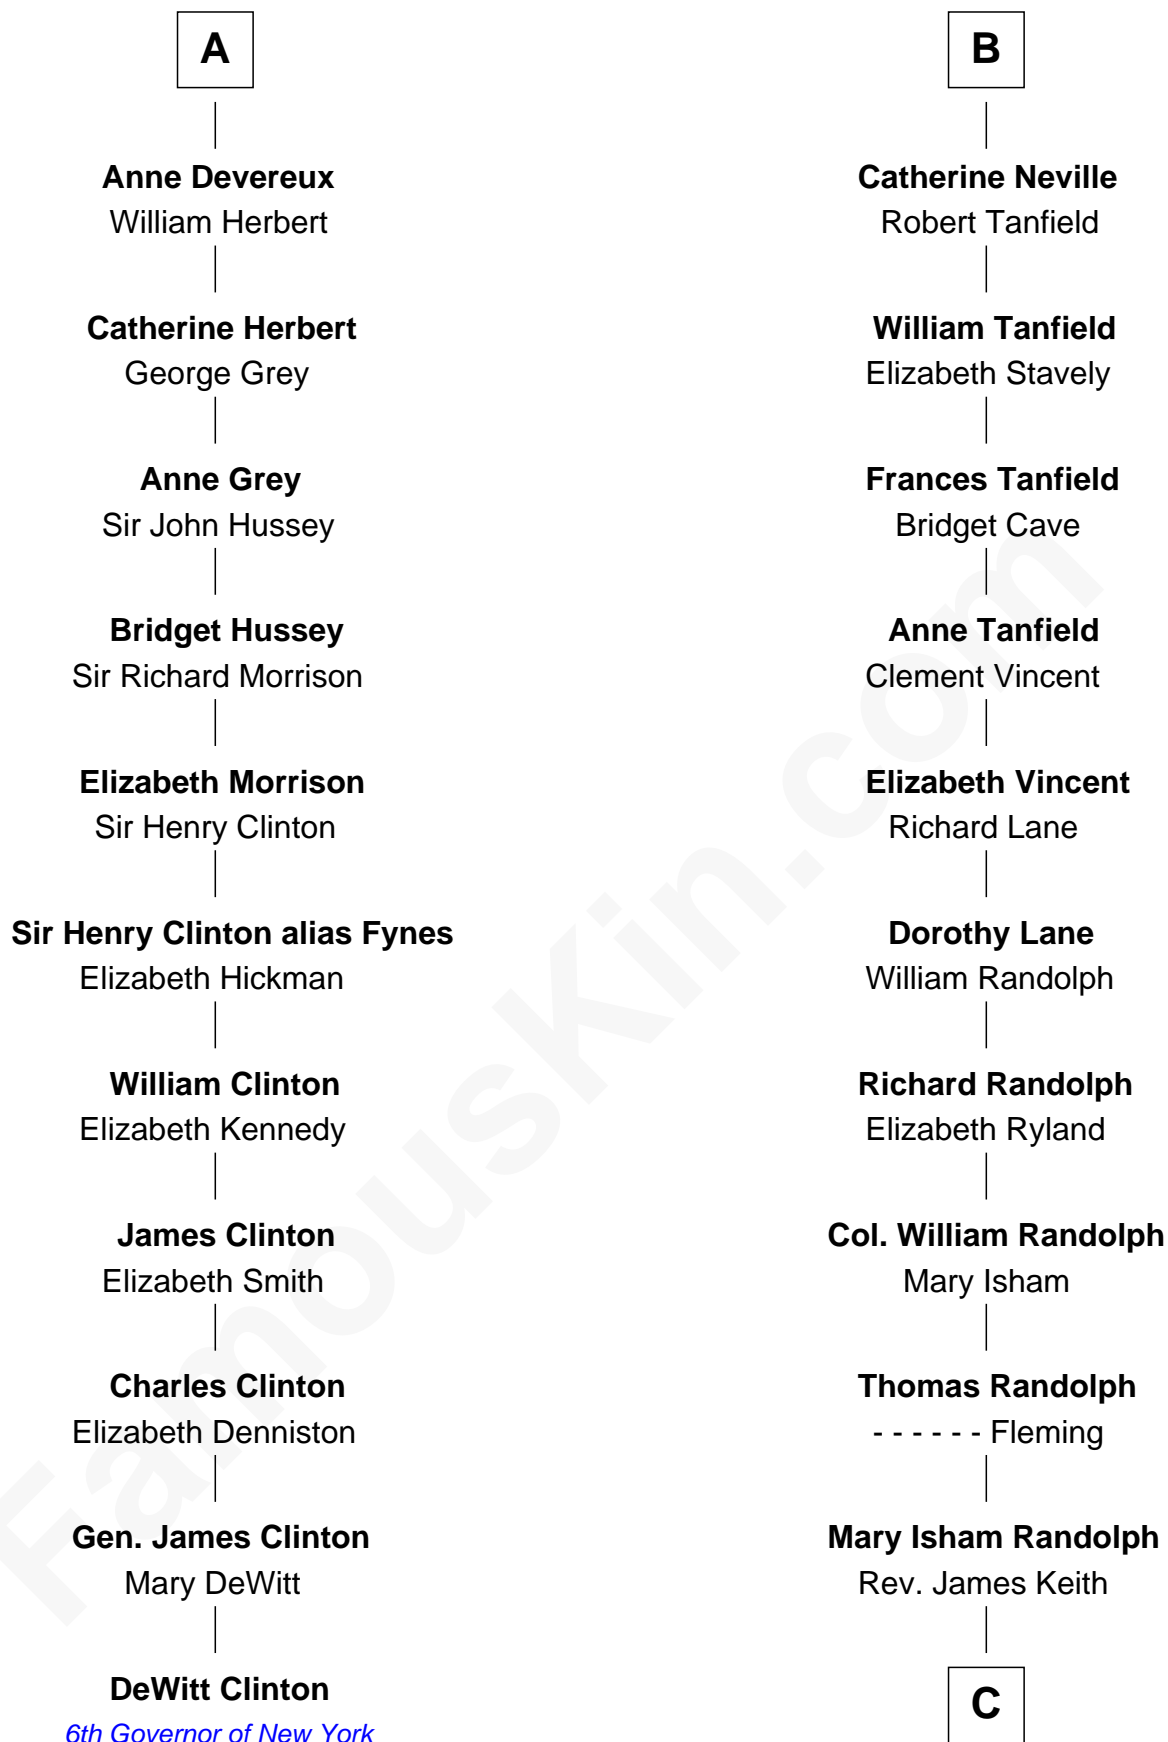

# FamousKin.com Relationship Chart of

**DeWitt Clinton**

*6th Governor of New York*

17th cousin 1 time removed of

**John Marshall**

*4th Chief Justice of the U.S. Supreme Court*

**Sir Humphrey de Bohun**

Eleanor de Braiose

**C**

**Mary Randolph Keith**  
Col. Thomas Marshall

**John Marshall**  
*U.S. Supreme Court Chief Justice*

FamousKin.com