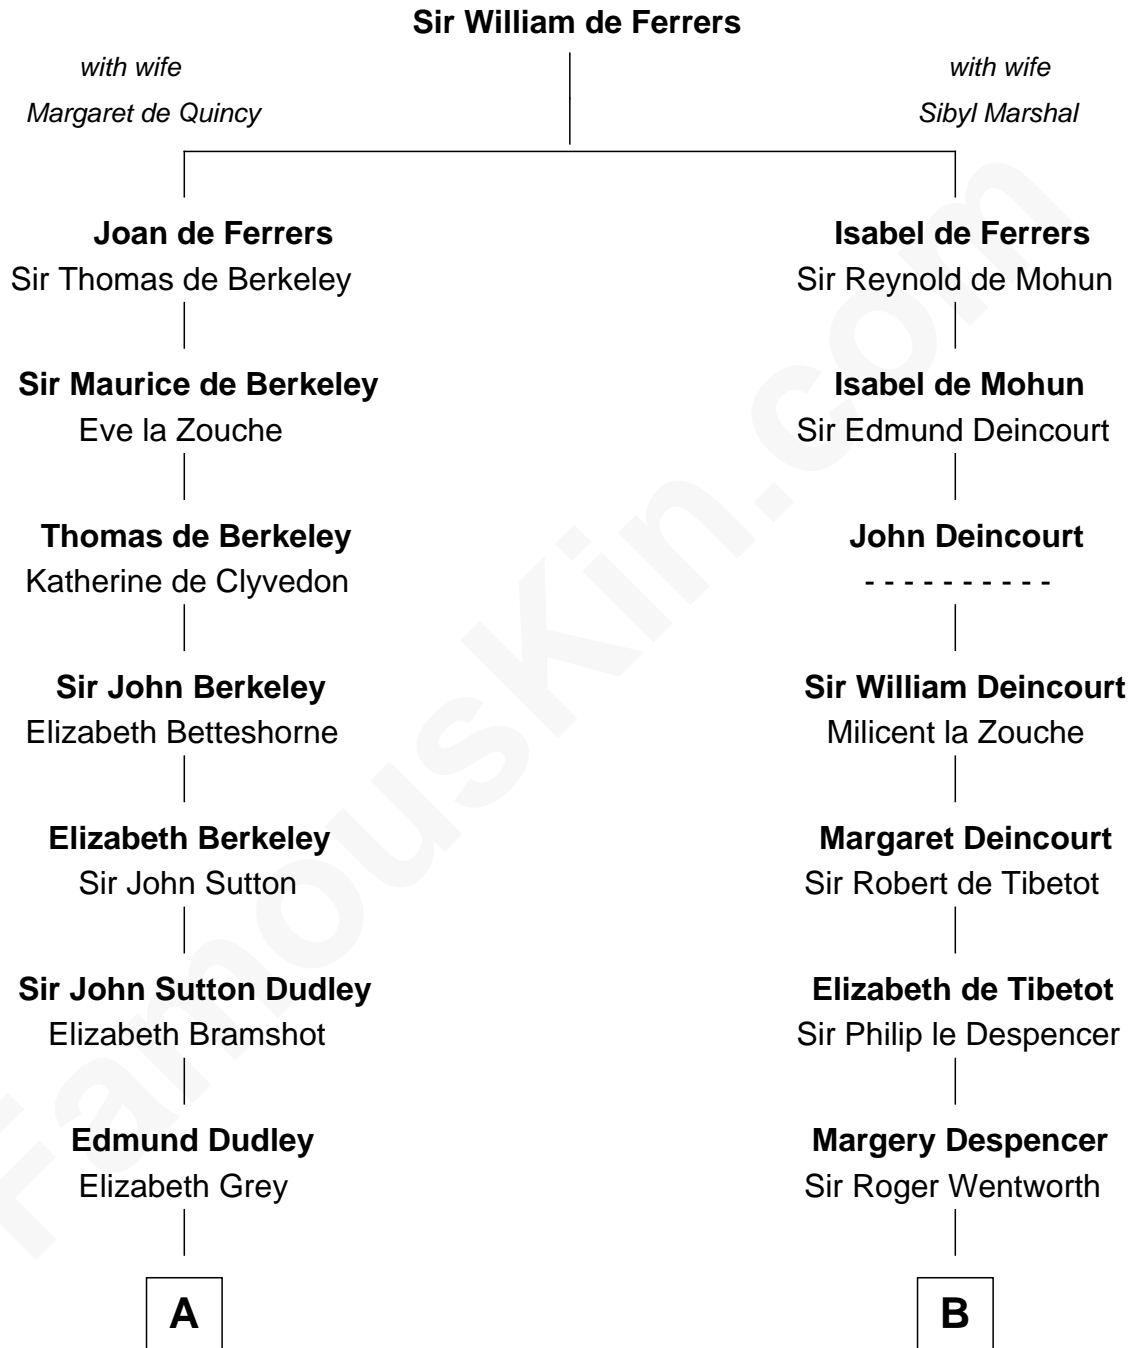

FamousKin.com Relationship Chart of

DeWitt Clinton

6th Governor of New York

15th cousin 4 times removed of

John Marshall

4th Chief Justice of the U.S. Supreme Court

C

—
Mary Isham Randolph

Rev. James Keith

—
Mary Randolph Keith

Col. Thomas Marshall

—
John Marshall

U.S. Supreme Court Chief Justice

FamousKin.com