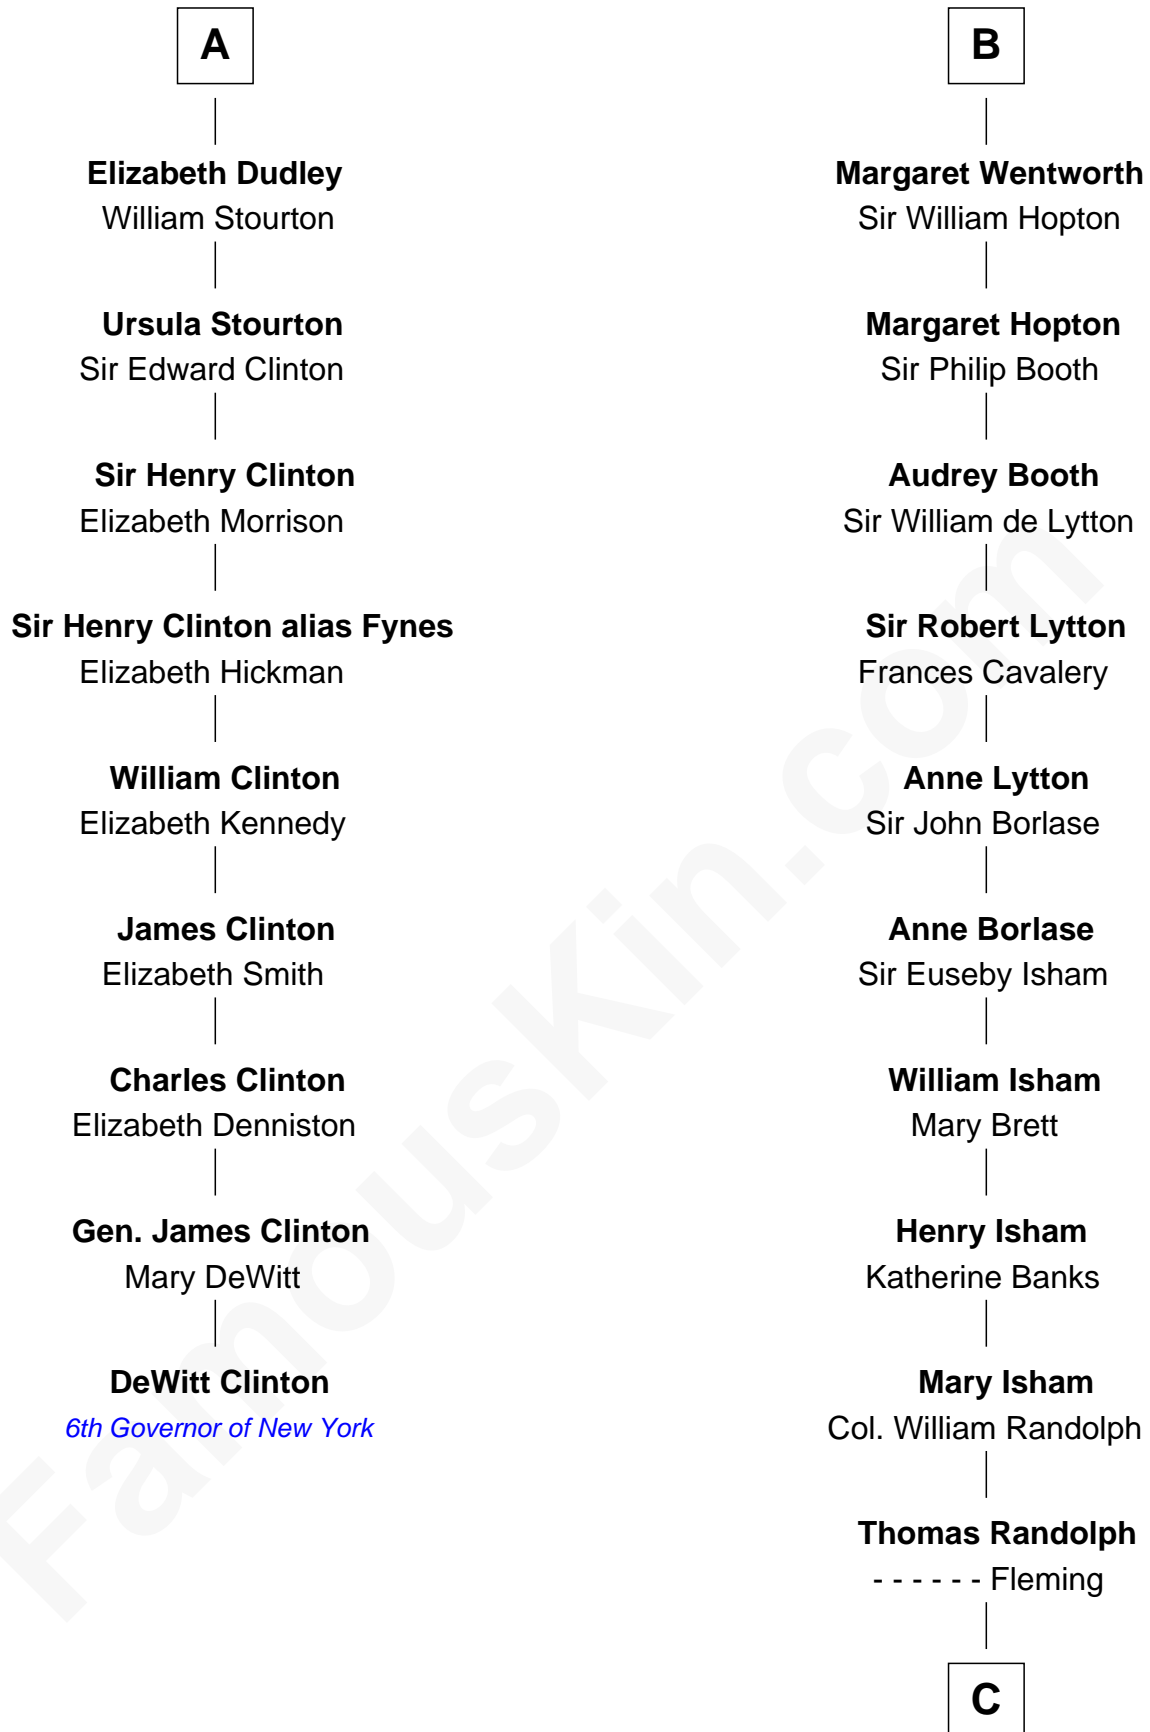

FamousKin.com Relationship Chart of

DeWitt Clinton

6th Governor of New York

15th cousin 4 times removed of

John Marshall

4th Chief Justice of the U.S. Supreme Court

C

—
Mary Isham Randolph

Rev. James Keith

—
Mary Randolph Keith

Col. Thomas Marshall

—
John Marshall

U.S. Supreme Court Chief Justice

FamousKin.com