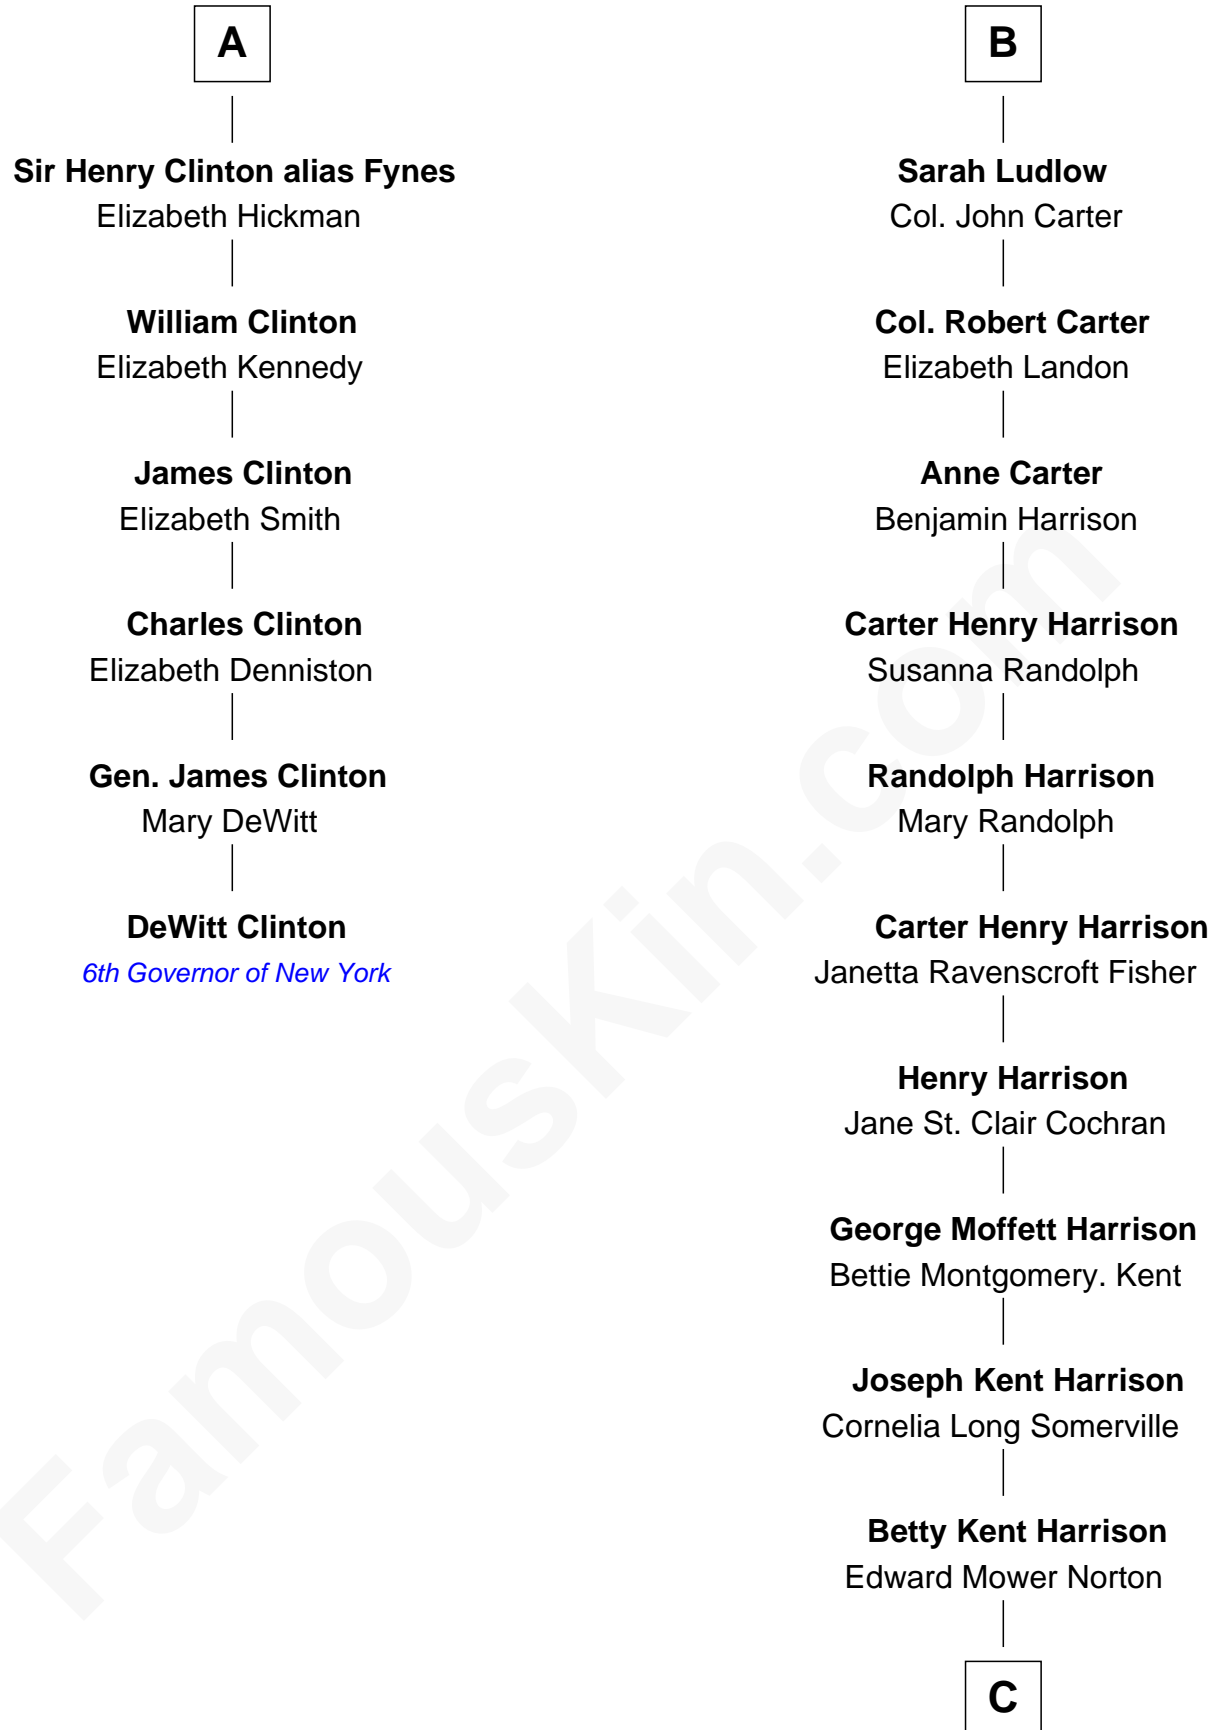

# FamousKin.com Relationship Chart of

**DeWitt Clinton**

*6th Governor of New York*

12th cousin 6 times removed of

**Edward Norton**

*Movie Actor*

**Sir Walter Blount**

Sancha de Ayala

C

Edward Mower Norton

Lydia Robinson Rouse

Edward Norton

*Movie Actor*

FamousKin.com