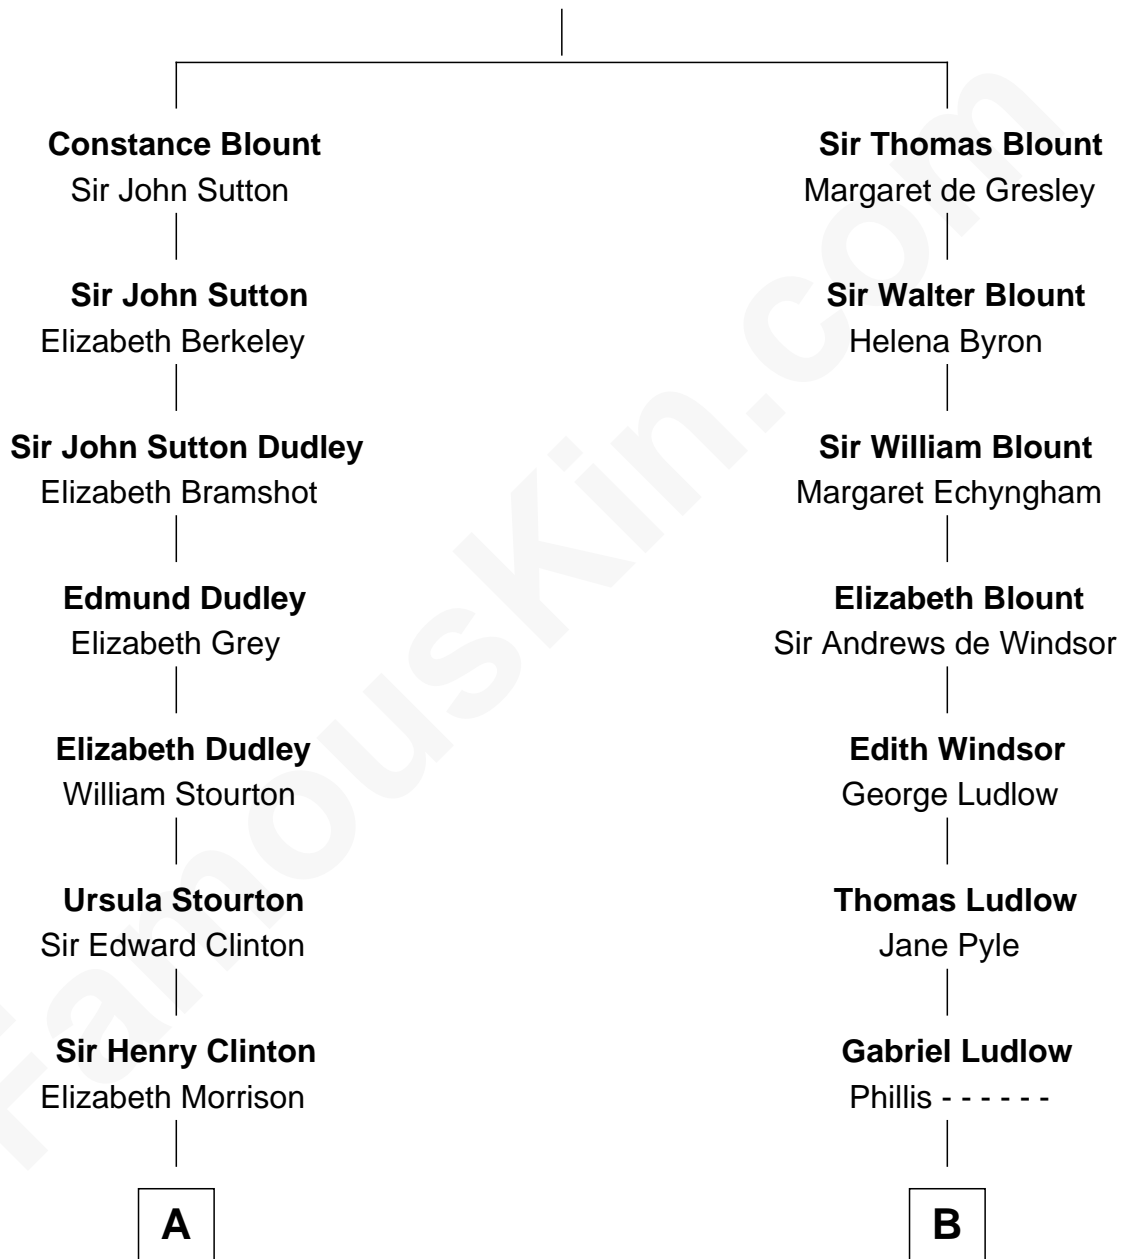

# FamousKin.com Relationship Chart of

**DeWitt Clinton**

*6th Governor of New York*

12th cousin 6 times removed of

**Edward Norton**

*Movie Actor*

**Sir Walter Blount**

Sancha de Ayala

C

Edward Mower Norton

Lydia Robinson Rouse

Edward Norton

*Movie Actor*

FamousKin.com