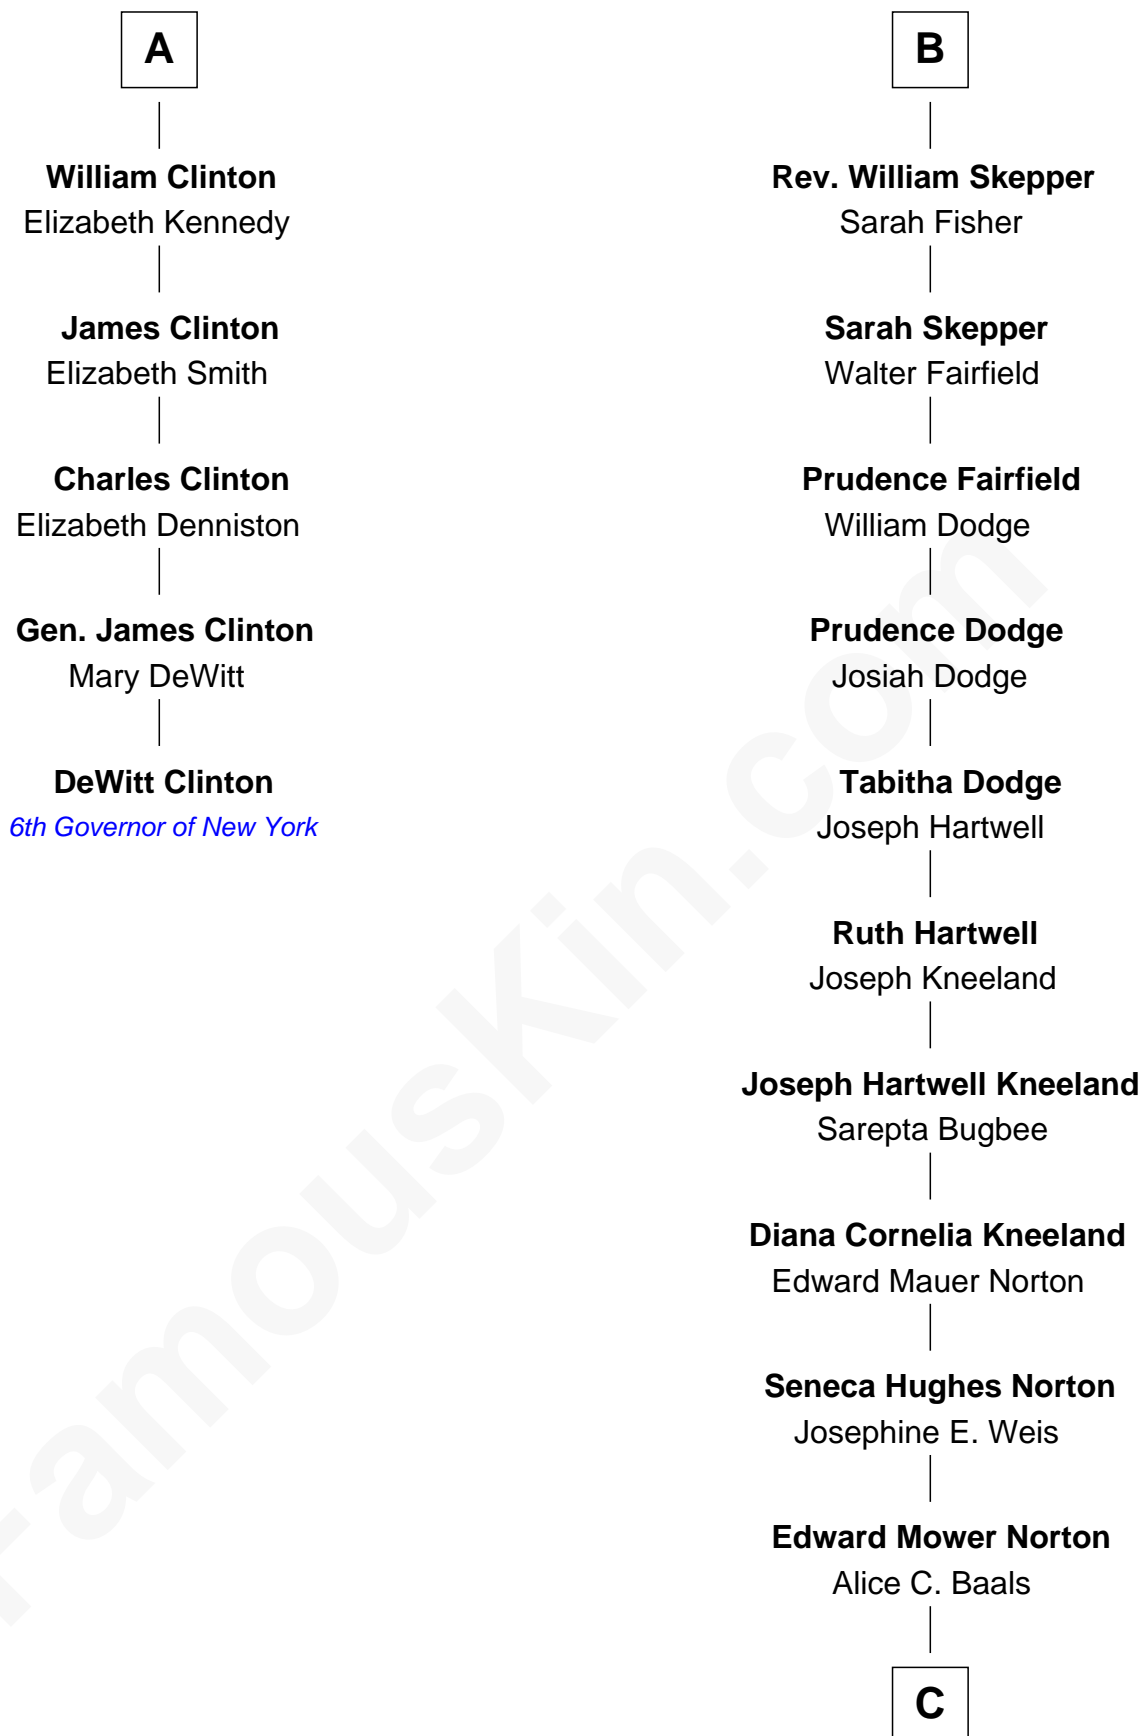

# FamousKin.com Relationship Chart of

**DeWitt Clinton**

*6th Governor of New York*

11th cousin 8 times removed of

**Edward Norton**

*Movie Actor*

**Sir Henry Percy**  
Elizabeth Mortimer

**Sir Henry Percy**  
Eleanor Neville

**Elizabeth Percy**  
Sir John Clifford

**Katherine Percy**  
Sir Edmund Grey

**Mary Clifford**  
Sir Philip Wentworth

**George Grey**  
Catherine Herbert

**Elizabeth Wentworth**  
Sir Martin de la See

**Anne Grey**  
Sir John Hussey

**Joan de la See**  
Sir Piers Hildyard

**Bridget Hussey**  
Sir Richard Morrison

**Isabel Hildyard**  
Ralph Legard

**Elizabeth Morrison**  
Sir Henry Clinton

**Joan Ledgard**  
Richard Skepper

**Sir Henry Clinton alias Fynes**  
Elizabeth Hickman

**Edward Skepper**  
Mary Robinson

**A**

**B**

**C**

**Edward Mower Norton**

Betty Kent Harrison

**Edward Mower Norton**

Lydia Robinson Rouse