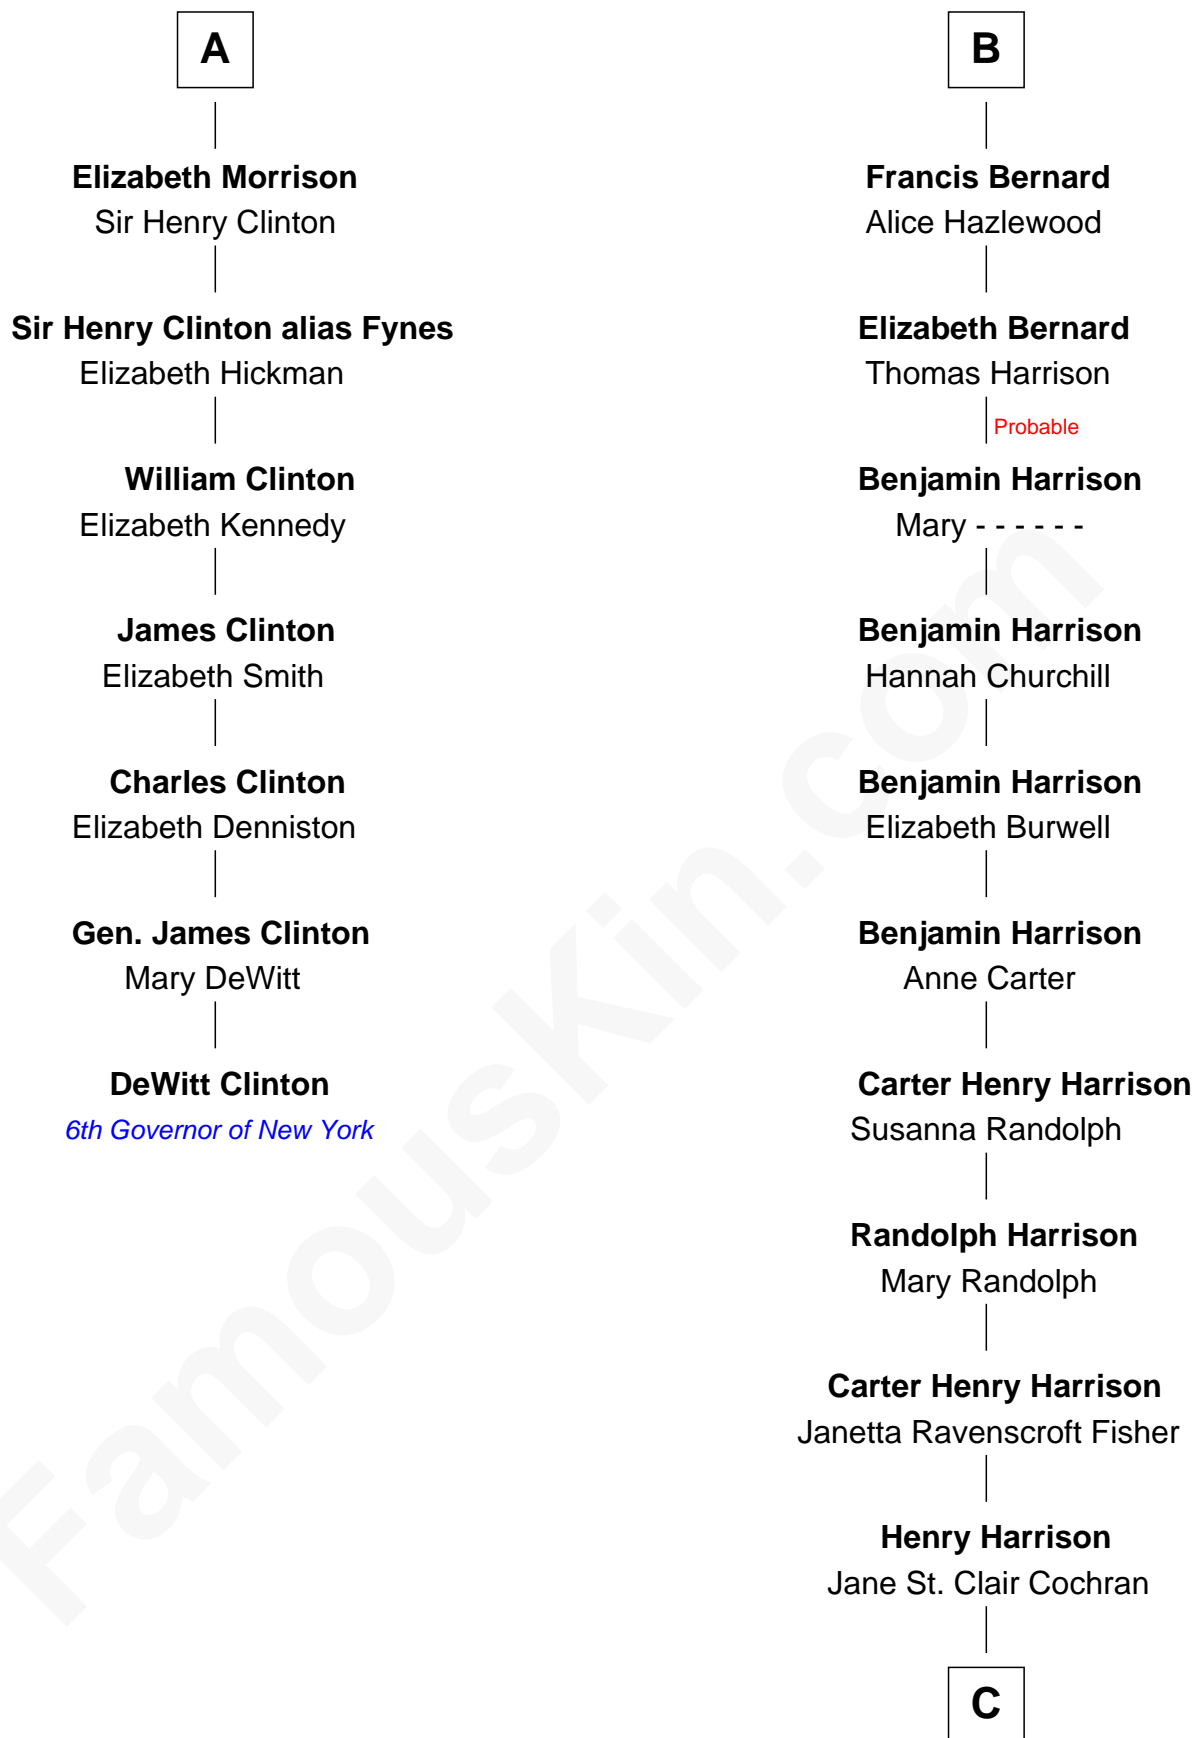

FamousKin.com Relationship Chart of

DeWitt Clinton

6th Governor of New York

13th cousin 8 times removed of

Edward Norton

Movie Actor

Sir William de Ros
Margery de Badlesmere

Thomas de Ros
Beatrice de Stafford

Maud de Roos
John de Welles

Margaret de Ros
Sir Reynold Grey

Margery de Welles
Stephen le Scrope

Sir John Grey
Constance de Holand

John le Scrope
Elizabeth Chaworth

Sir Edmund Grey
Katherine Percy

Elizabeth le Scrope
Sir Henry le Scrope

George Grey
Catherine Herbert

Margaret Scrope
John Bernard

Anne Grey
Sir John Hussey

John Bernard
Margaret Daundelyn

Bridget Hussey
Sir Richard Morrison

John Bernard
Cecily Muscote

A

B