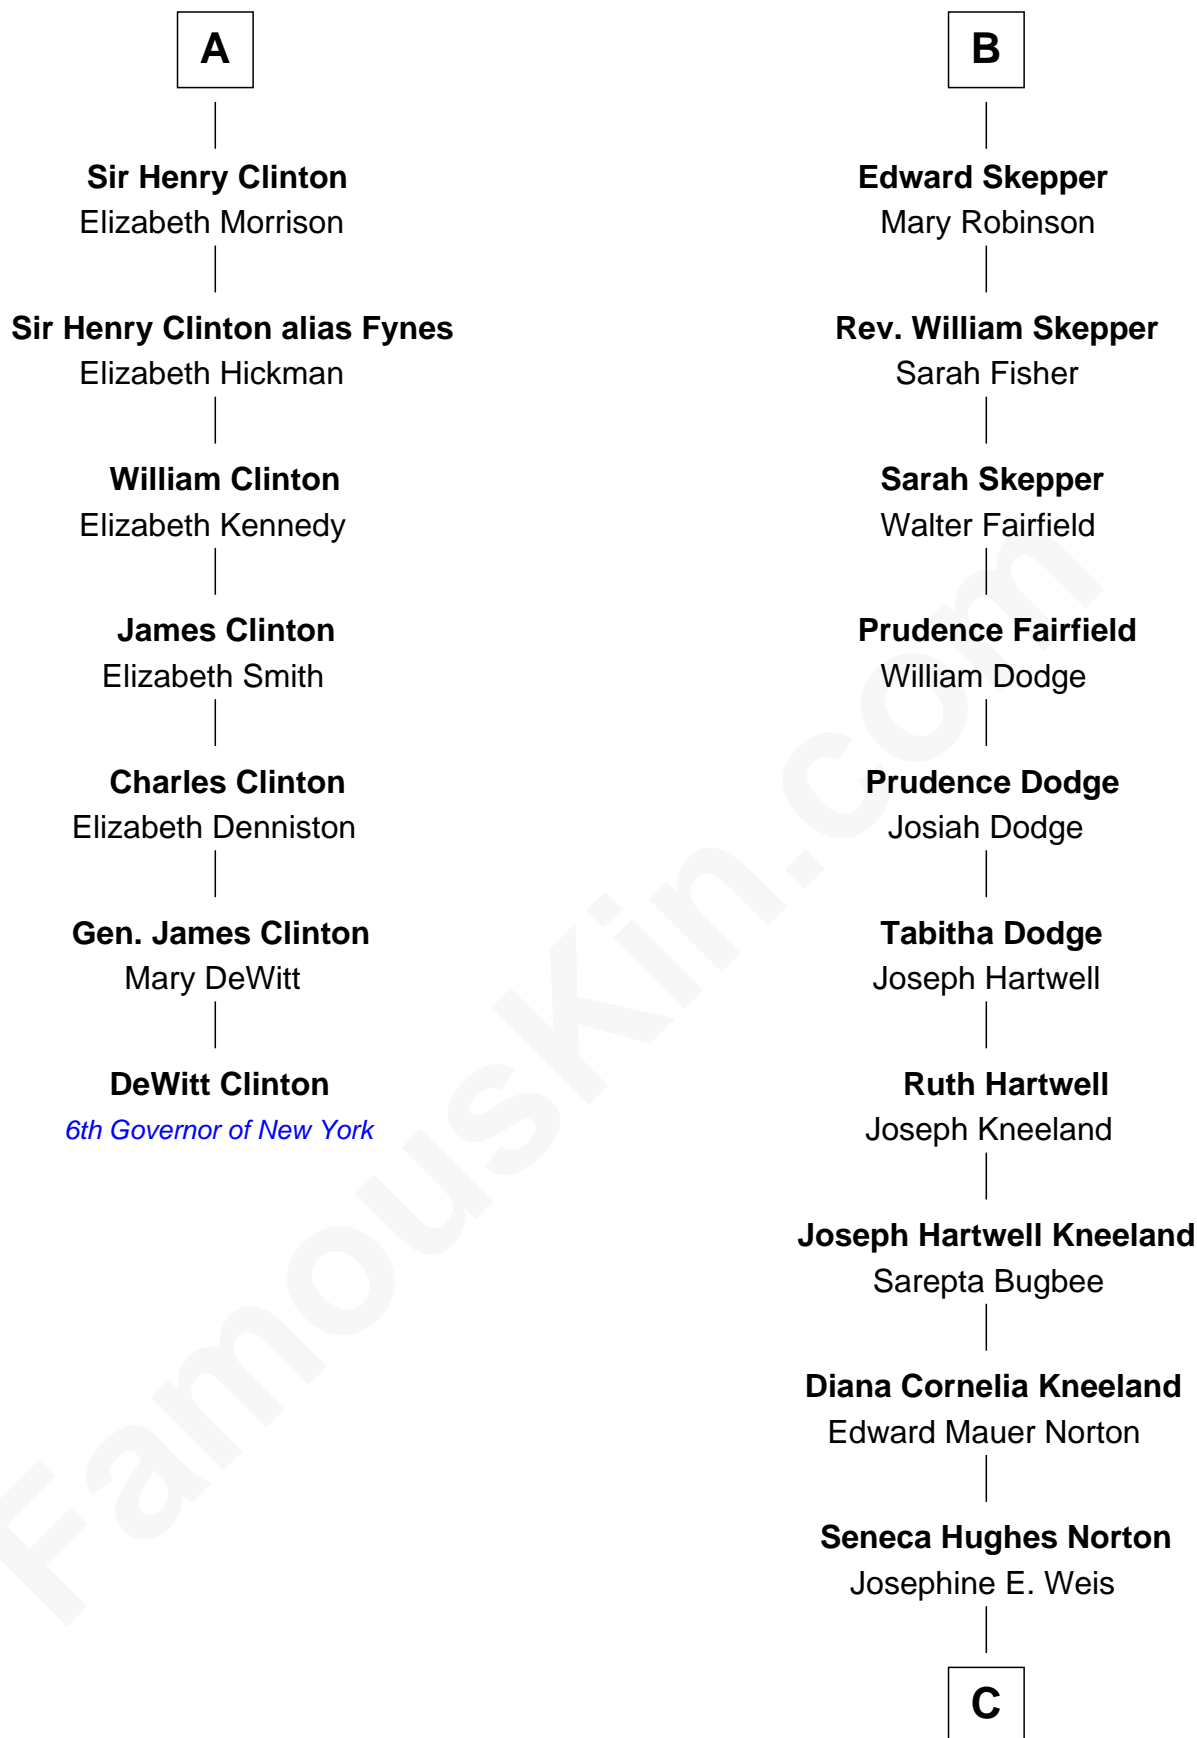

# FamousKin.com Relationship Chart of

**DeWitt Clinton**

*6th Governor of New York*

13th cousin 7 times removed of

**Edward Norton**

*Movie Actor*

**Sir Philip le Despencer**

Elizabeth - - - - -

**Edmund Dudley**

Elizabeth Grey

**Elizabeth Dudley**

William Stourton

**Ursula Stourton**

Sir Edward Clinton

**A**

**Sir Philip le Despencer**

Elizabeth de Tibetot

**Margery Despencer**

Sir Roger Wentworth

**Sir Philip Wentworth**

Mary Clifford

**Elizabeth Wentworth**

Sir Martin de la See

**Joan de la See**

Sir Piers Hildyard

**Isabel Hildyard**

Ralph Legard

**Joan Ledgard**

Richard Skepper

**B**

**C**

**Edward Mower Norton**