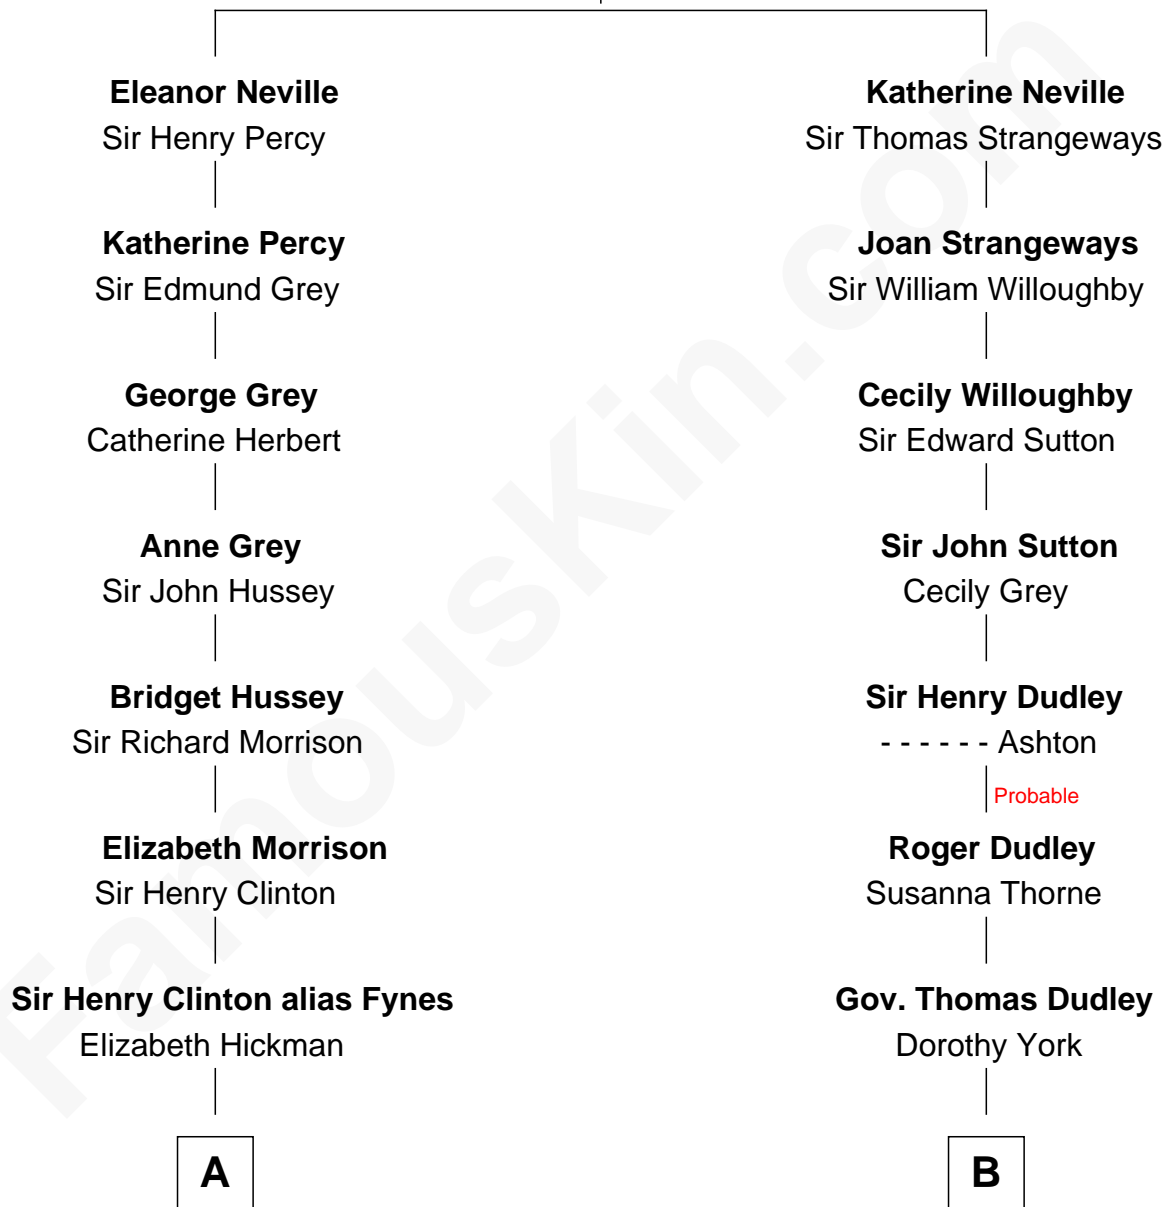

FamousKin.com

Relationship Chart of

DeWitt Clinton

6th Governor of New York

11th cousin 3 times removed of

Oliver Wendell Holmes, Jr.

U.S. Supreme Court Justice

Sir Ralph Neville

Joan Beaufort

A

William Clinton
Elizabeth Kennedy

James Clinton
Elizabeth Smith

Charles Clinton
Elizabeth Denniston

Gen. James Clinton
Mary DeWitt

DeWitt Clinton
6th Governor of New York

B

Anne Dudley
Gov. Simon Bradstreet

Samuel Bradstreet
Mercy Tyng

Mercy Bradstreet
Dr. James Oliver

Sarah Oliver
Jacob Wendell

Oliver Wendell
Mary Jackson

Sarah Wendell
Rev. Abiel Holmes

Oliver Wendell Holmes
Amelia Lee Jackson