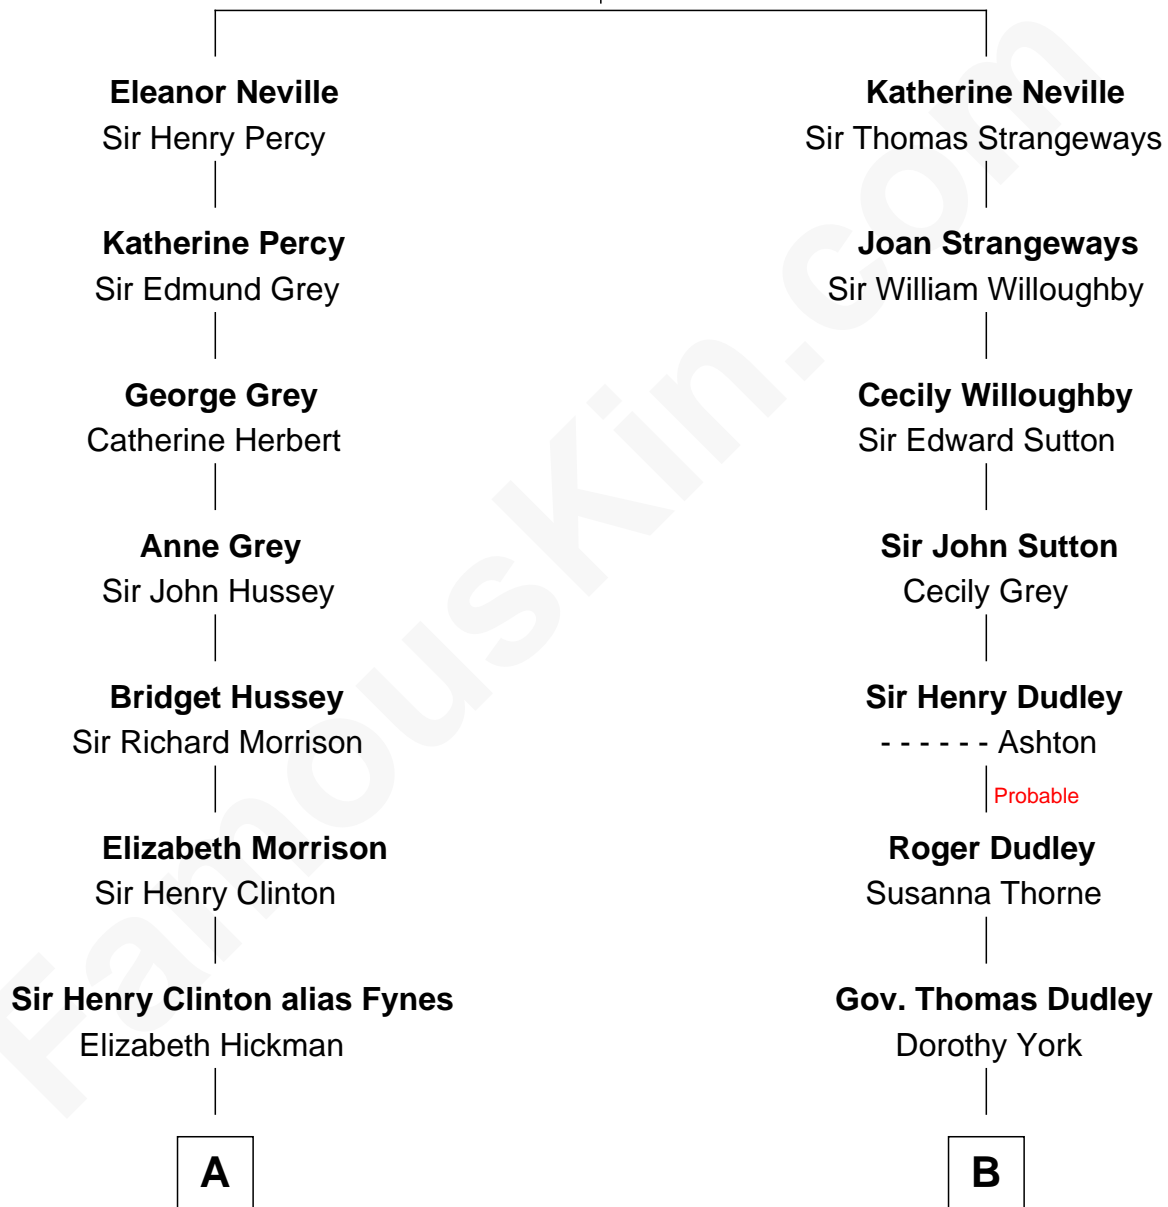

## Relationship Chart of

### DeWitt Clinton

6th Governor of New York

11th cousin 2 times removed of

### Oliver Wendell Holmes, Sr.

American "Fireside" Poet

**Sir Ralph Neville**

Joan Beaufort

**A**

**William Clinton**  
Elizabeth Kennedy

**James Clinton**  
Elizabeth Smith

**Charles Clinton**  
Elizabeth Denniston

**Gen. James Clinton**  
Mary DeWitt

**DeWitt Clinton**  
*6th Governor of New York*

**B**

**Anne Dudley**  
Gov. Simon Bradstreet

**Samuel Bradstreet**  
Mercy Tyng

**Mercy Bradstreet**  
Dr. James Oliver