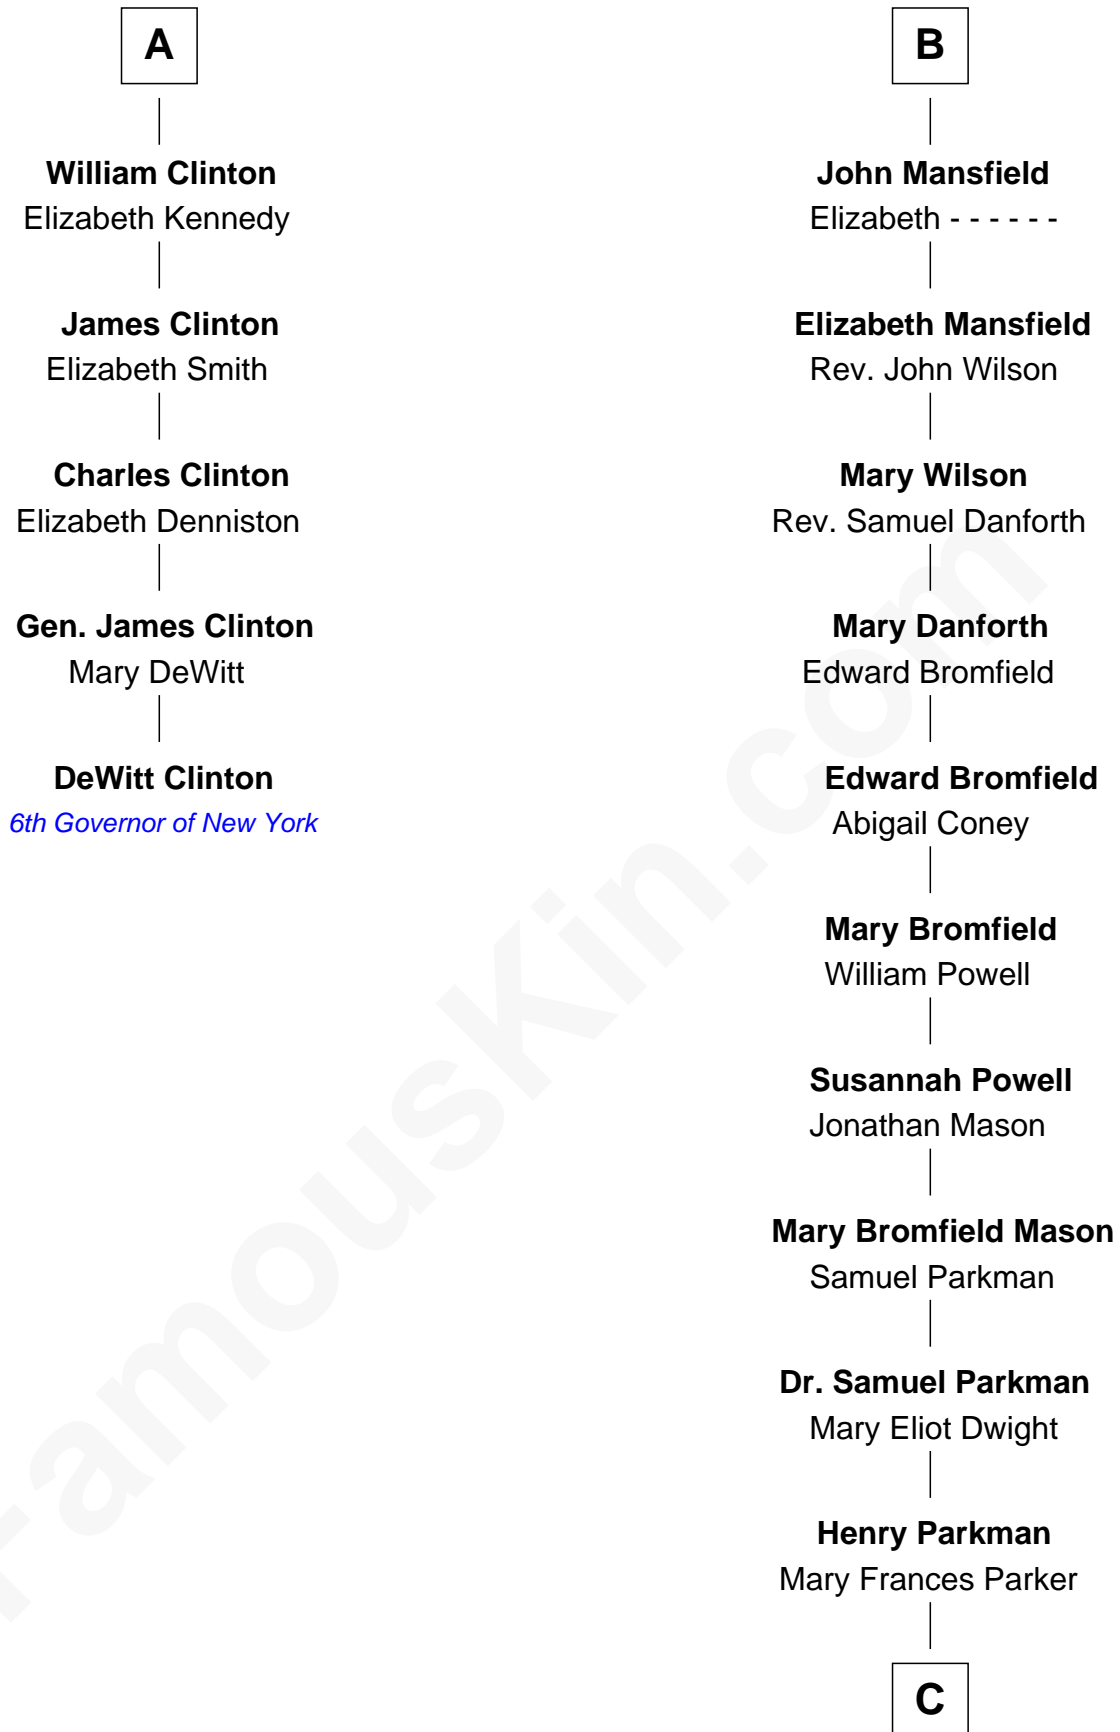

FamousKin.com Relationship Chart of

DeWitt Clinton

6th Governor of New York

11th cousin 7 times removed of

Endicott Peabody

62nd Governor of Massachusetts

Sir Henry Percy
Elizabeth Mortimer

Sir Henry Percy
Eleanor Neville

Elizabeth Percy
Sir John Clifford

Katherine Percy
Sir Edmund Grey

Thomas Clifford
Joan Dacre

George Grey
Catherine Herbert

John Clifford
Margaret Bromflete

Anne Grey
Sir John Hussey

Henry Clifford
Anne St. John

Bridget Hussey
Sir Richard Morrison

Elizabeth Clifford
Sir Ralph Bowes

Elizabeth Morrison
Sir Henry Clinton

Margery Bowes
Sir Ralph Eure

Sir Henry Clinton alias Fynes
Elizabeth Hickman

Anne Eure
Lancelot Mansfield

A

B

C

Mary Elizabeth Parkman
Rt. Rev. Malcolm Endicott Peabody

Endicott Peabody
62nd Governor of Massachusetts

FamousKin.com