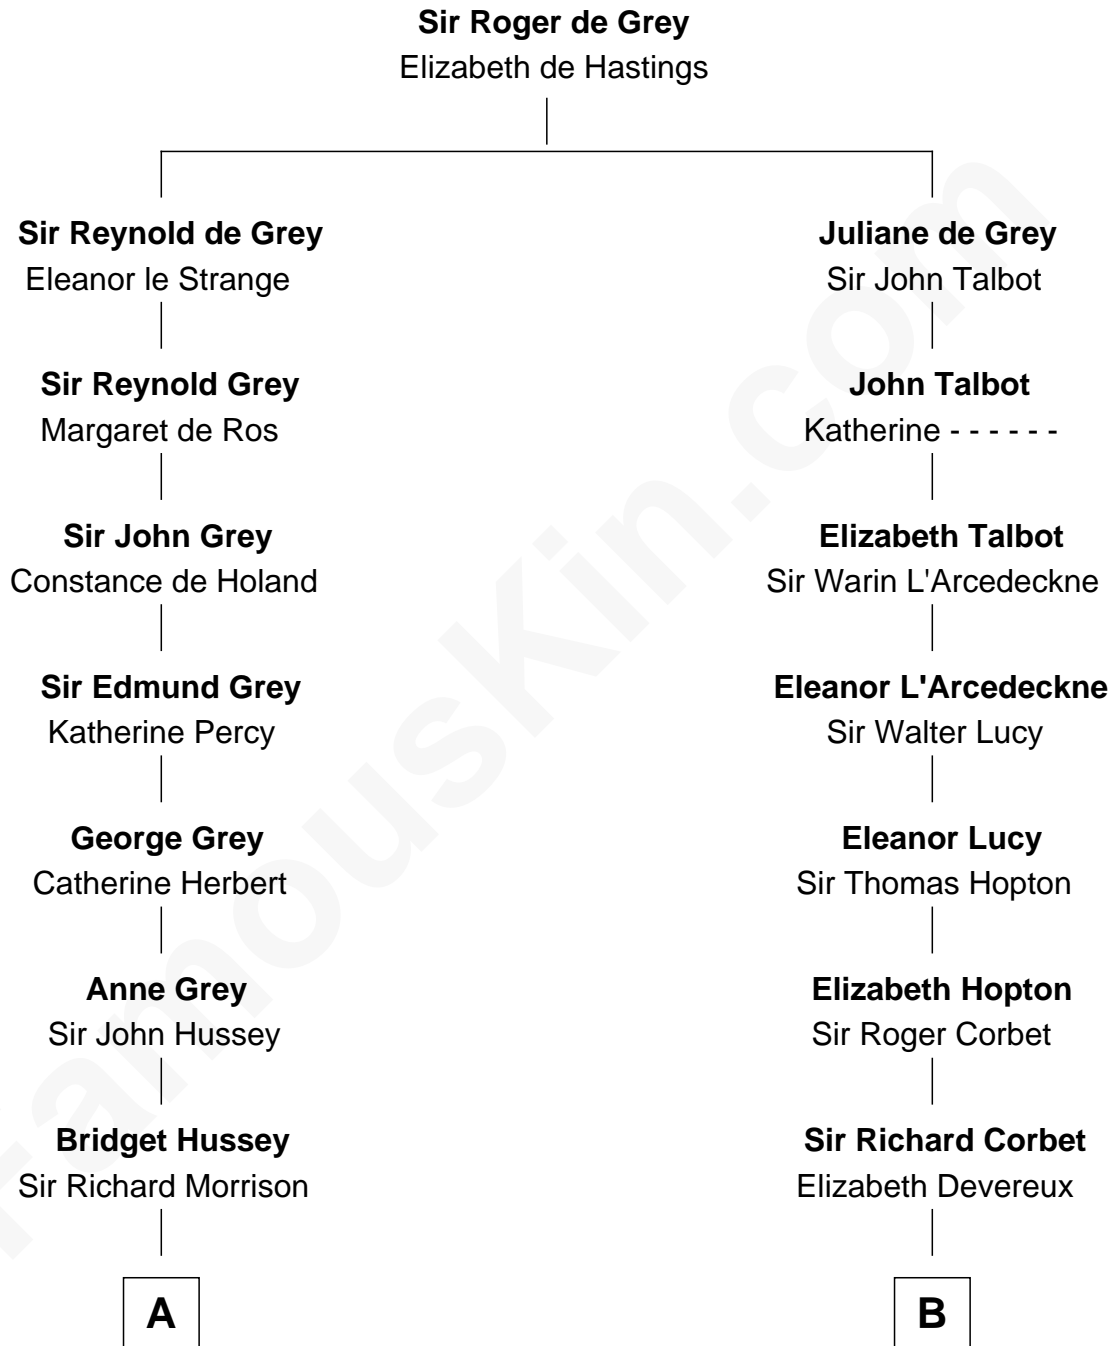

FamousKin.com

Relationship Chart of

DeWitt Clinton

6th Governor of New York

13th cousin 5 times removed of

James Russell Lowell

American "Fireside" Poet

C