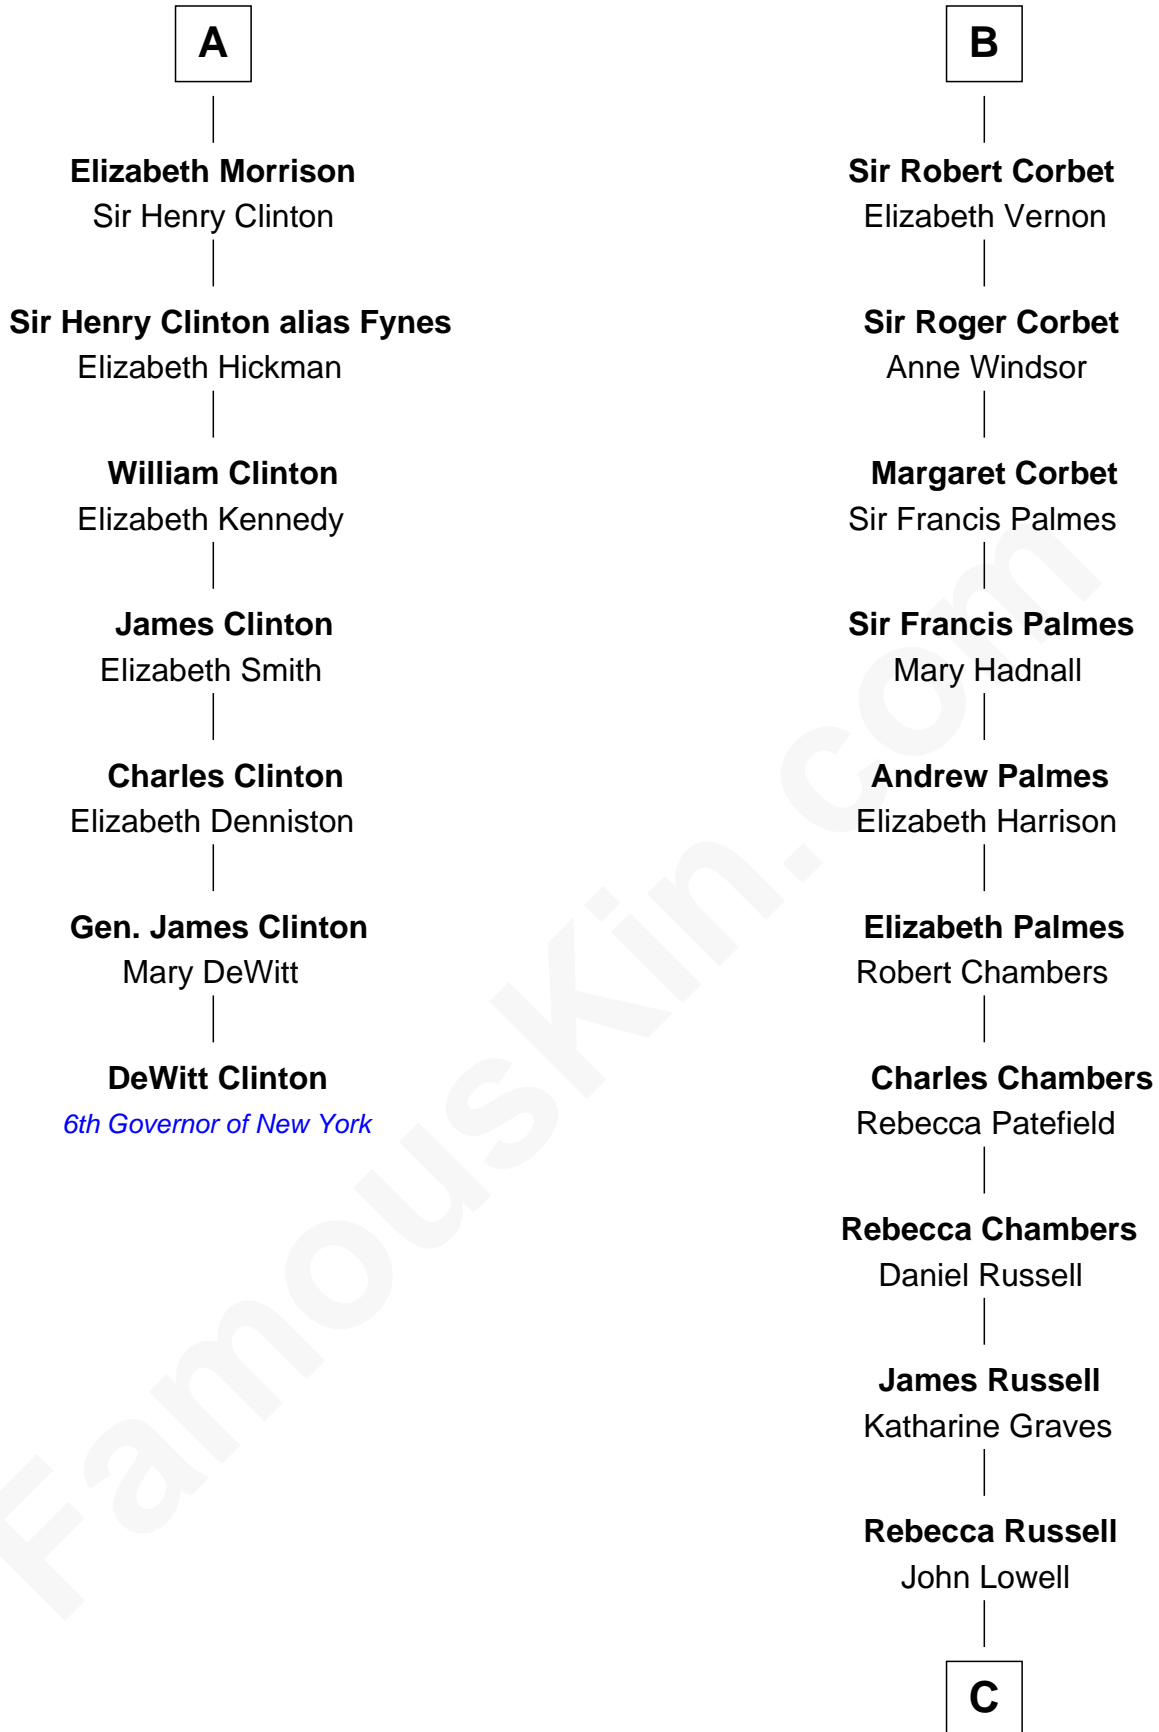

FamousKin.com

Relationship Chart of

DeWitt Clinton

6th Governor of New York

13th cousin 5 times removed of

James Russell Lowell

American "Fireside" Poet

C