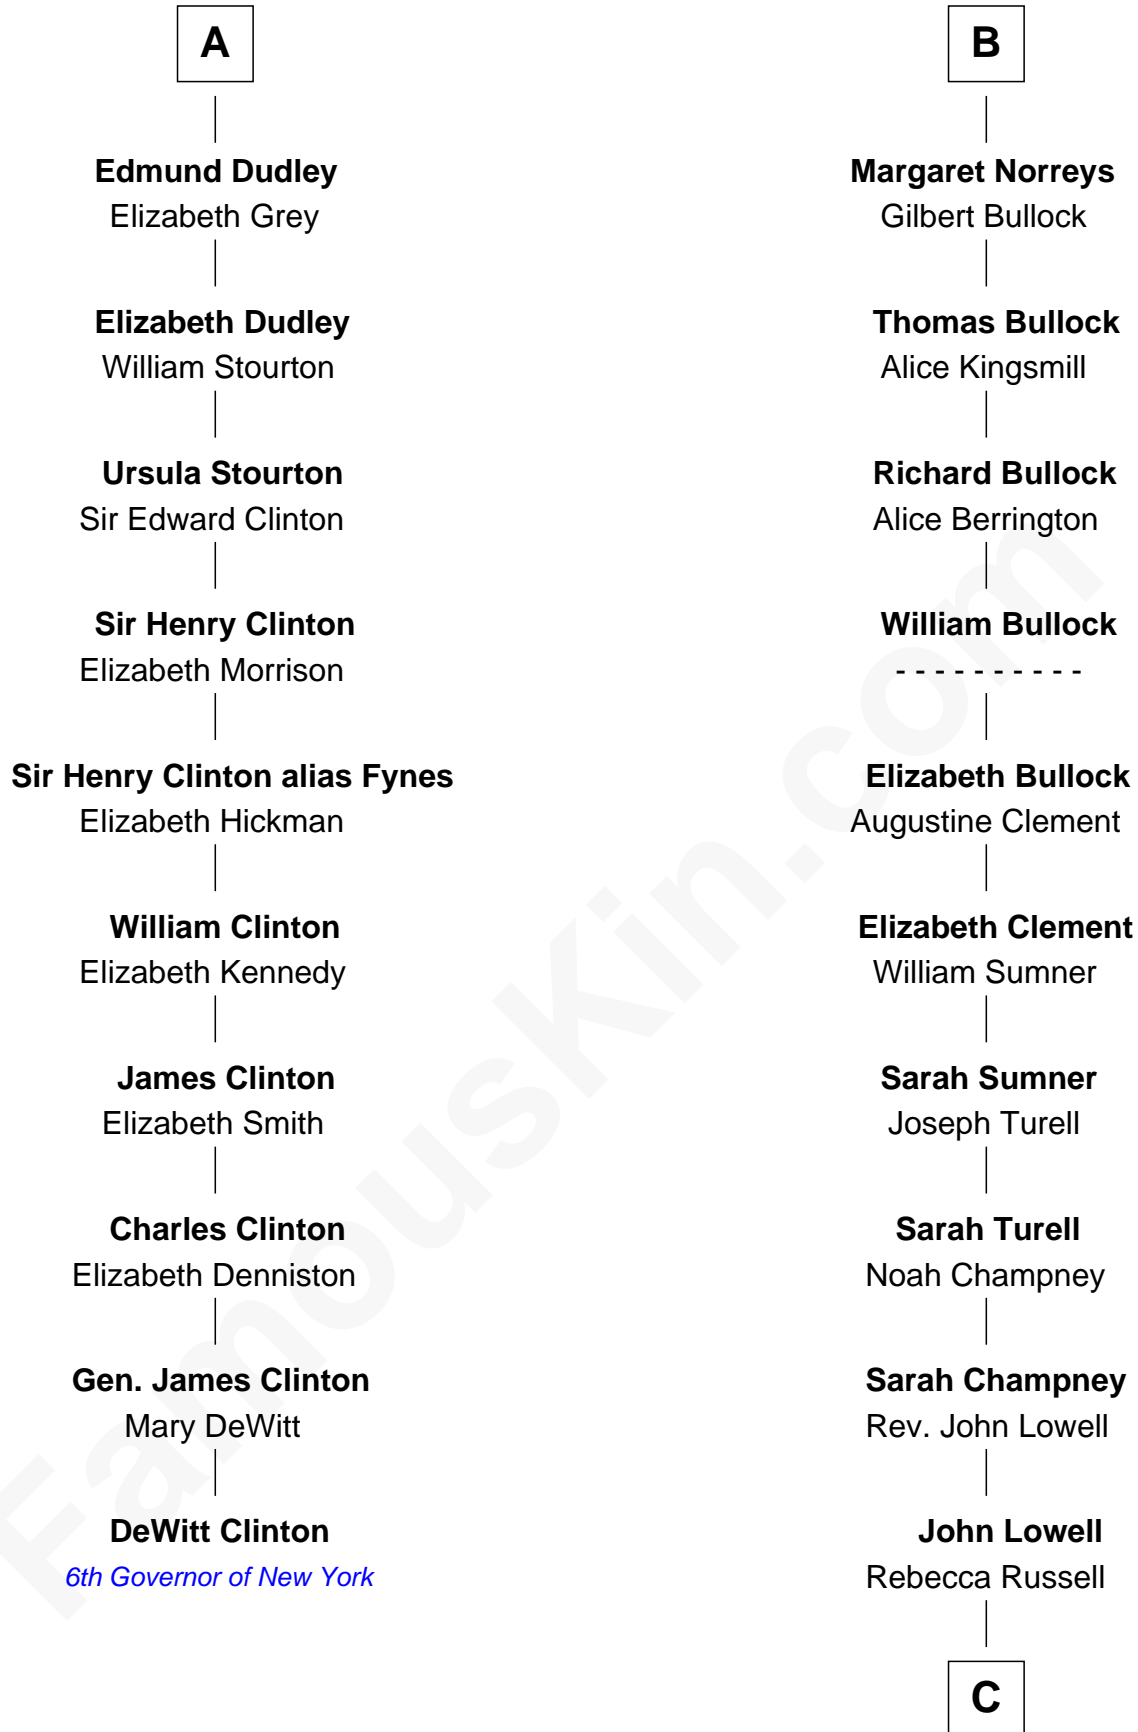

FamousKin.com

Relationship Chart of

DeWitt Clinton

6th Governor of New York

16th cousin 2 times removed of

James Russell Lowell

American "Fireside" Poet

Sir Hugh le Despencer

Isabella de Beauchamp

Sir Philip le Despencer

Margaret de Goushill

Sir Philip le Despencer

Joan de Cobham

Sir Philip le Despencer

Elizabeth - - - - -

Alice le Despenser

Hugh le Despencer

Eleanor de Clare

Isabel le Despencer

Richard Fitzalan

Sir Edmund Fitzalan

Sibyl de Montagu

Philippe Fitzalan

Sir Richard Sergeaux

Alice Sergeaux

Sir Richard de Vere

Sir John de Vere

Elizabeth Howard

Joan de Vere

Sir William Norreys

B

C