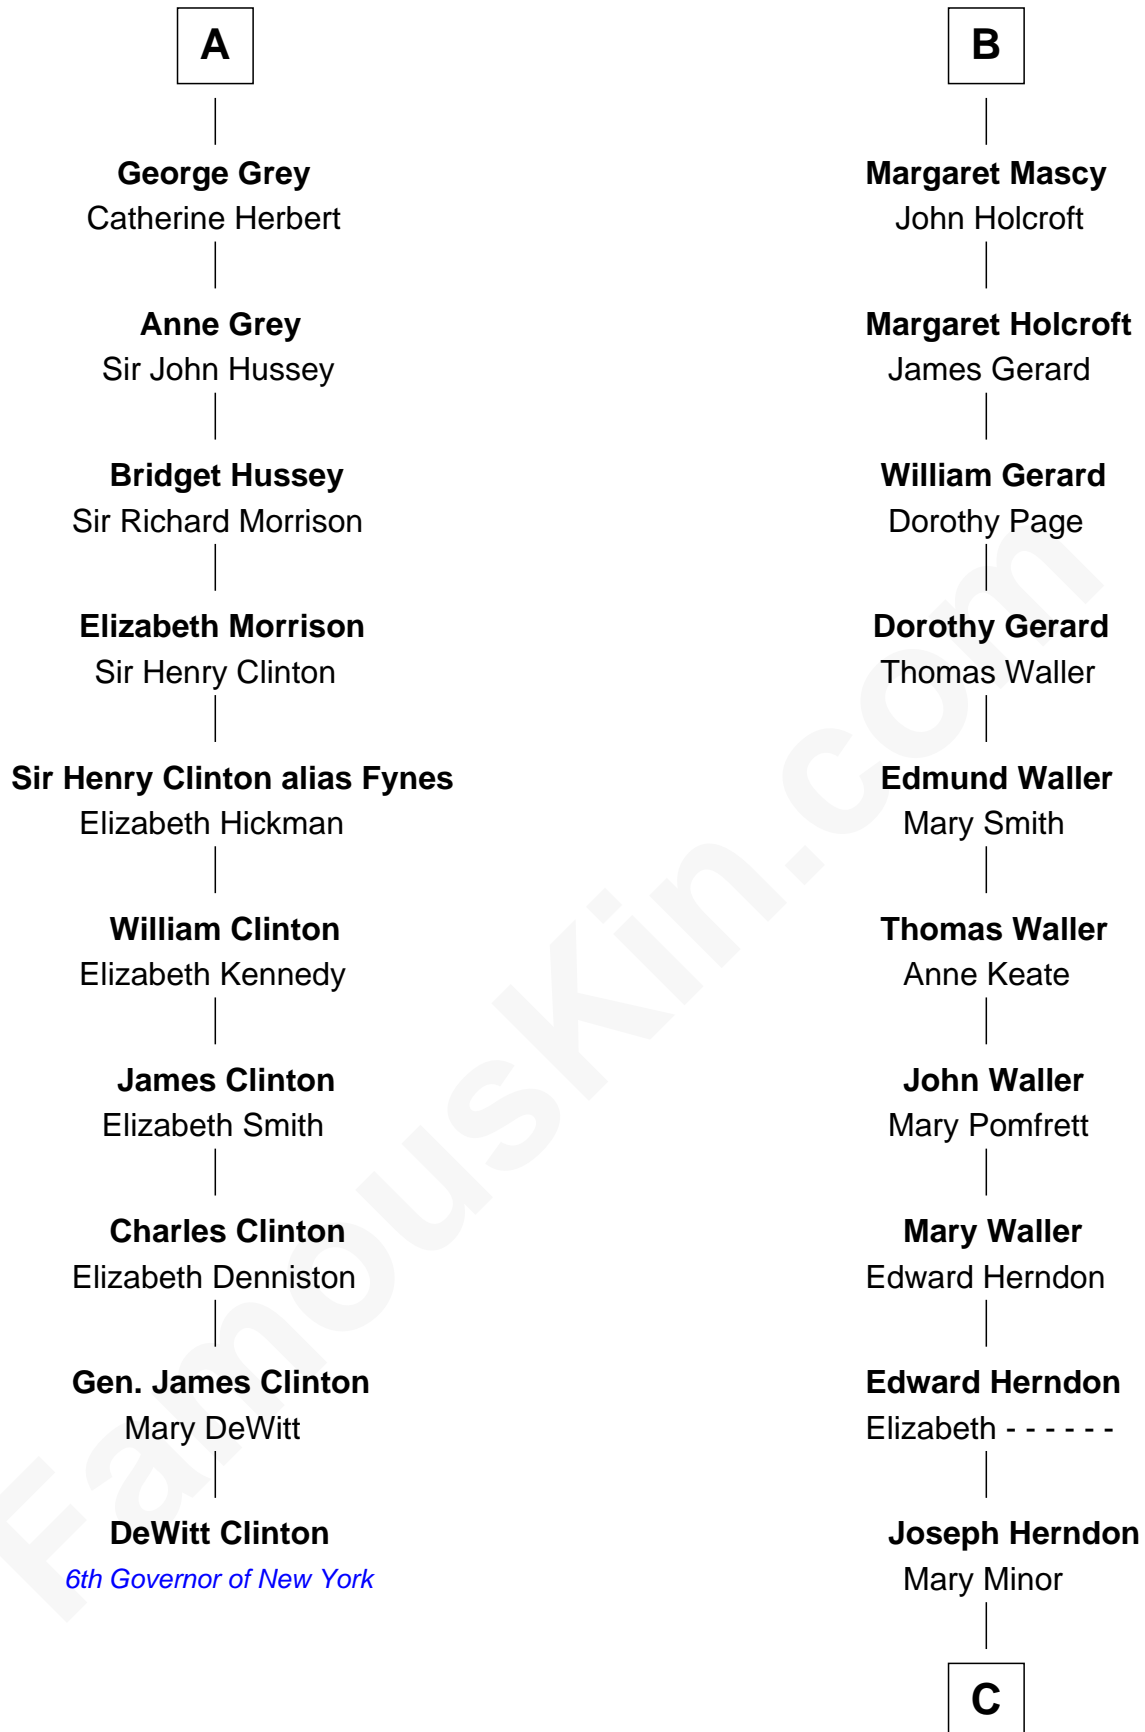

## Relationship Chart of

### DeWitt Clinton

6th Governor of New York

16th cousin 2 times removed of

### Capt. William Lewis Herndon

Captain of the ill fated S.S. Central America

C

Dabney Herndon

Elizabeth Hull

**Capt. William Lewis Herndon**

*Captain of the S.S. Central America*

FamousKin.com