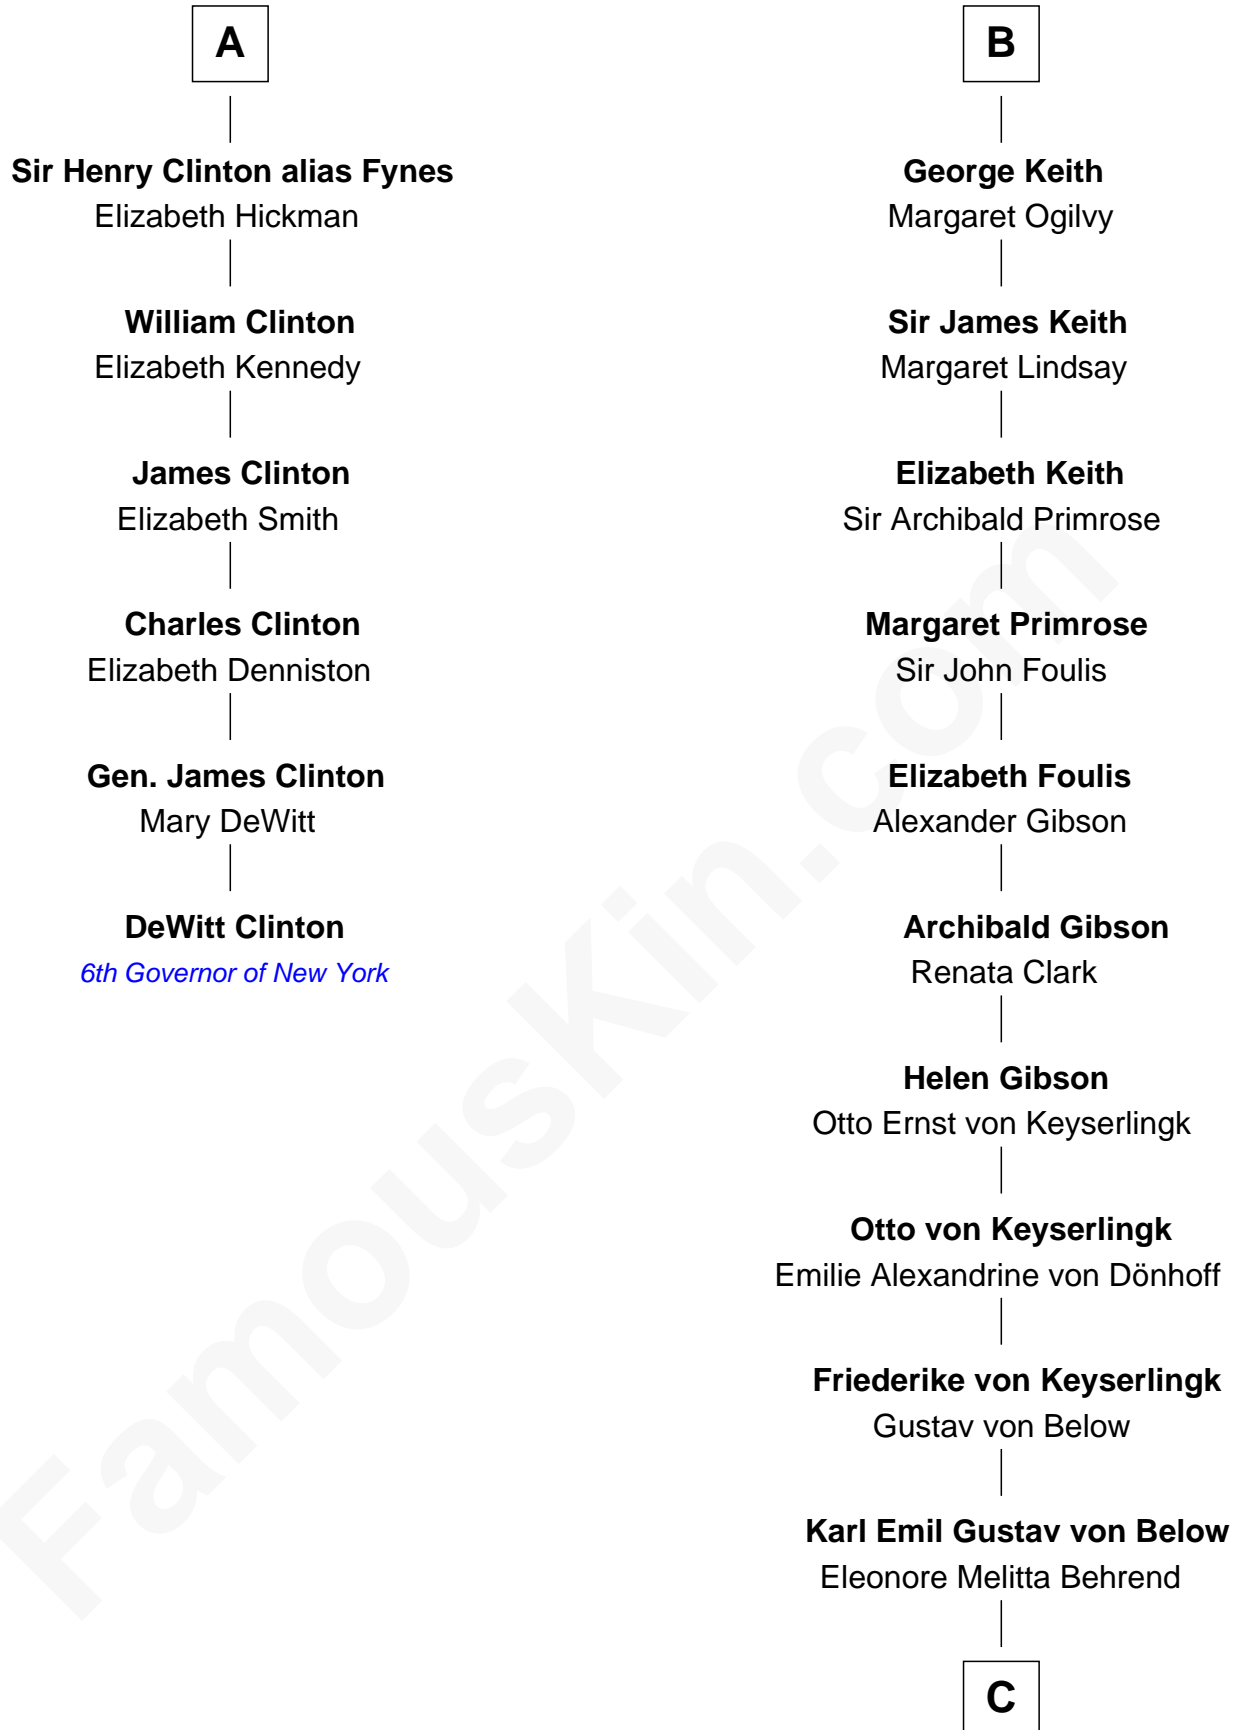

FamousKin.com Relationship Chart of

DeWitt Clinton

6th Governor of New York

12th cousin 7 times removed of

Wernher von Braun

Rocket Scientist

Katherine Roet

John of Gaunt

Elizabeth Douglas

William Keith

Margaret Keith

William Keith

Elizabeth Hay

B

C

Marie Eleonore Dorothea von Below