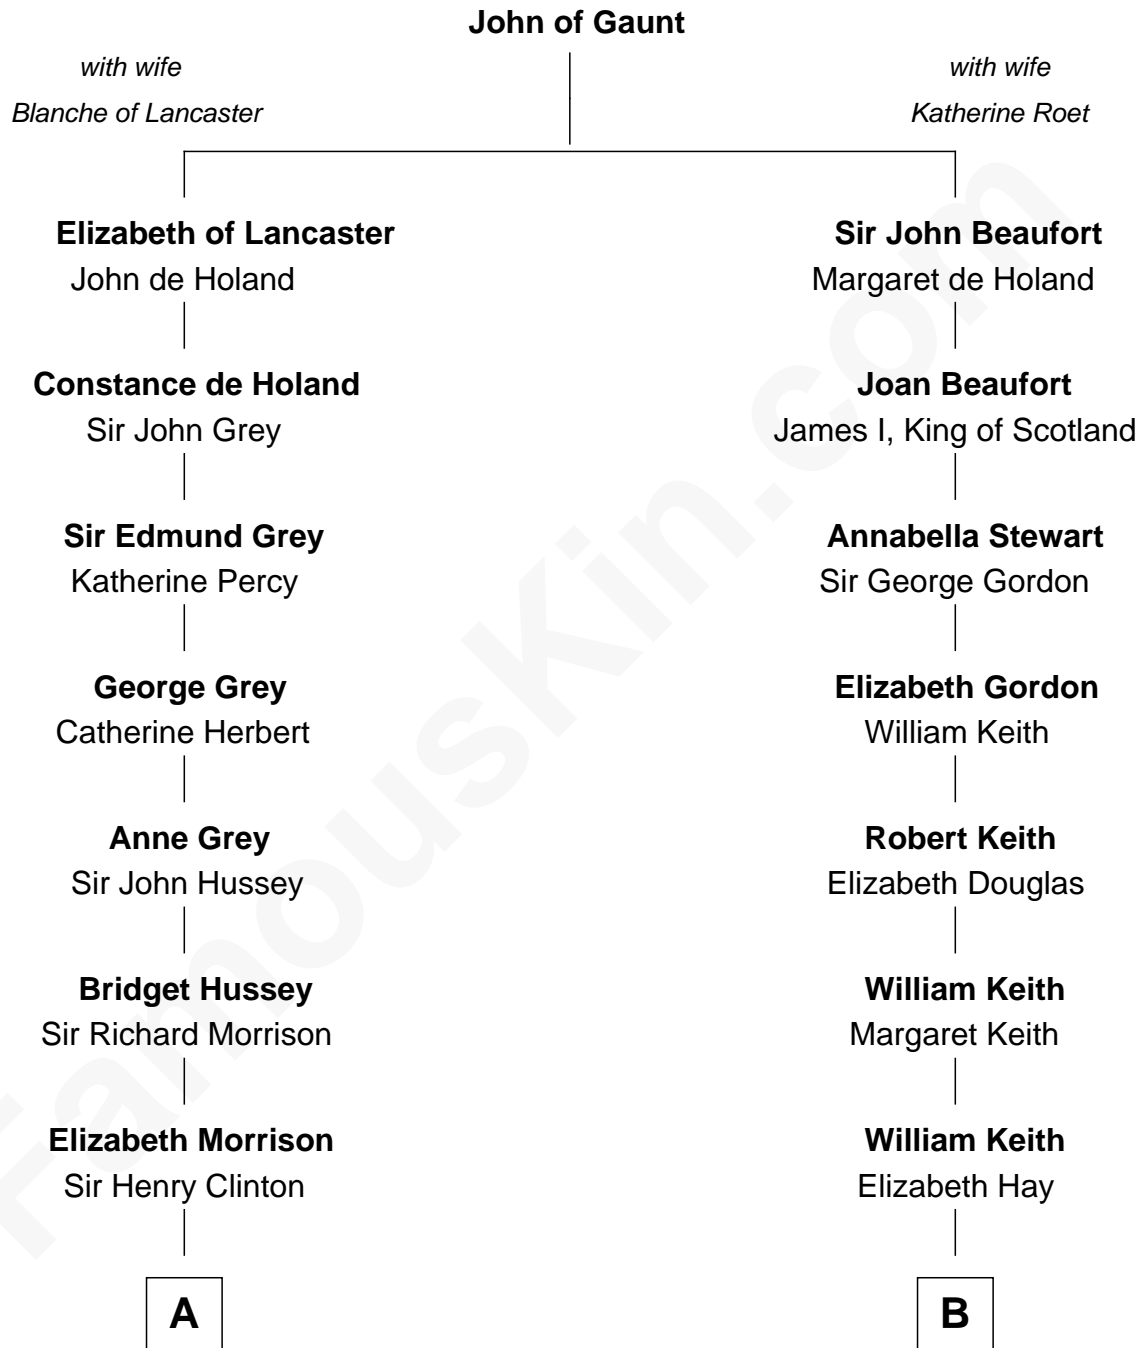

# FamousKin.com Relationship Chart of

**DeWitt Clinton**

*6th Governor of New York*

12th cousin 7 times removed of

**Wernher von Braun**

*Rocket Scientist*

**C**

Marie Eleonore Dorothea von Below

Wernher von Quistorp

Emmy von Quistorp

Magnus von Braun

Wernher von Braun

*Rocket Scientist*

FamousKin.com