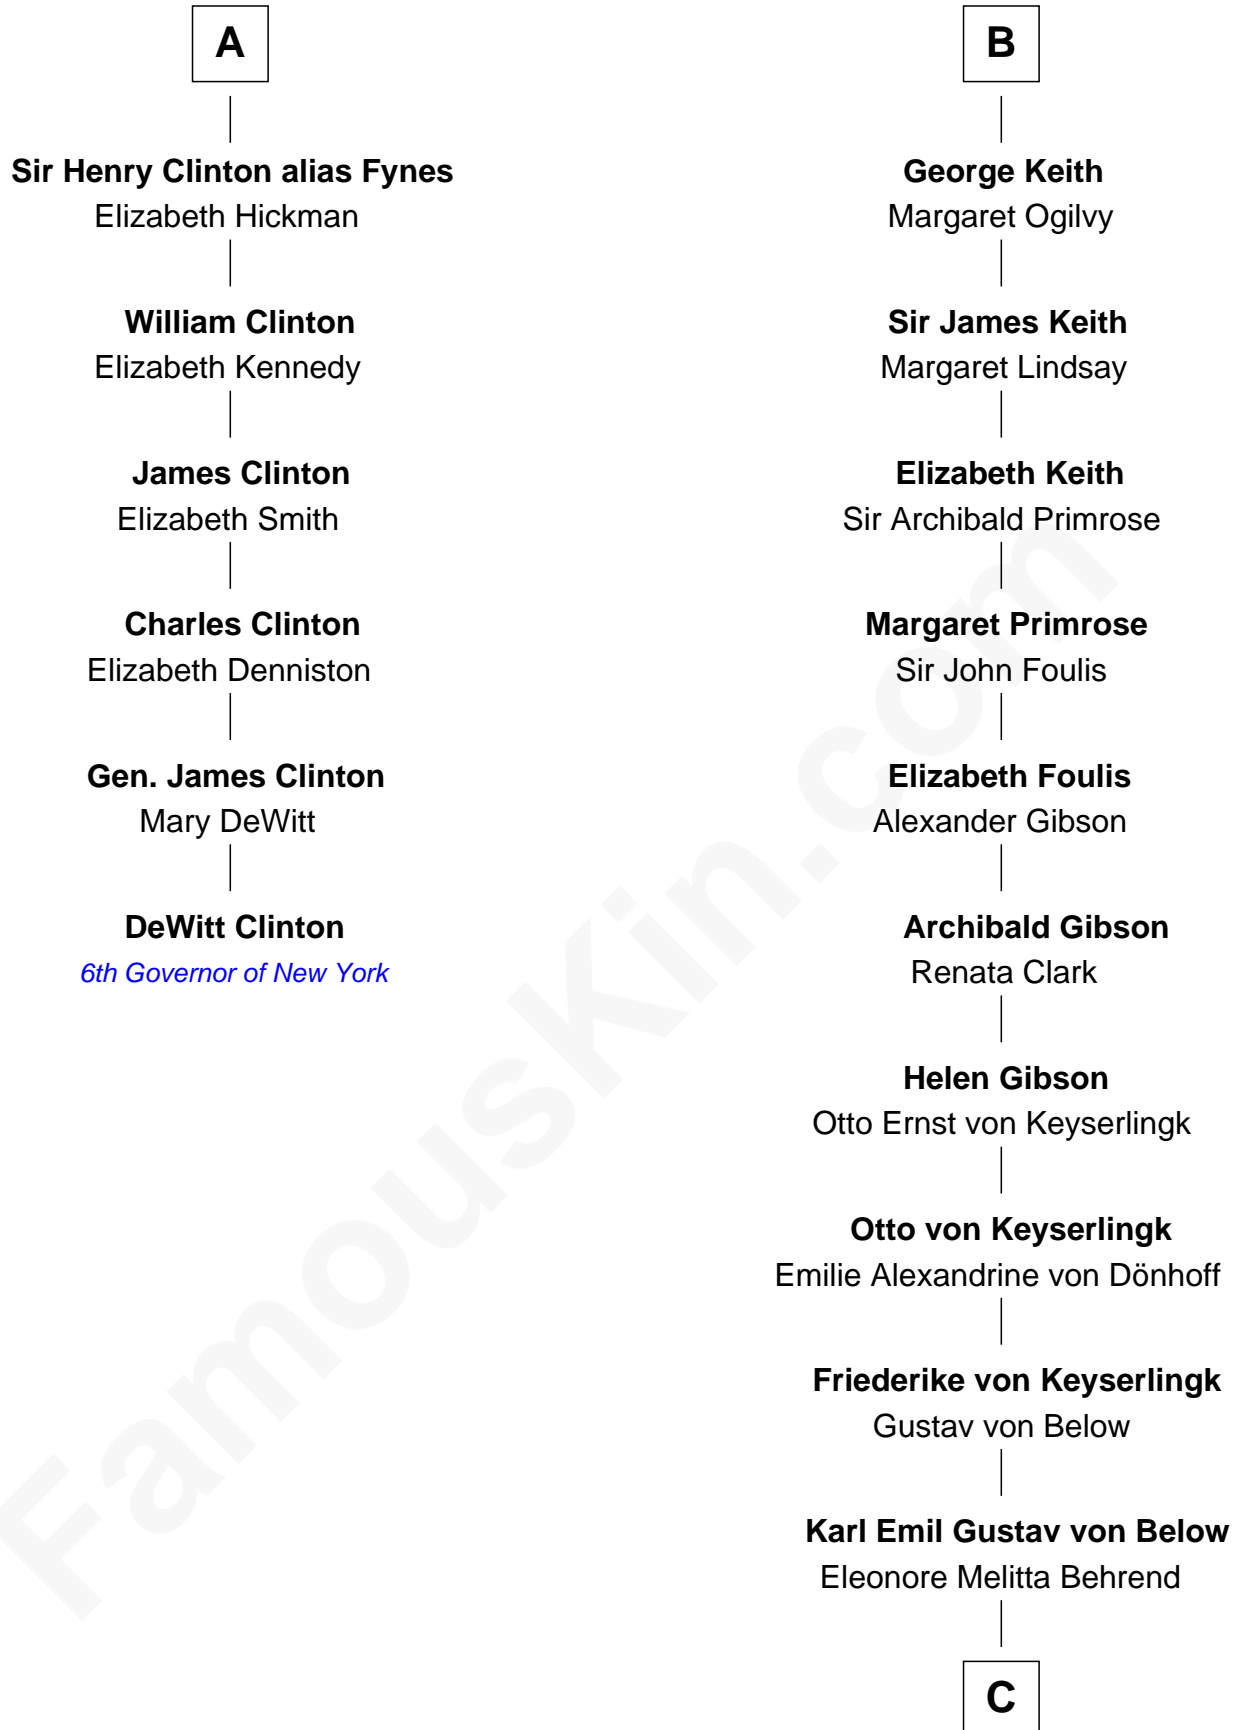

# FamousKin.com Relationship Chart of

**DeWitt Clinton**

*6th Governor of New York*

12th cousin 7 times removed of

**Wernher von Braun**

*Rocket Scientist*

**C**

Marie Eleonore Dorothea von Below

Wernher von Quistorp

Emmy von Quistorp

Magnus von Braun

Wernher von Braun

*Rocket Scientist*

FamousKin.com