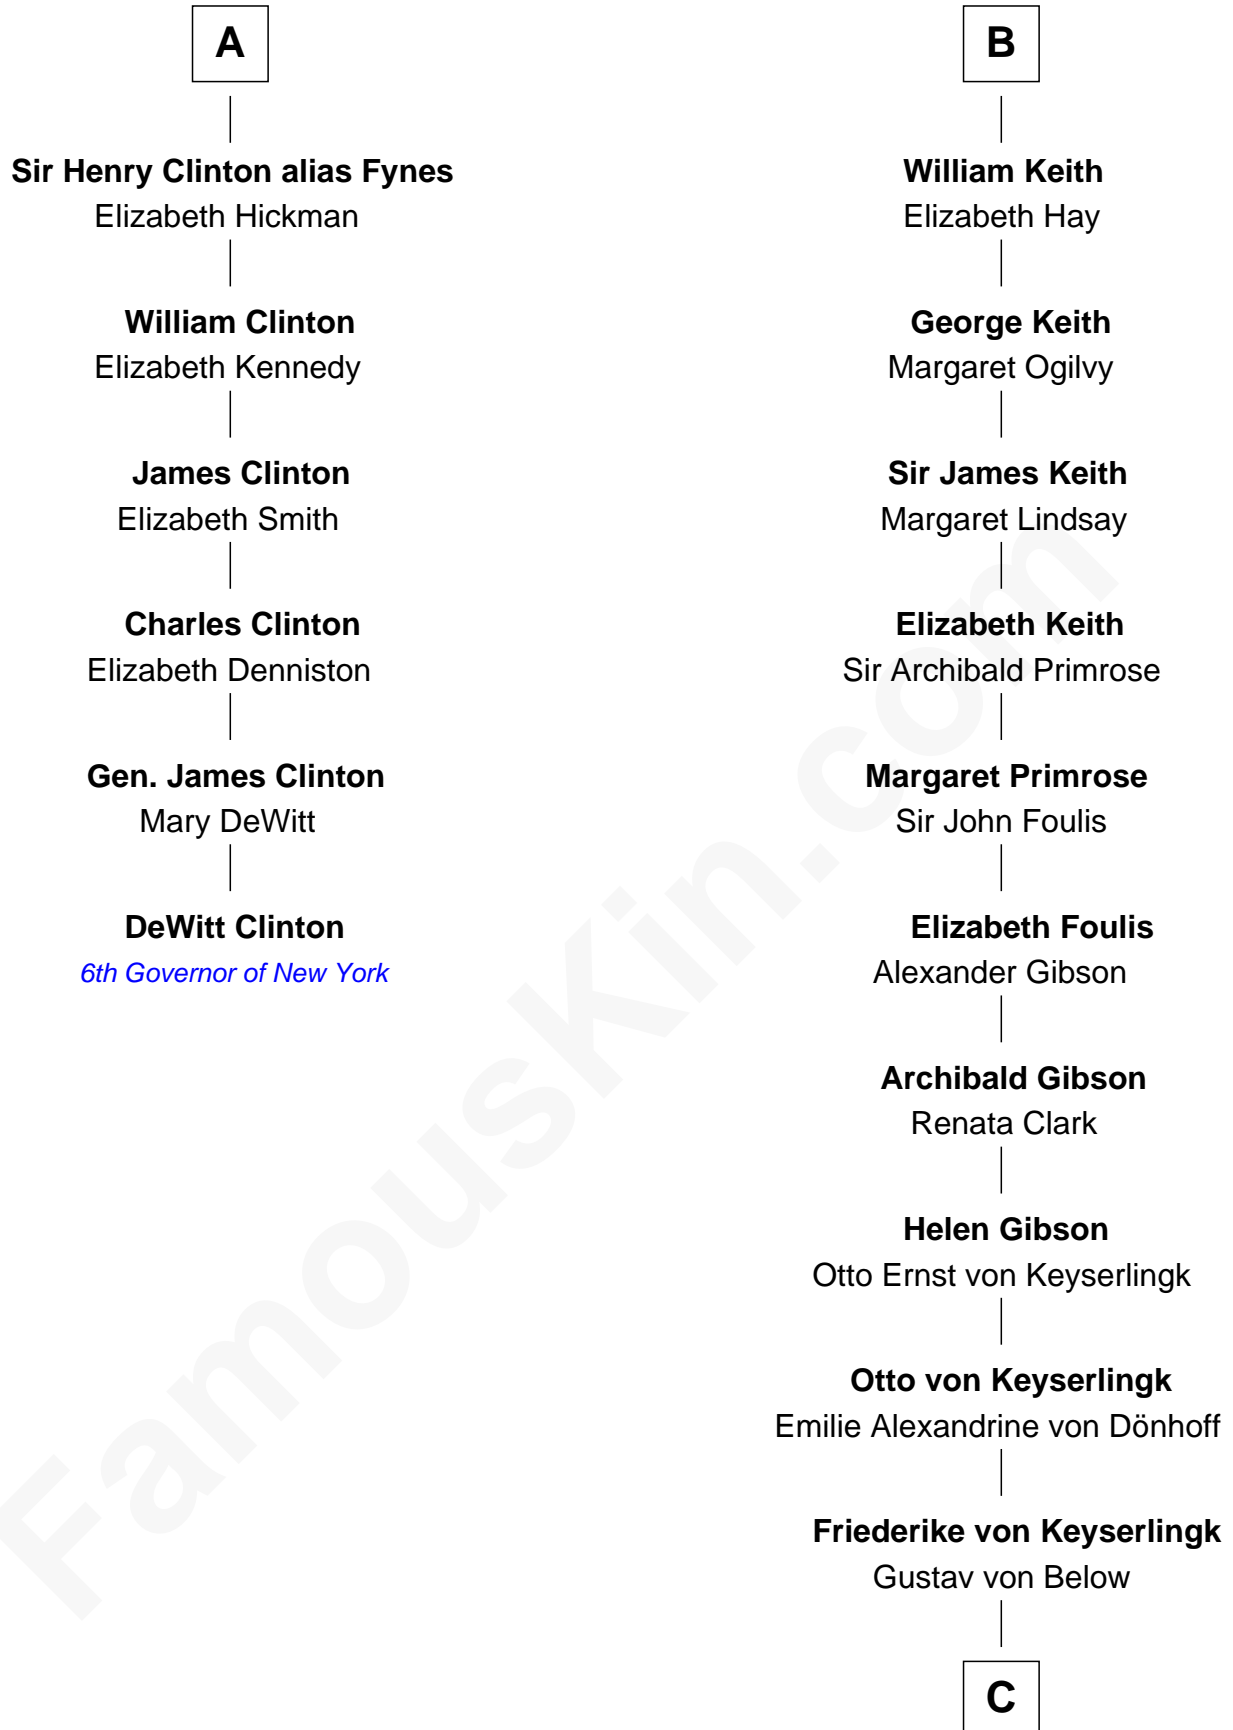

FamousKin.com Relationship Chart of

DeWitt Clinton

6th Governor of New York

12th cousin 8 times removed of

Wernher von Braun

Rocket Scientist

Thomas Holand
Joan Plantagenet

John de Holand
Elizabeth of Lancaster

Bridget Hussey

Sir Richard Morrison

Elizabeth Morrison

Sir Henry Clinton

A

Sir Thomas de Holand

Alice Fitzalan

Margaret de Holand

Sir John Beaufort

Joan Beaufort

James I, King of Scotland

Annabella Stewart

Sir George Gordon

Elizabeth Gordon

William Keith

Robert Keith

Elizabeth Douglas

William Keith

Margaret Keith

B

C

Karl Emil Gustav von Below

Eleonore Melitta Behrend

Marie Eleonore Dorothea von Below