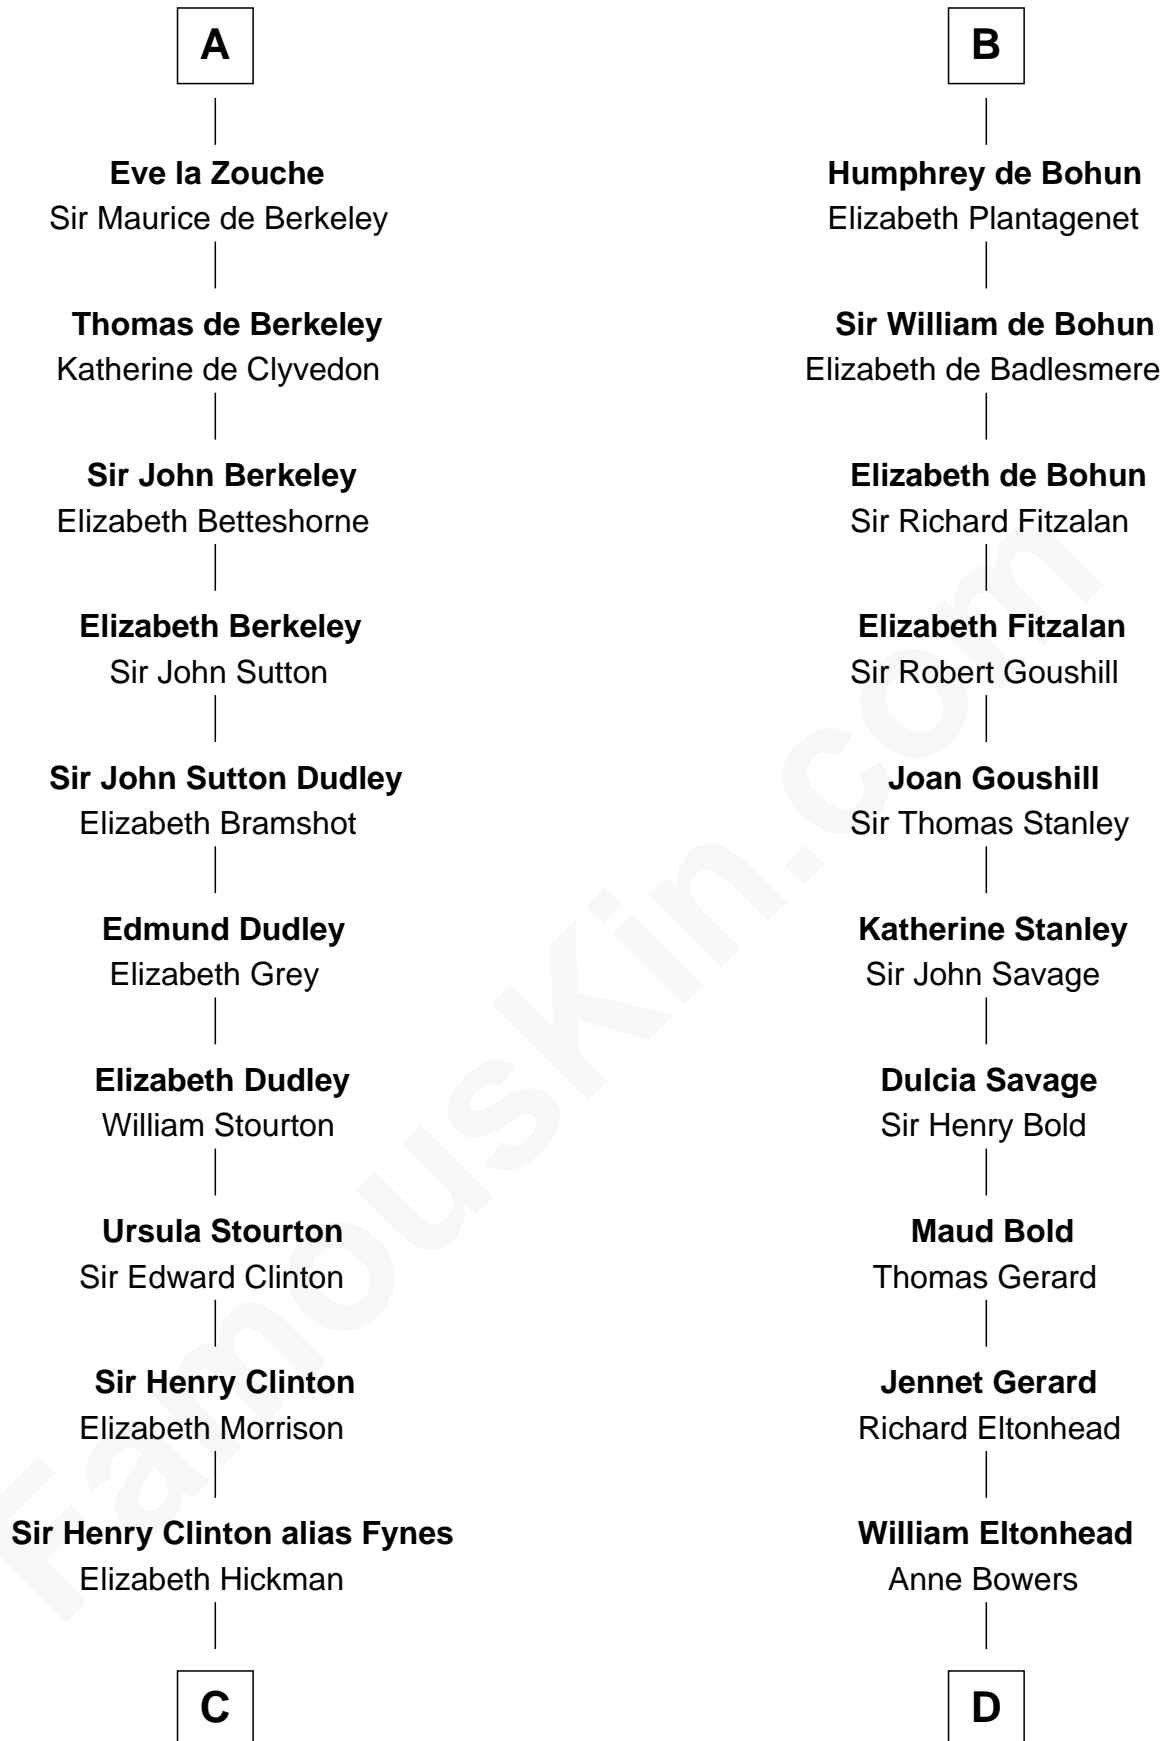

FamousKin.com Relationship Chart of

DeWitt Clinton

6th Governor of New York

21st cousin of

Richard Henry Lee

Signer of the Declaration of Independence

Gilla Comgaill O'Toole
Sadb Mael Morda O'Domnail

Muitchertach O'Toole
Cacht Inion Loigsig O'Morda

Mor O'Toole
Dermot MacMurrough

Aoife MacMurrough
Richard de Clare

Isabel de Clare
Sir William Marshal

Eva Marshal
William de Braiose

Eve de Braiose
Sir William de Cantilupe

Milicent de Cantilupe
Eudo la Zouche

A

Muitchertach O'Toole
Cacht Inion Loigsig O'Morda

Mor O'Toole
Dermot MacMurrough

Aoife MacMurrough
Richard de Clare

Isabel de Clare
Sir William Marshal

Eva Marshal
William de Braiose

Eleanor de Braiose
Sir Humphrey de Bohun

Humphrey de Bohun
Maud de Fiennes

B

C

William Clinton
Elizabeth Kennedy

James Clinton
Elizabeth Smith

Charles Clinton
Elizabeth Denniston

Gen. James Clinton
Mary DeWitt

DeWitt Clinton
6th Governor of New York