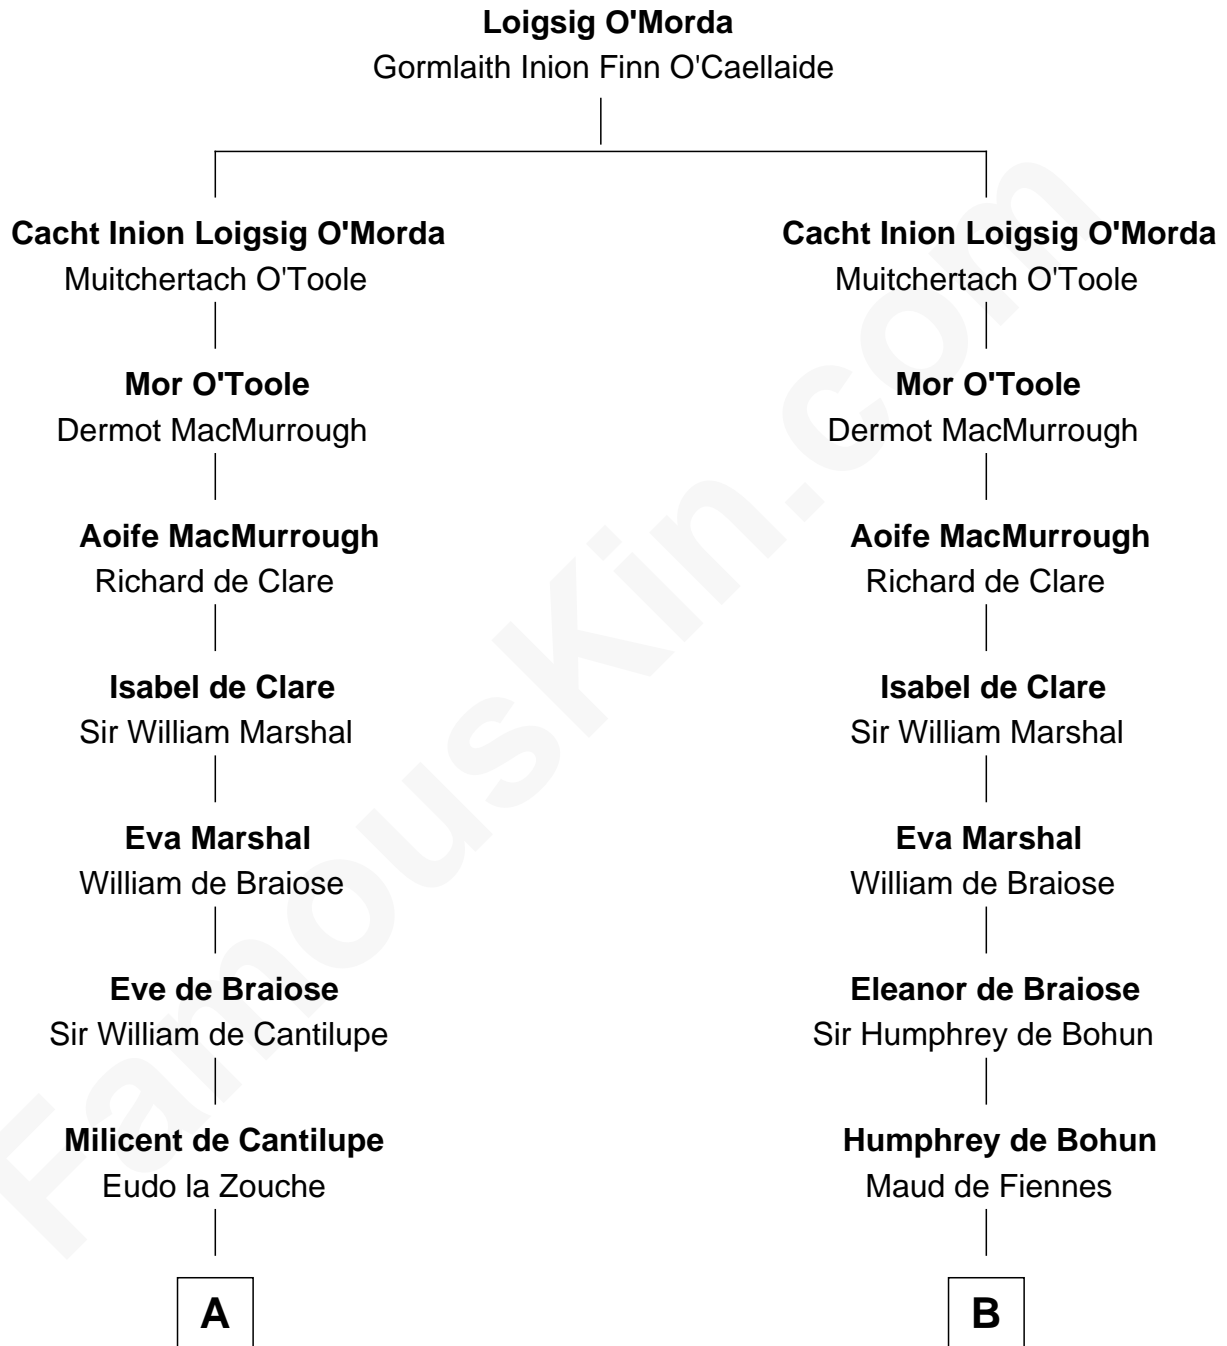

FamousKin.com Relationship Chart of

DeWitt Clinton

6th Governor of New York

21st cousin of

Richard Henry Lee

Signer of the Declaration of Independence

C

William Clinton
Elizabeth Kennedy

James Clinton
Elizabeth Smith

Charles Clinton
Elizabeth Denniston

Gen. James Clinton
Mary DeWitt

DeWitt Clinton
6th Governor of New York

D

Richard Eltonhead
Anne Sutton

Alice Eltonhead
Henry Corbin

Laetitia Corbin
Richard Lee