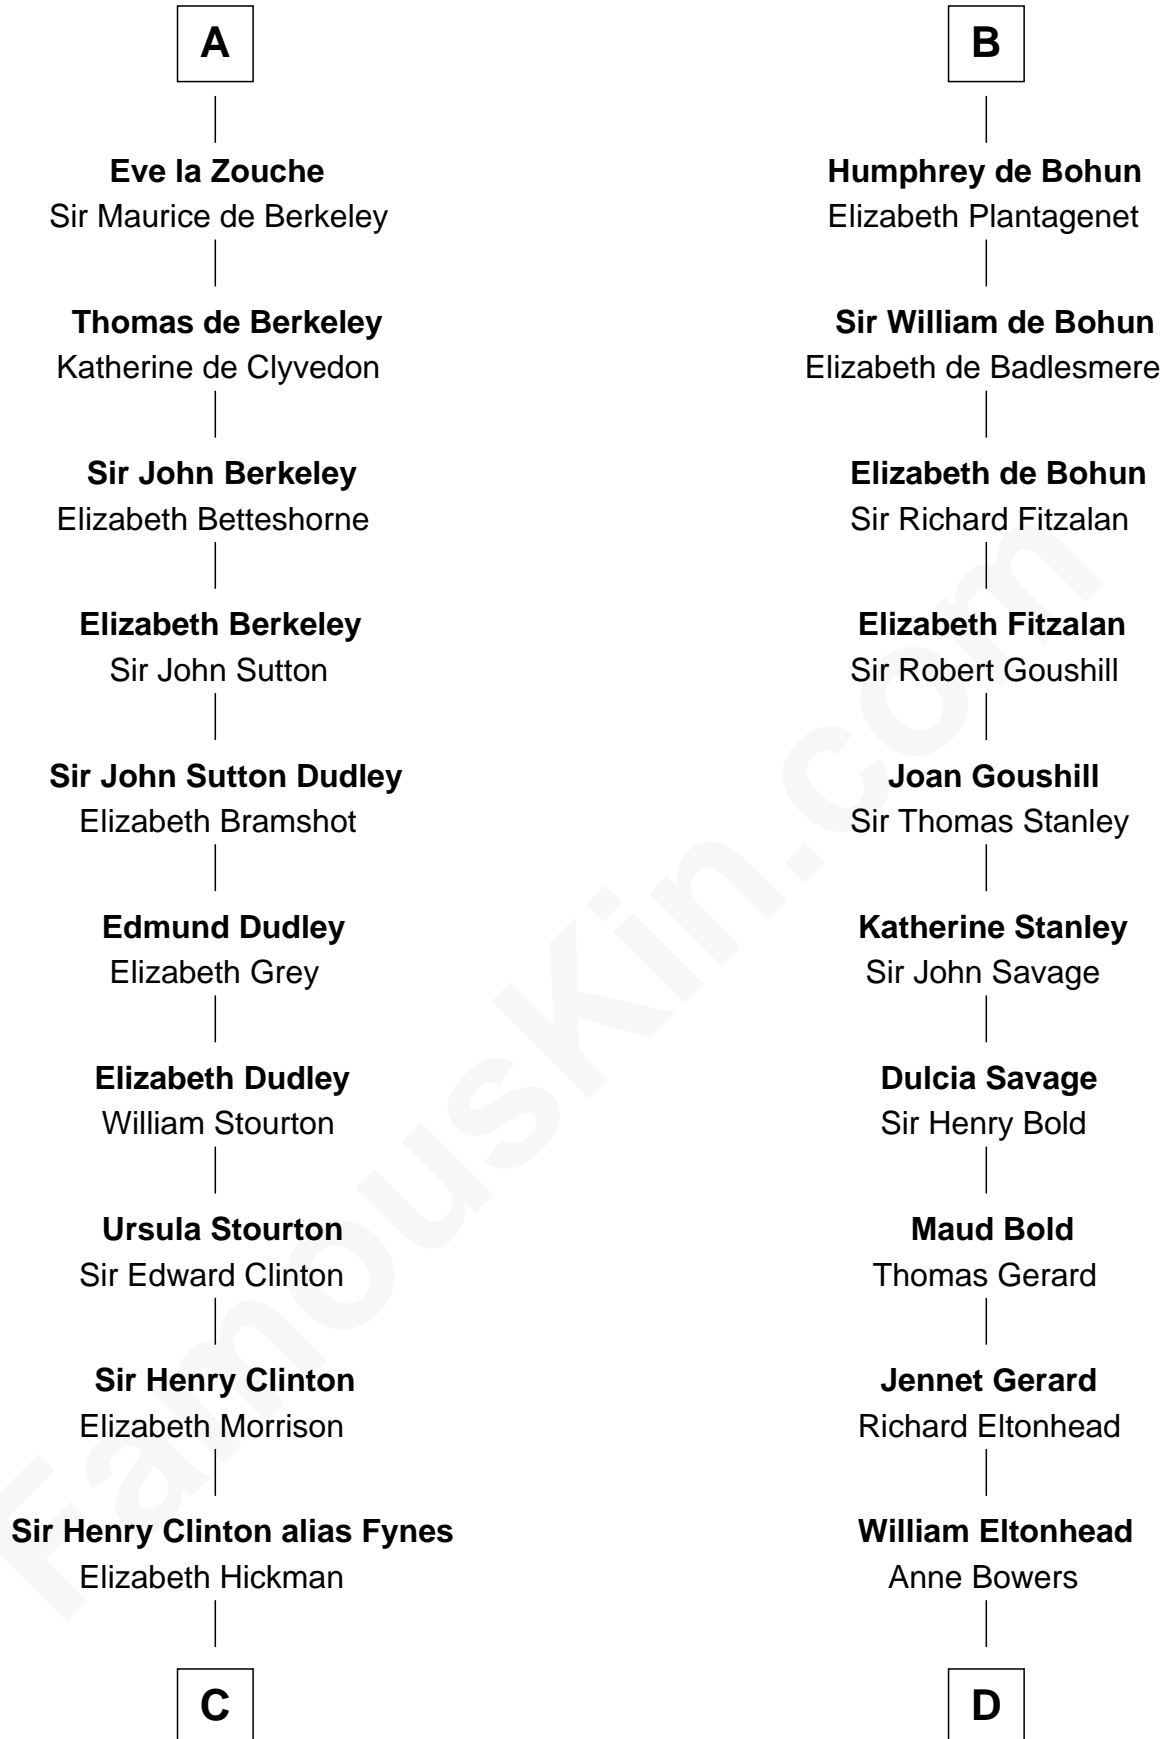

FamousKin.com Relationship Chart of

DeWitt Clinton

6th Governor of New York

21st cousin of

Richard Henry Lee

Signer of the Declaration of Independence

C

William Clinton
Elizabeth Kennedy

James Clinton
Elizabeth Smith

Charles Clinton
Elizabeth Denniston

Gen. James Clinton
Mary DeWitt

DeWitt Clinton
6th Governor of New York

D

Richard Eltonhead
Anne Sutton

Alice Eltonhead
Henry Corbin

Laetitia Corbin
Richard Lee