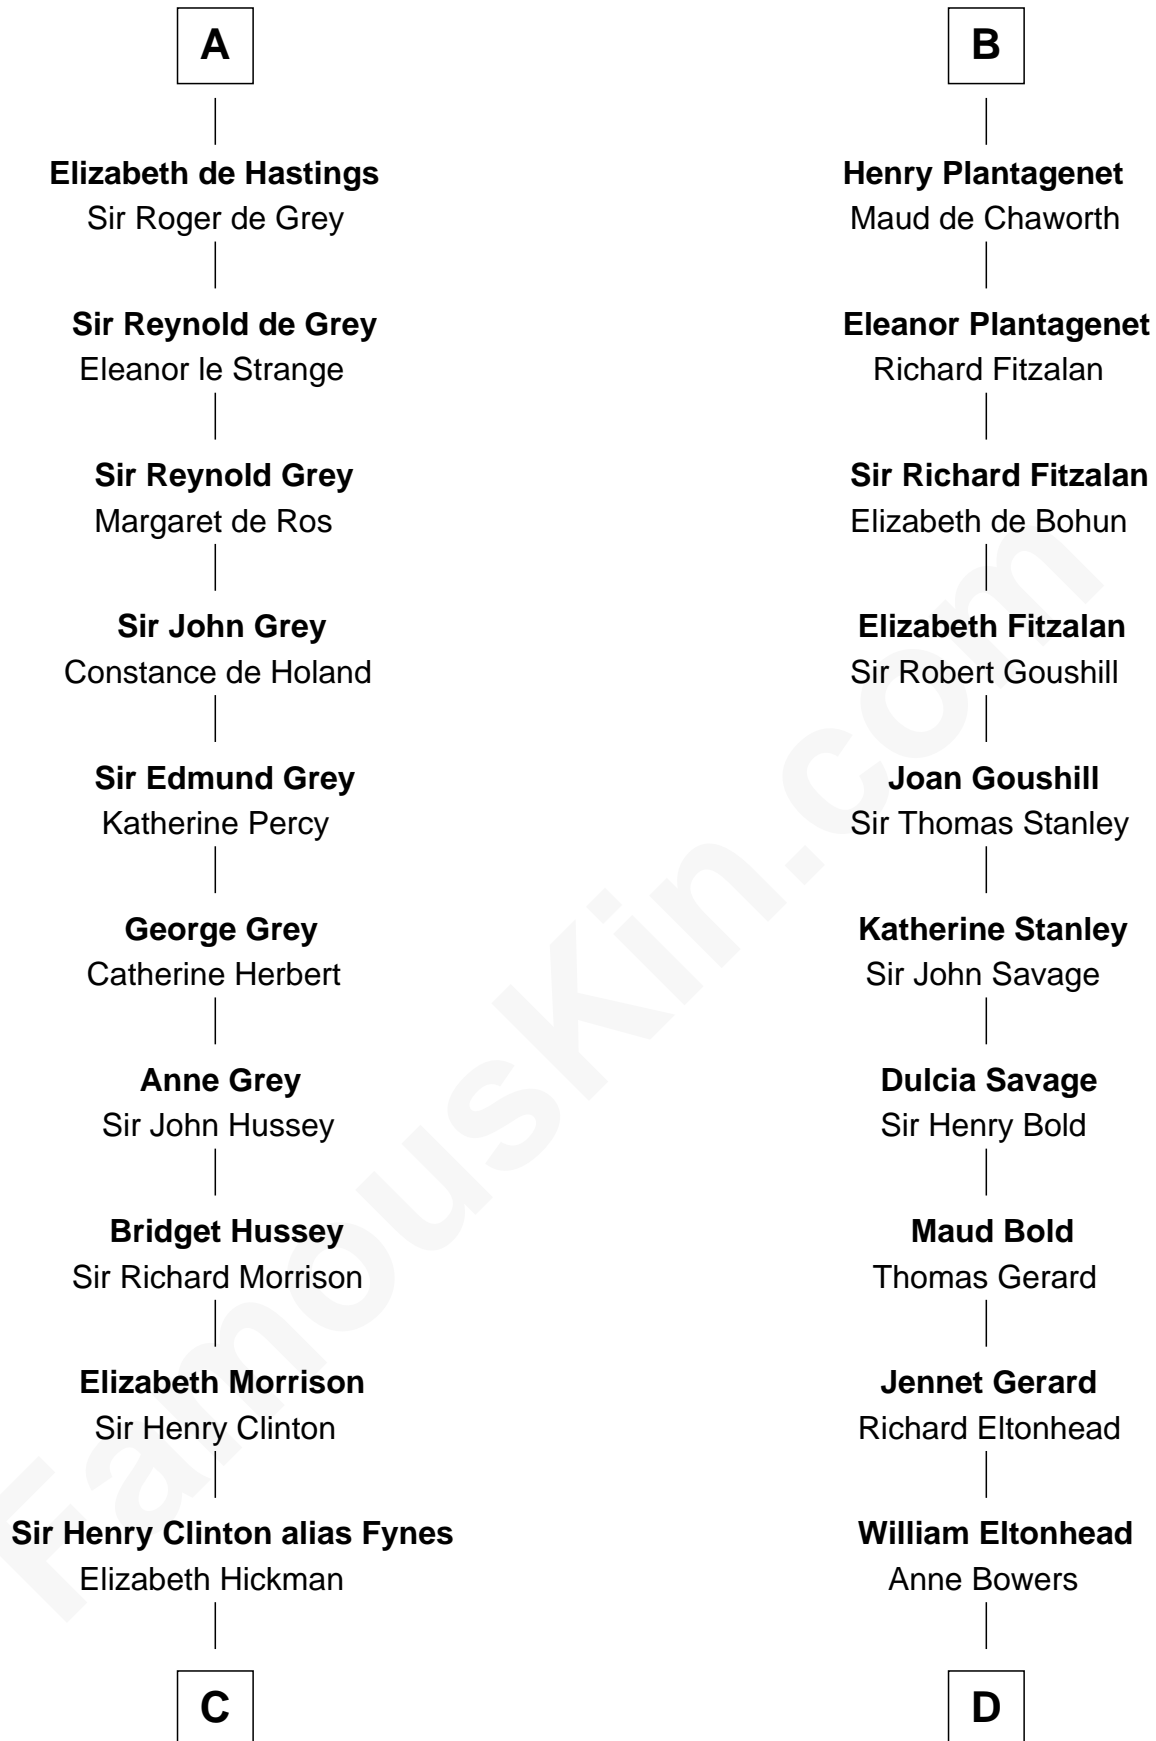

FamousKin.com Relationship Chart of

DeWitt Clinton

6th Governor of New York

21st cousin of

Richard Henry Lee

Signer of the Declaration of Independence

Henry I, King of France

Anne of Kiev

Blanche of Castile

Robert I, Count of Artois

Matilda of Brabant

Blanche of Artois

Edmund Plantagenet

B

C

William Clinton
Elizabeth Kennedy

James Clinton
Elizabeth Smith

Charles Clinton
Elizabeth Denniston

Gen. James Clinton
Mary DeWitt

DeWitt Clinton
6th Governor of New York

D

Richard Eltonhead
Anne Sutton

Alice Eltonhead
Henry Corbin

Laetitia Corbin
Richard Lee