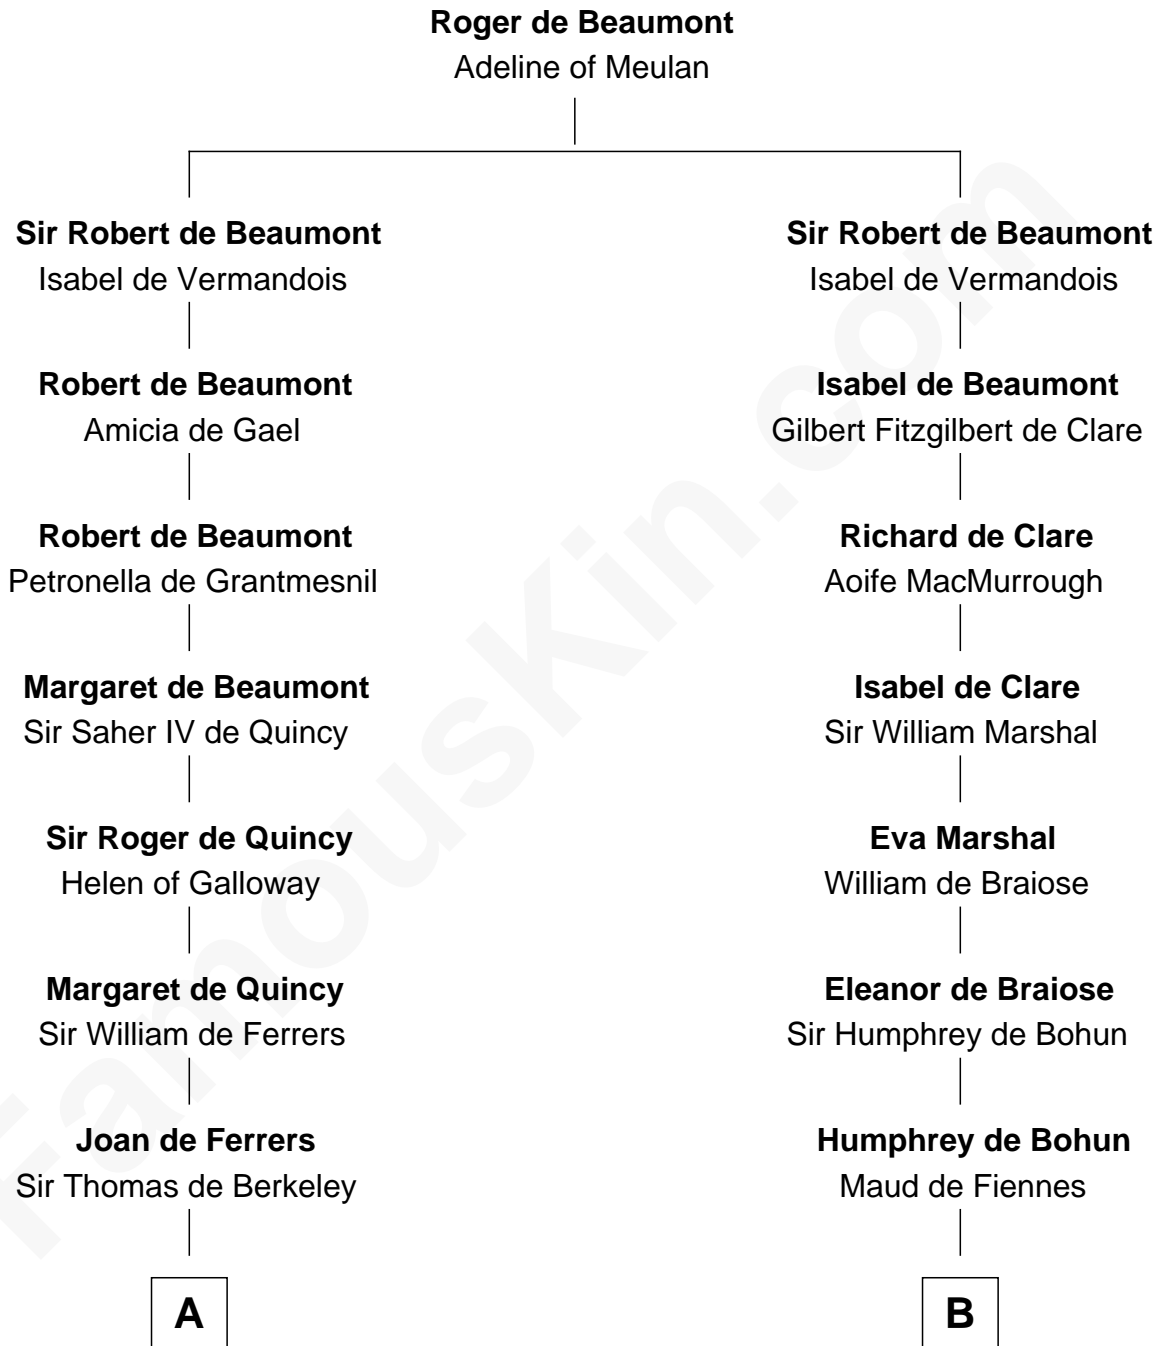

# FamousKin.com Relationship Chart of

**DeWitt Clinton**

*6th Governor of New York*

21st cousin of

**Richard Henry Lee**

*Signer of the Declaration of Independence*

**C**

**William Clinton**  
Elizabeth Kennedy

**James Clinton**  
Elizabeth Smith

**Charles Clinton**  
Elizabeth Denniston

**Gen. James Clinton**  
Mary DeWitt

**DeWitt Clinton**  
*6th Governor of New York*

**D**

**Richard Eltonhead**  
Anne Sutton

**Alice Eltonhead**  
Henry Corbin