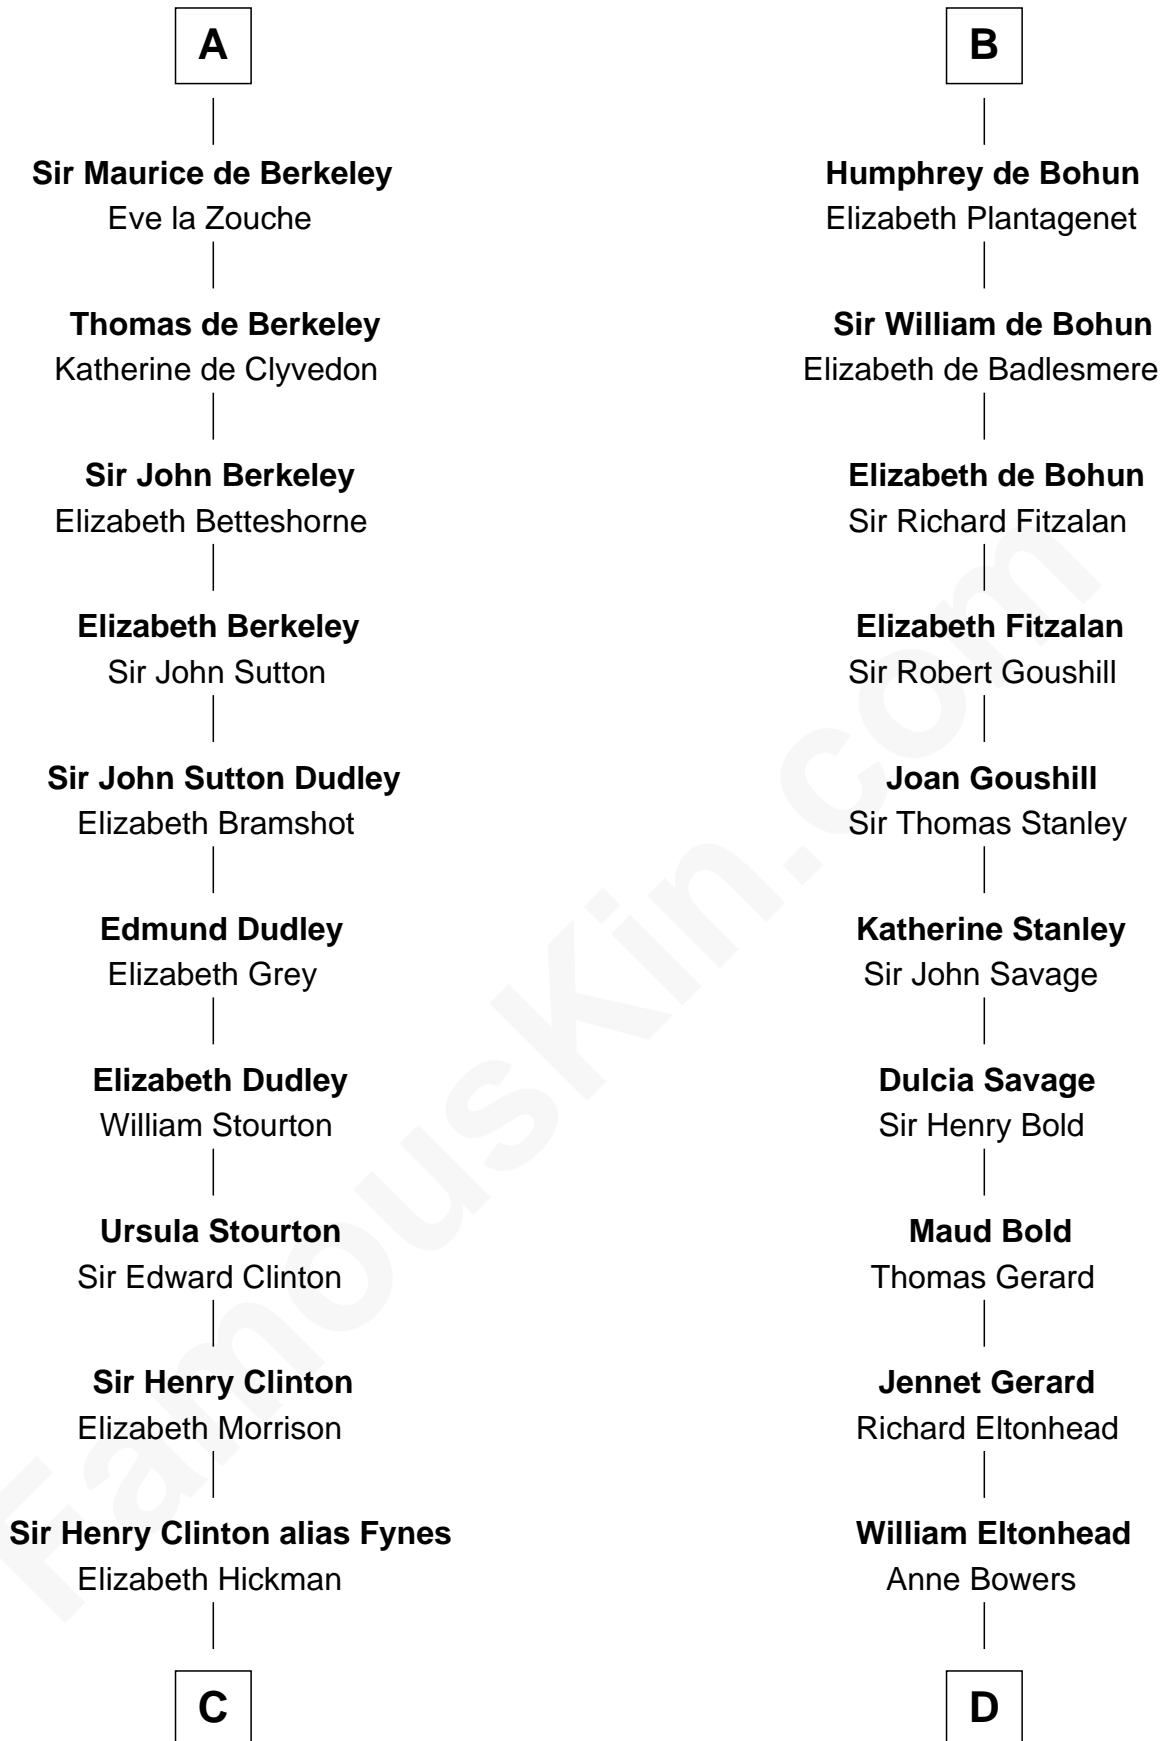

# FamousKin.com Relationship Chart of

**DeWitt Clinton**

*6th Governor of New York*

21st cousin of

**Richard Henry Lee**

*Signer of the Declaration of Independence*

**C**

**William Clinton**  
Elizabeth Kennedy

**James Clinton**  
Elizabeth Smith

**Charles Clinton**  
Elizabeth Denniston

**Gen. James Clinton**  
Mary DeWitt

**DeWitt Clinton**  
*6th Governor of New York*

**D**

**Richard Eltonhead**  
Anne Sutton

**Alice Eltonhead**  
Henry Corbin