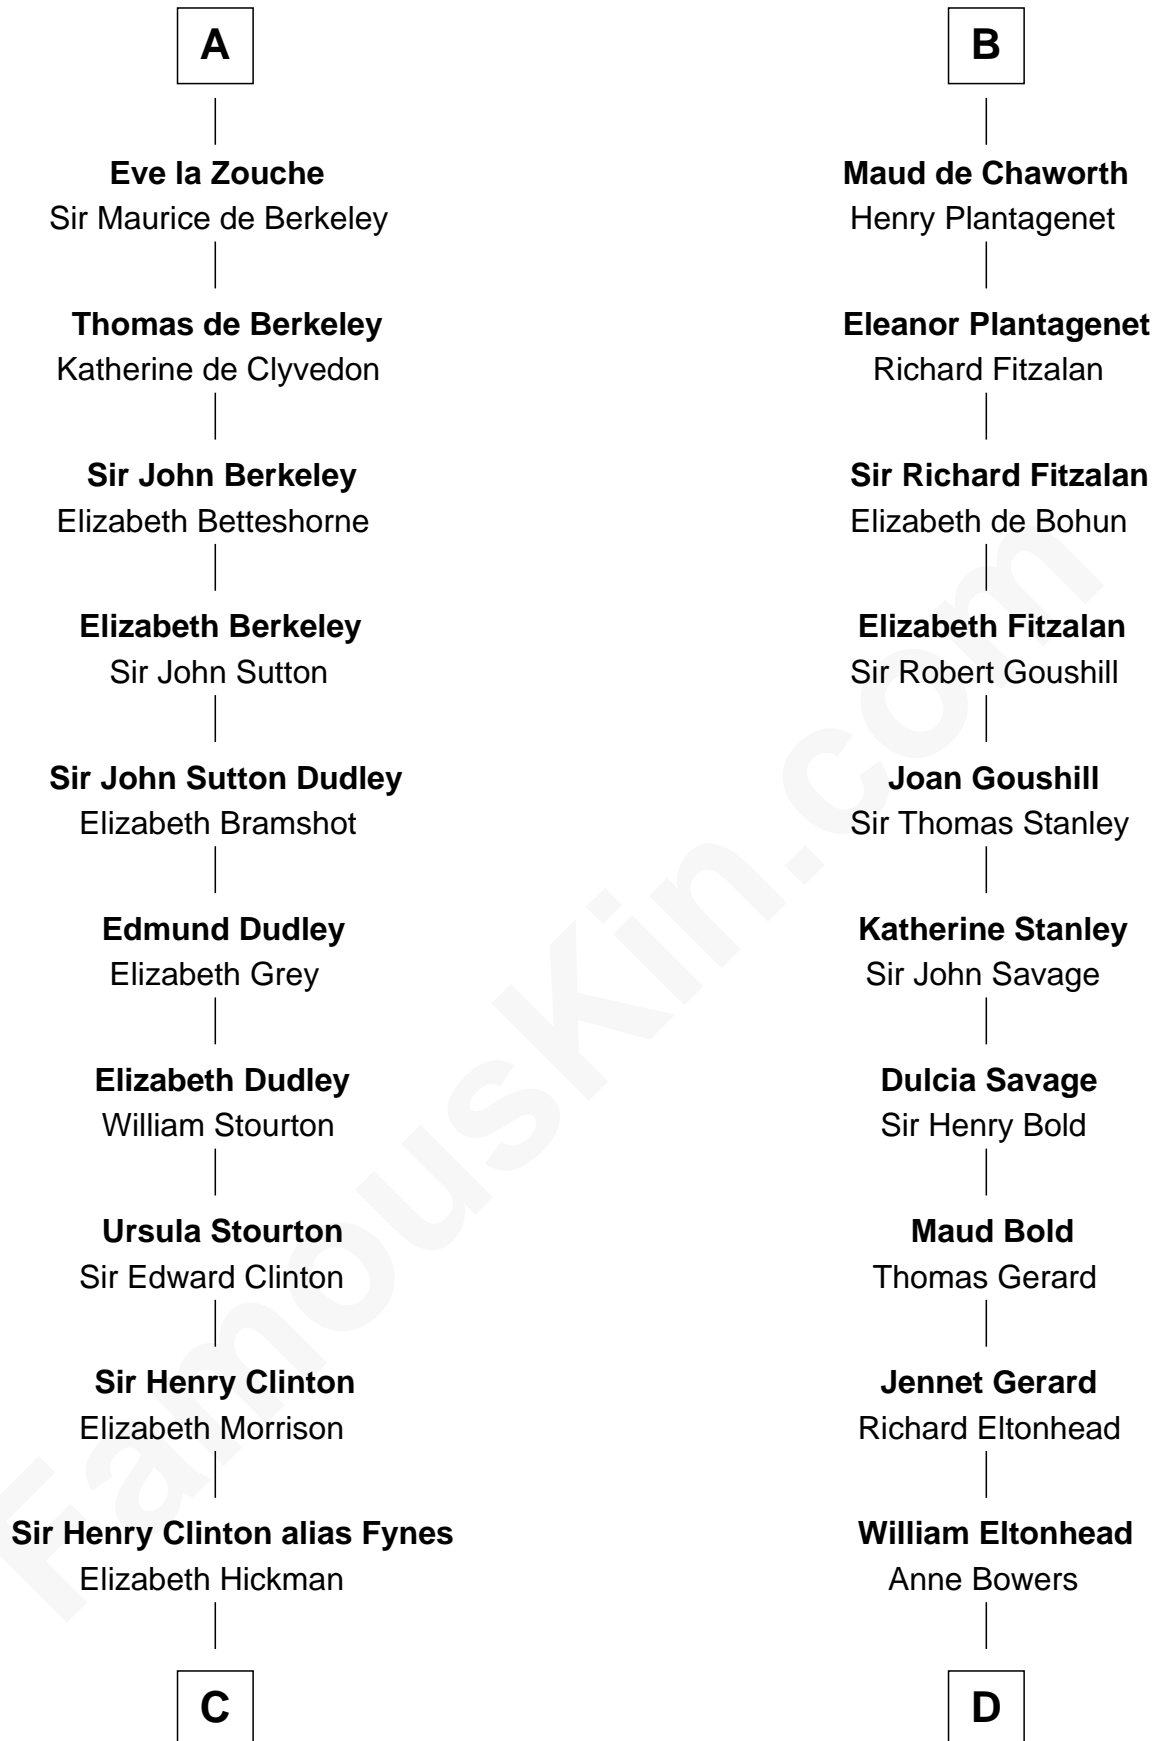

FamousKin.com Relationship Chart of

DeWitt Clinton

6th Governor of New York

21st cousin of

Richard Henry Lee

Signer of the Declaration of Independence

Hugh de Claremont

Margaret de Roucy

Eva Marshal

William de Braiose

Eve de Braiose

Sir William de Cantilupe

Milicent de Cantilupe

Eudo la Zouche

A

Adeliza de Clermont-en-Beauvaisis

Isabel le Bigod

Maud FitzJohn

William de Beauchamp

Isabella de Beauchamp

Sir Patrick de Chaworth

B

C

William Clinton
Elizabeth Kennedy

James Clinton
Elizabeth Smith

Charles Clinton
Elizabeth Denniston

Gen. James Clinton
Mary DeWitt

DeWitt Clinton
6th Governor of New York

D

Richard Eltonhead
Anne Sutton

Alice Eltonhead
Henry Corbin

Laetitia Corbin
Richard Lee