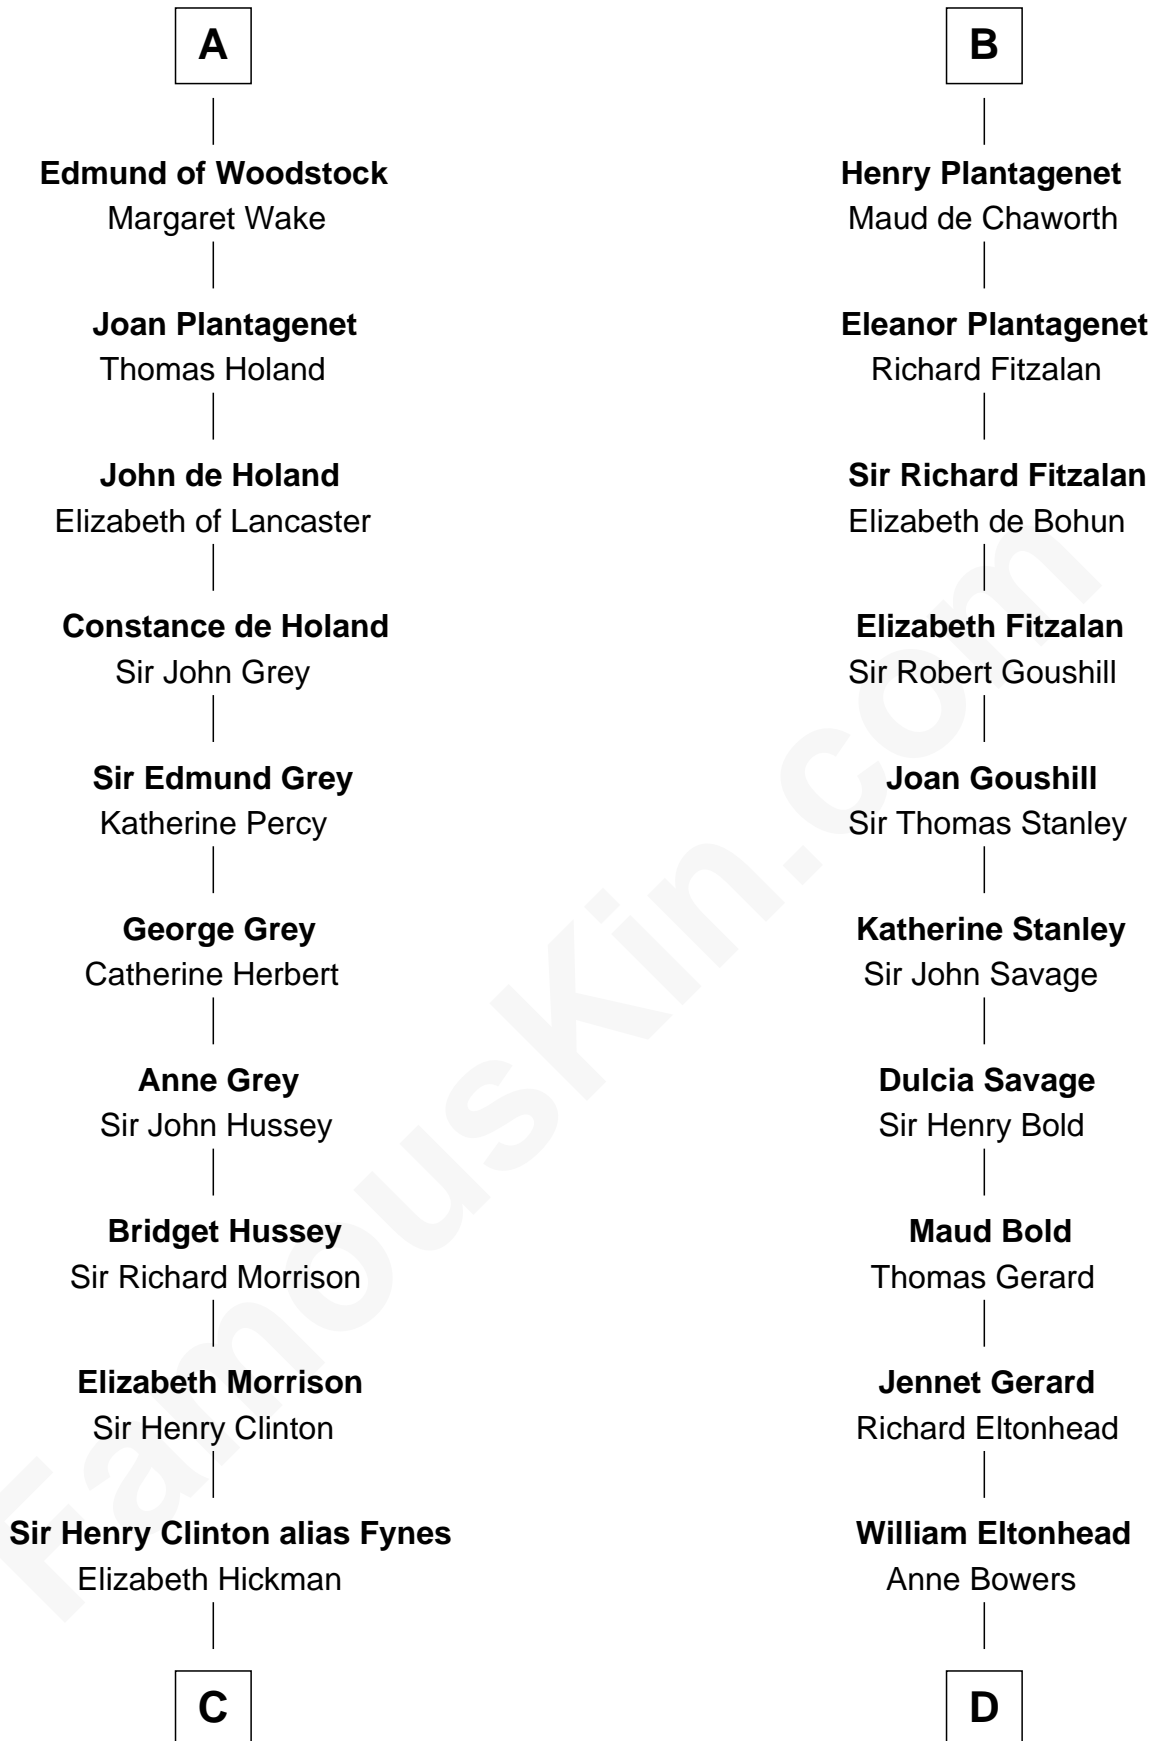

# FamousKin.com Relationship Chart of

**DeWitt Clinton**

*6th Governor of New York*

21st cousin of

**Richard Henry Lee**

*Signer of the Declaration of Independence*

**Robert I of Normandy**

Herleve of Falaise

Matilda of Flanders

**Henry I, King of England**

Maud of Scotland

**Maud of England**

Geoffrey Plantagenet

**Henry II, King of England**

Eleanor of Aquitaine

**John, King of England**

Isabelle of Angoulême

**Henry III, King of England**

Eleanor of Provence

**Edmund Plantagenet**

Blanche of Artois

**B**

**C**

**William Clinton**  
Elizabeth Kennedy

**James Clinton**  
Elizabeth Smith

**Charles Clinton**  
Elizabeth Denniston

**Gen. James Clinton**  
Mary DeWitt

**DeWitt Clinton**  
*6th Governor of New York*

**D**

**Richard Eltonhead**  
Anne Sutton

**Alice Eltonhead**  
Henry Corbin