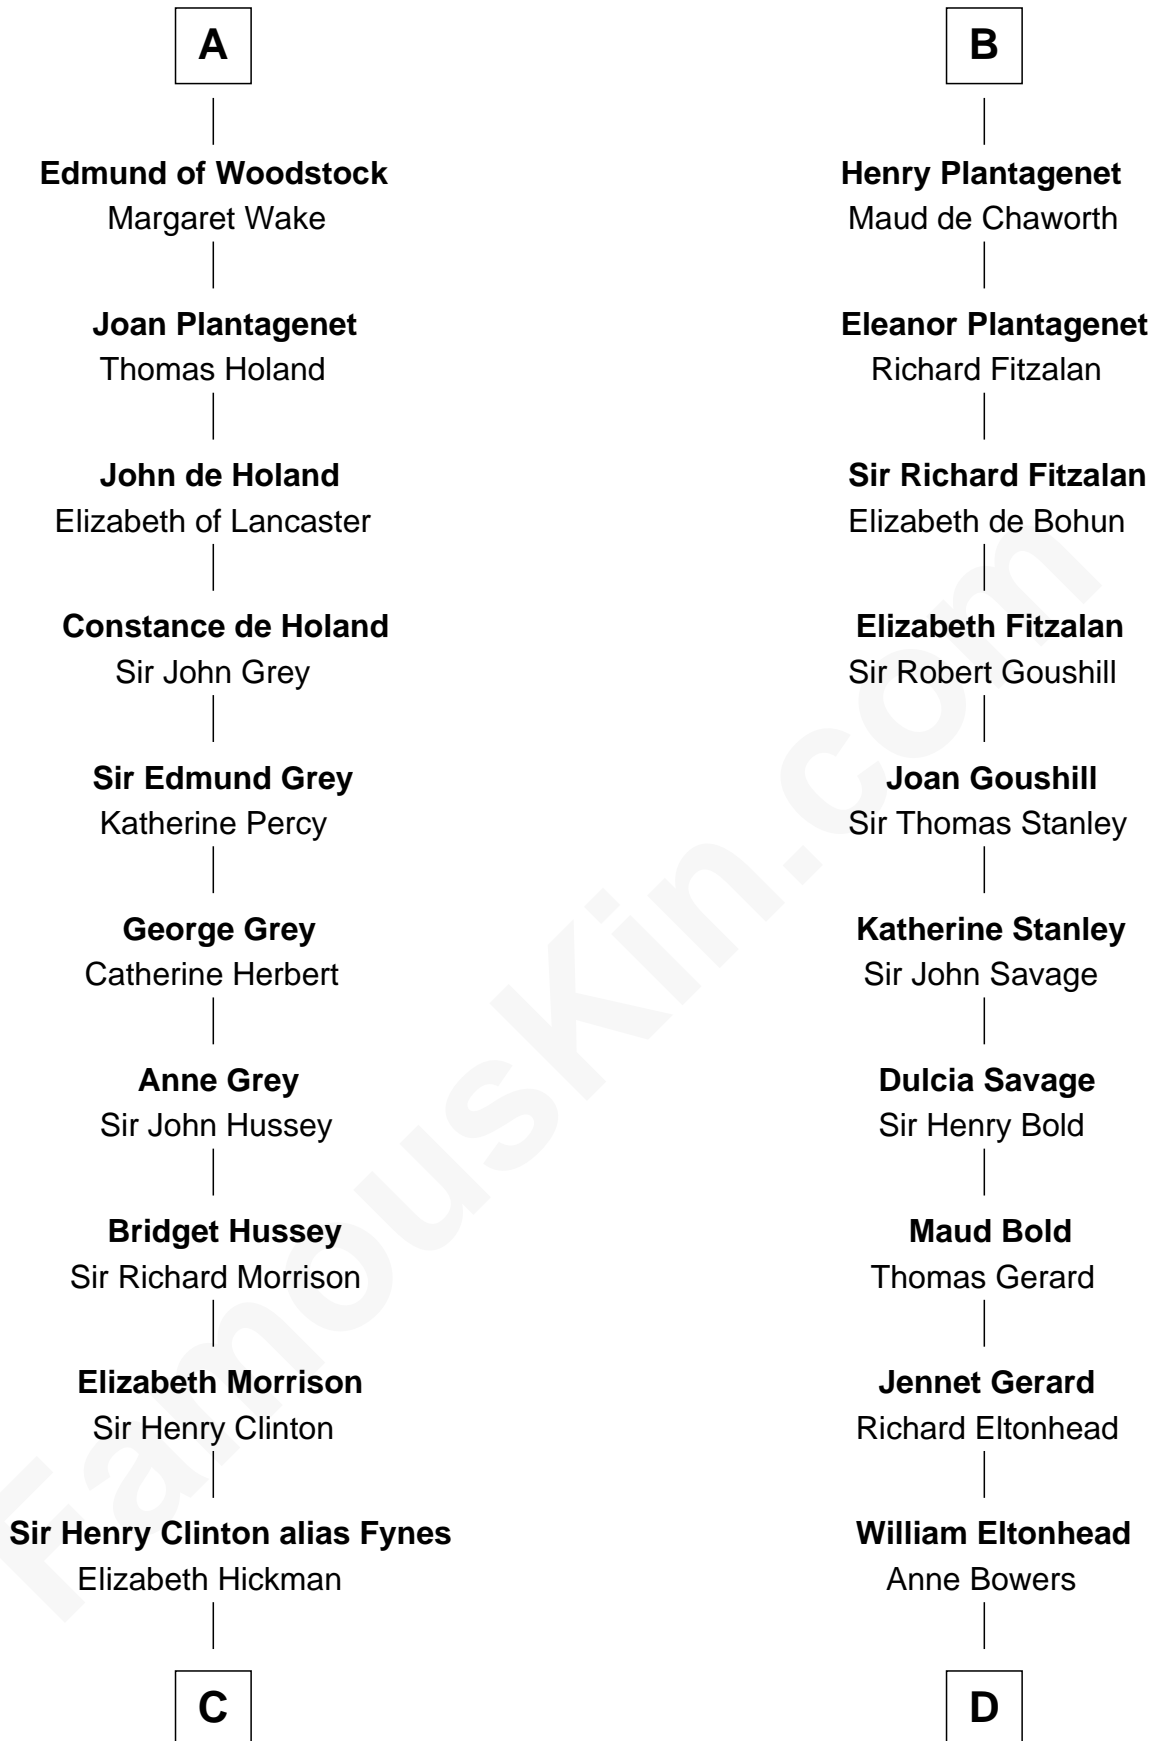

FamousKin.com Relationship Chart of

DeWitt Clinton

6th Governor of New York

21st cousin of

Richard Henry Lee

Signer of the Declaration of Independence

Baudoin V of Flanders

Adela of France

Matilda of Flanders
William I, King of England

Henry I, King of England
Maud of Scotland

Maud of England
Geoffrey Plantagenet

Henry II, King of England
Eleanor of Aquitaine

John, King of England
Isabelle of Angoulême

Henry III, King of England
Eleanor of Provence

Edward I, King of England
Margaret of France

A

Matilda of Flanders
William I, King of England

Henry I, King of England
Maud of Scotland

Maud of England
Geoffrey Plantagenet

Henry II, King of England
Eleanor of Aquitaine

John, King of England
Isabelle of Angoulême

Henry III, King of England
Eleanor of Provence

Edmund Plantagenet
Blanche of Artois

B

C

William Clinton
Elizabeth Kennedy