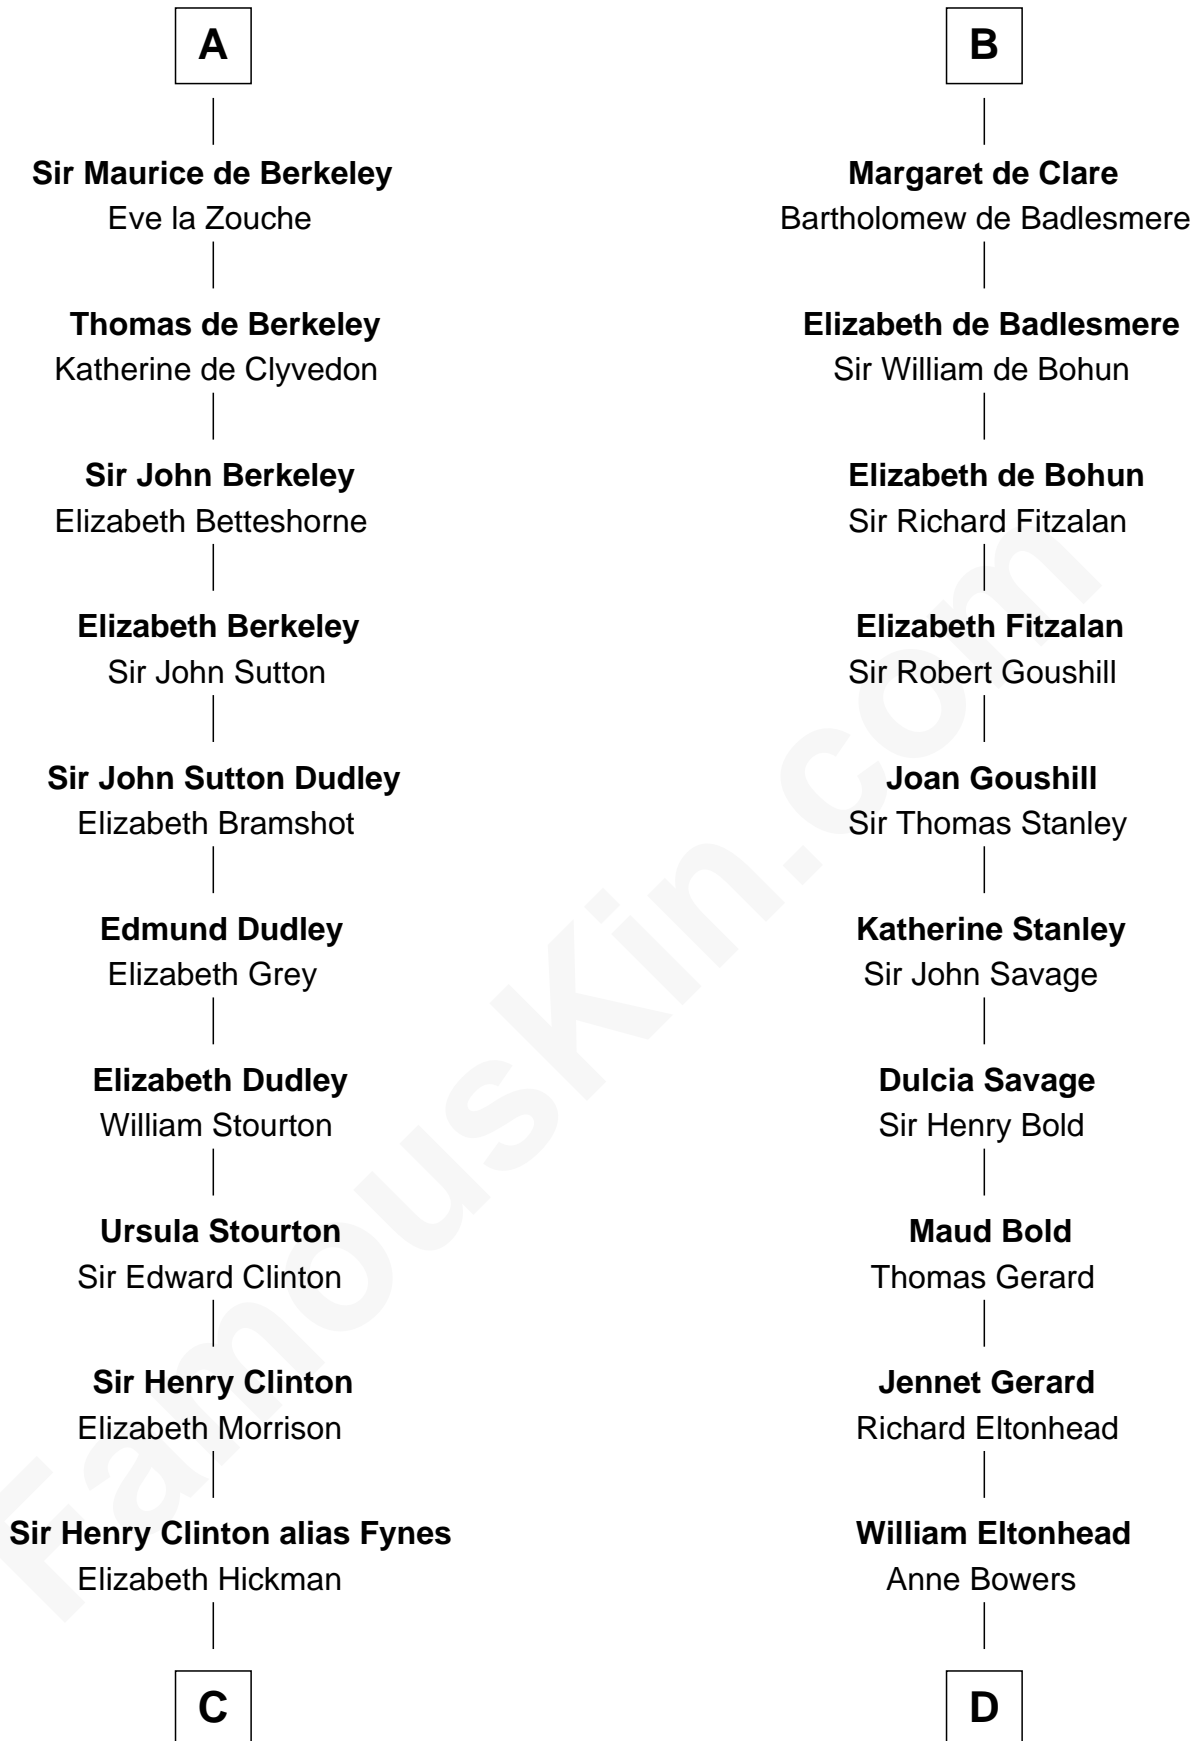

FamousKin.com Relationship Chart of

DeWitt Clinton

6th Governor of New York

21st cousin of

Richard Henry Lee

Signer of the Declaration of Independence

Roger de Montgomerie

Mabel Talvas

C

William Clinton
Elizabeth Kennedy

James Clinton
Elizabeth Smith

Charles Clinton
Elizabeth Denniston

Gen. James Clinton
Mary DeWitt

DeWitt Clinton
6th Governor of New York

D

Richard Eltonhead
Anne Sutton