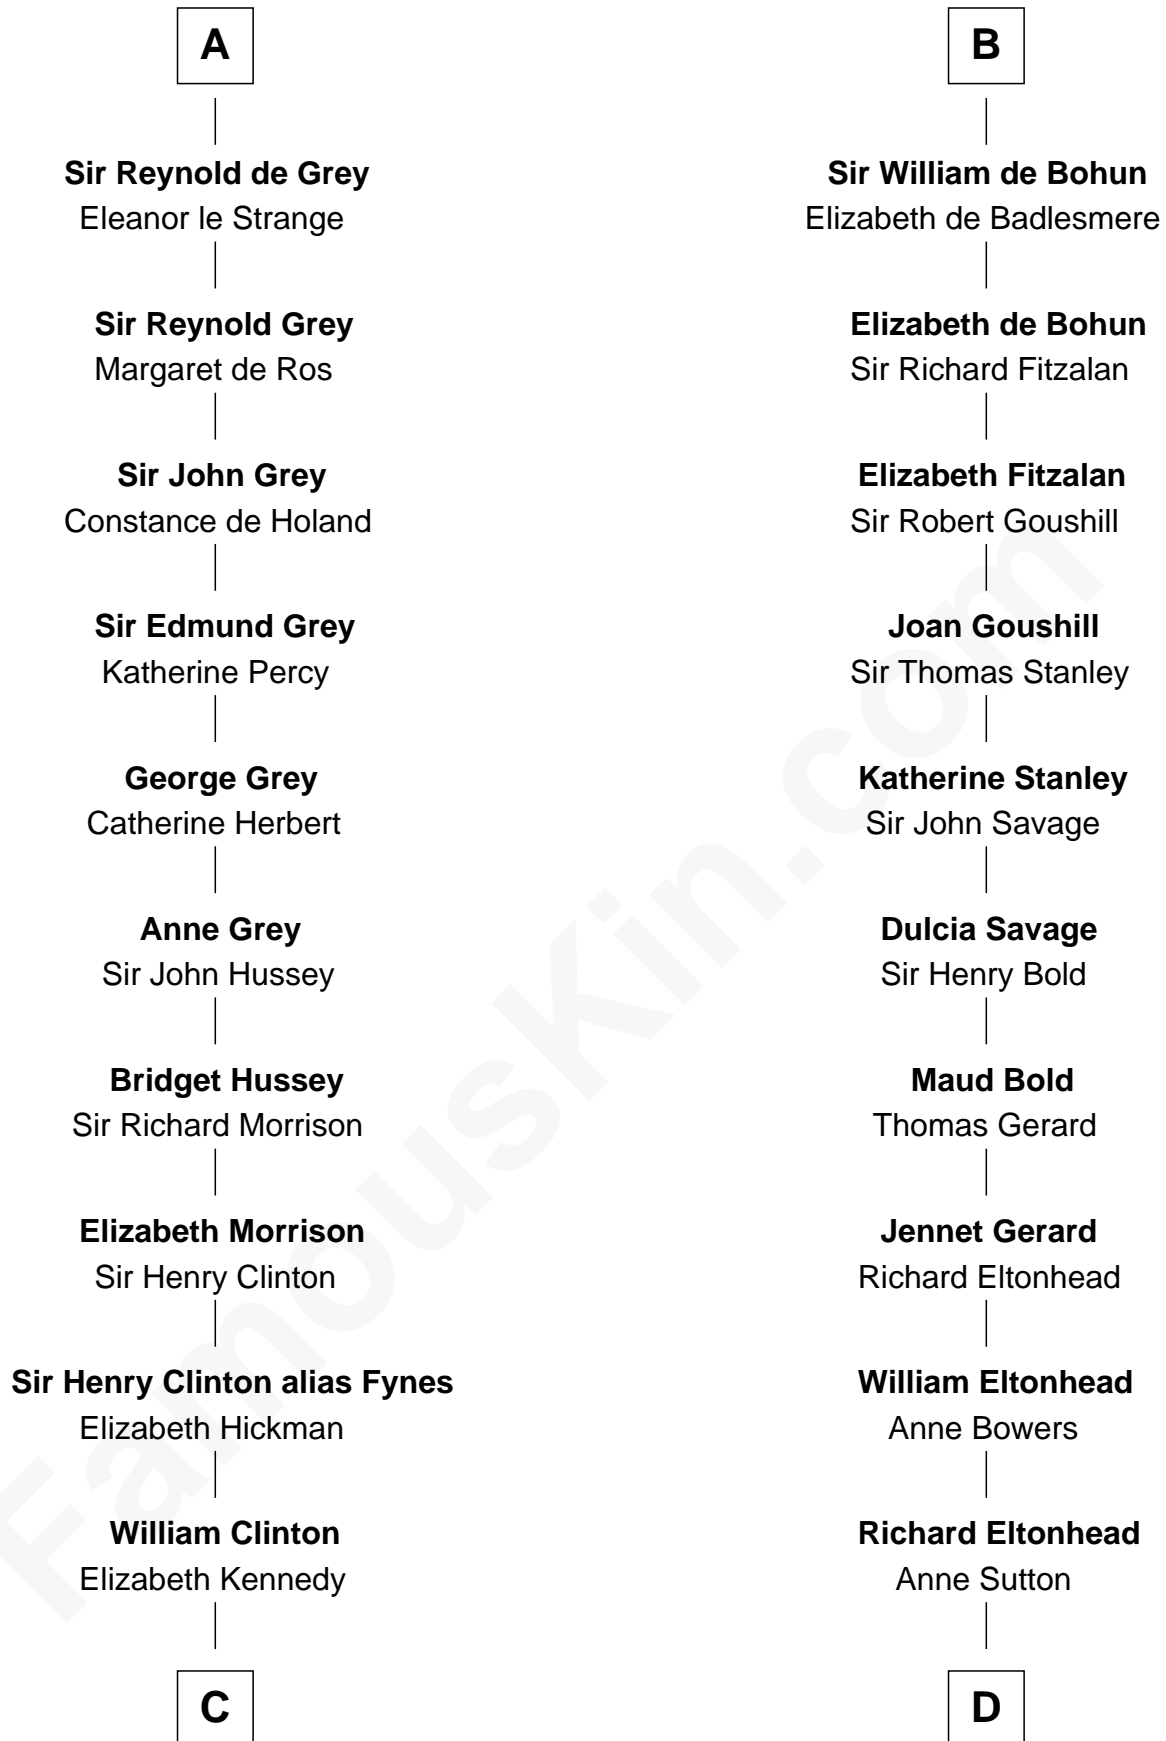

FamousKin.com Relationship Chart of

DeWitt Clinton

6th Governor of New York

20th cousin of

Richard Henry Lee

Signer of the Declaration of Independence

Miles of Gloucester

Sibyl de Neufmarche

Eleanor de Bohun

Sir John de Verdun

Maud de Verdun

Sir John de Grey

Sir Roger de Grey

Elizabeth de Hastings

A

Margaret of Hereford

Eleanor de Braiose

Humphrey de Bohun

Maud de Fiennes

Humphrey de Bohun

Elizabeth Plantagenet

B

C

James Clinton
Elizabeth Smith

Charles Clinton
Elizabeth Denniston

Gen. James Clinton
Mary DeWitt

DeWitt Clinton
6th Governor of New York

D

Alice Eltonhead
Henry Corbin

Laetitia Corbin
Richard Lee

Gov. Thomas Lee
Hannah Ludwell

Richard Henry Lee
Signer of Declaration of Independence