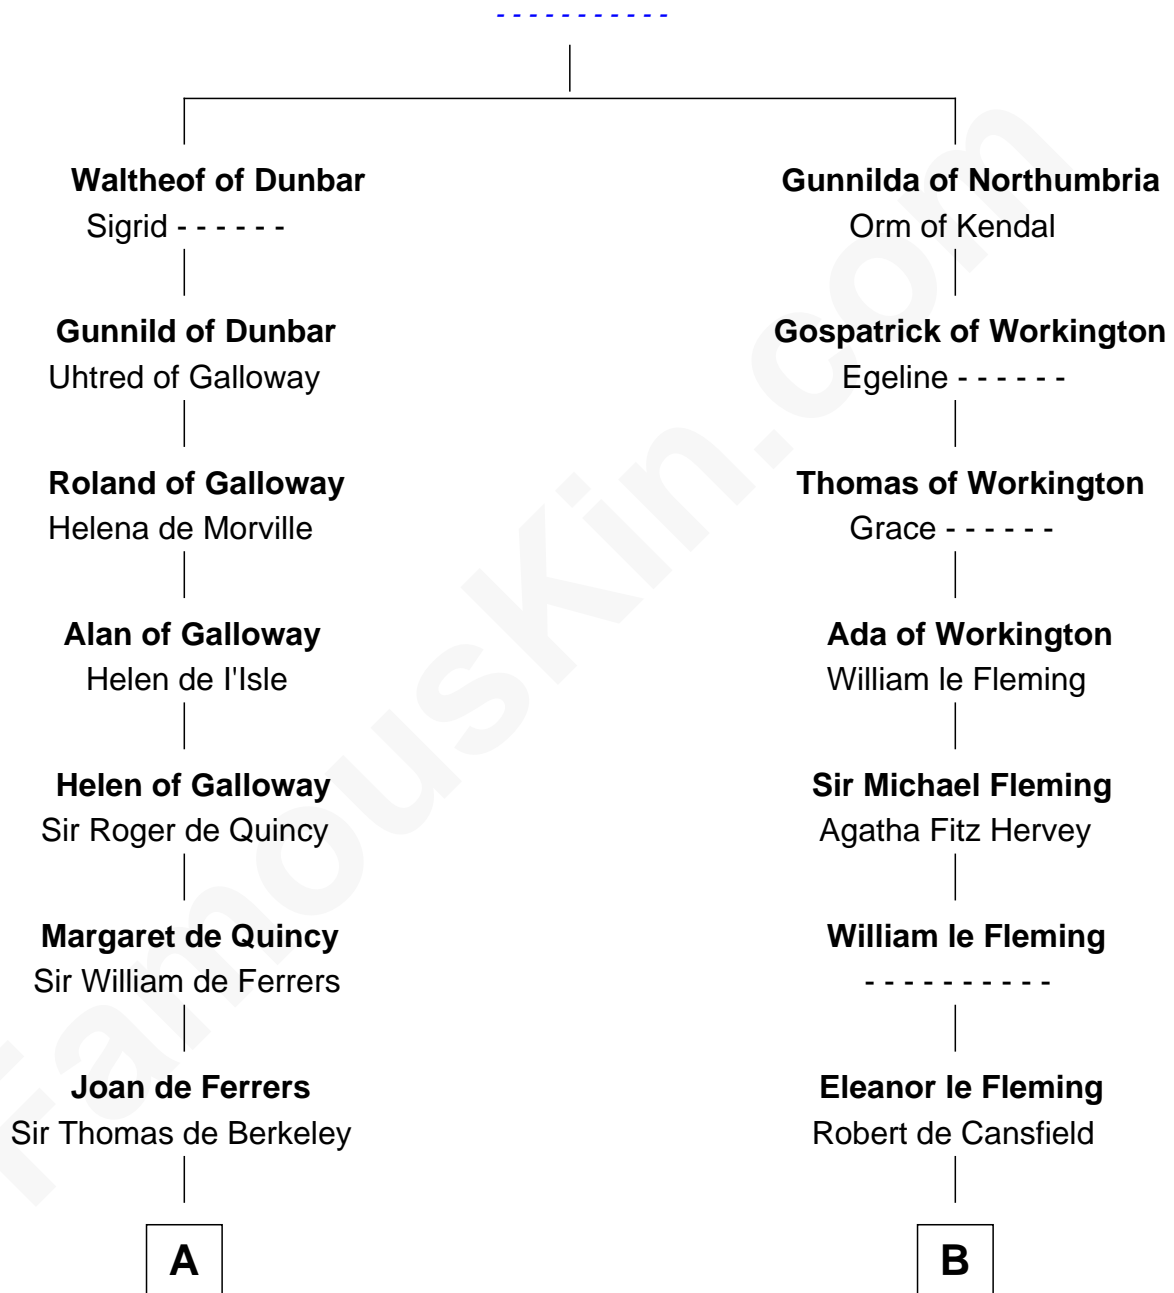

# FamousKin.com Relationship Chart of

**DeWitt Clinton**

*6th Governor of New York*

21st cousin of

**Richard Henry Lee**

*Signer of the Declaration of Independence*

## Gospatric I of Northumbria

**C**

**William Clinton**  
Elizabeth Kennedy

**James Clinton**  
Elizabeth Smith

**Charles Clinton**  
Elizabeth Denniston

**Gen. James Clinton**  
Mary DeWitt

**DeWitt Clinton**  
*6th Governor of New York*