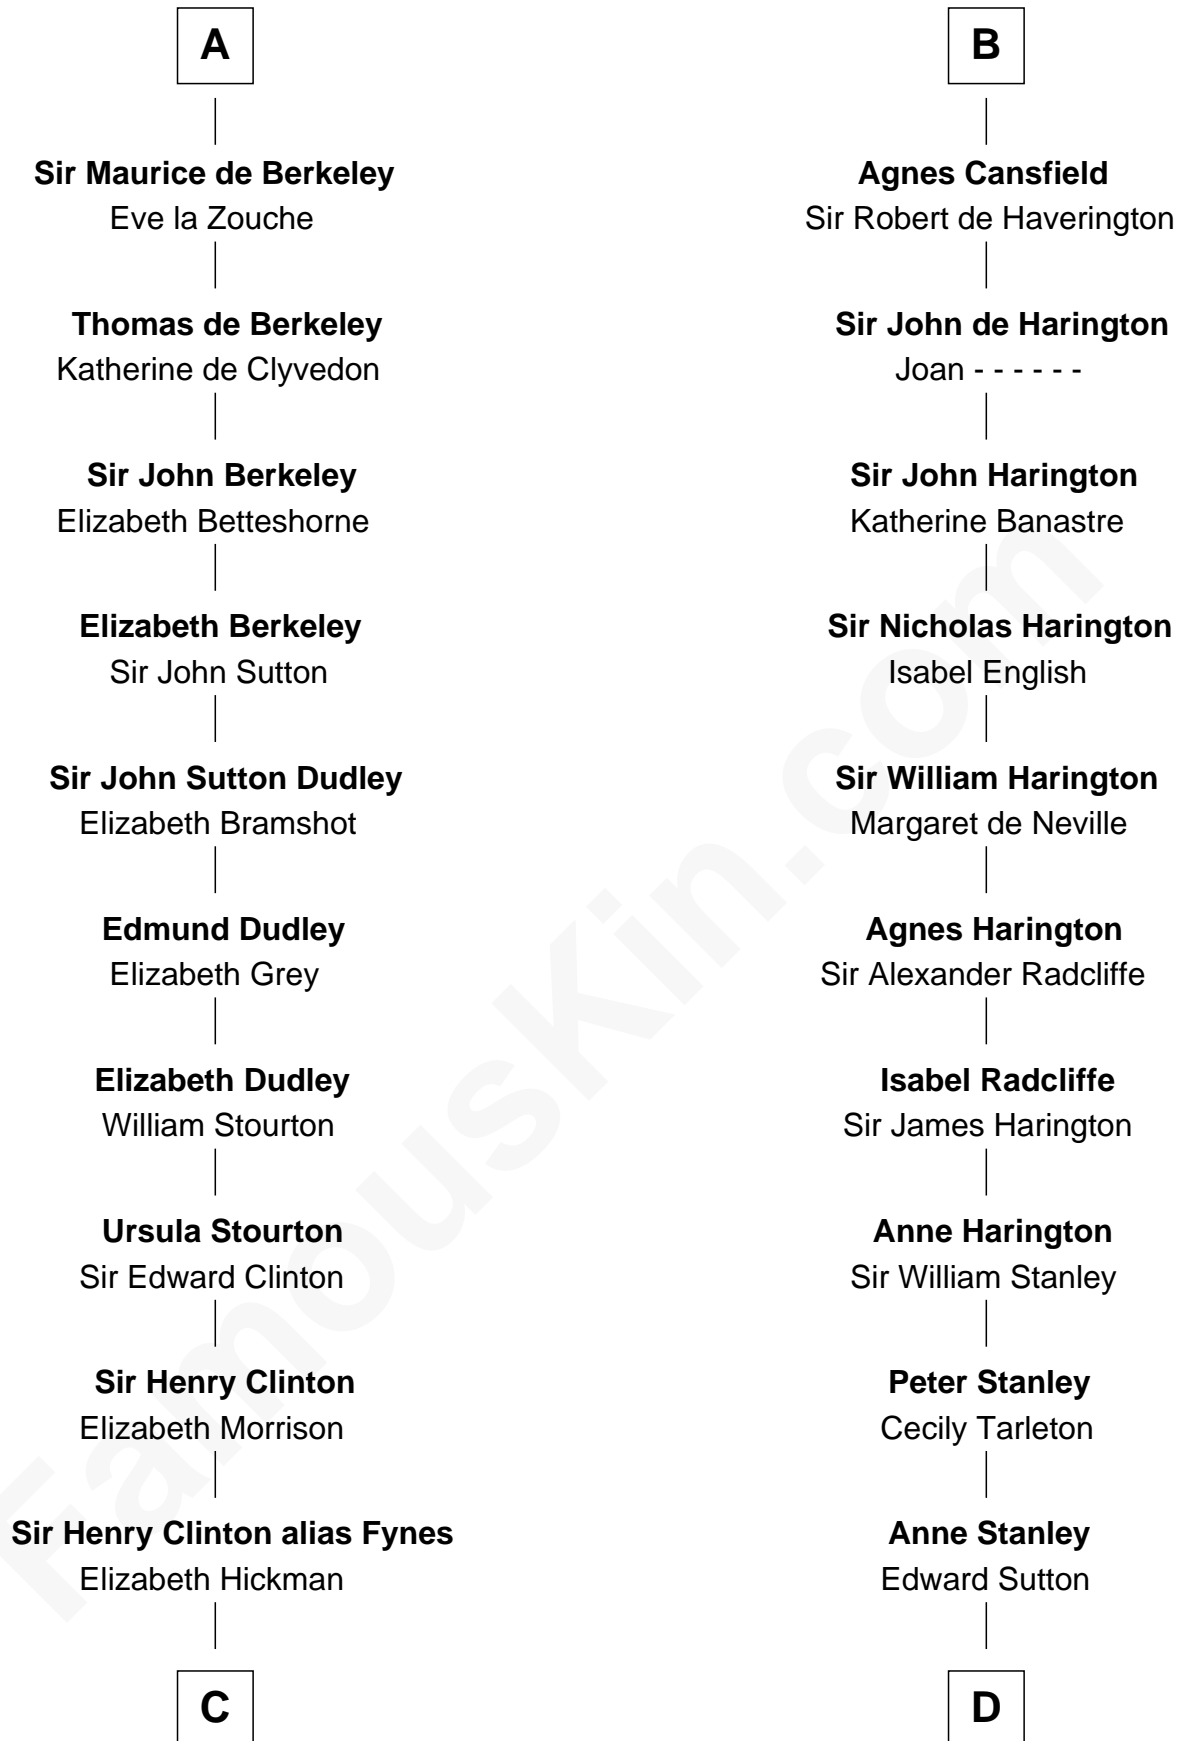

# FamousKin.com Relationship Chart of

**DeWitt Clinton**

*6th Governor of New York*

21st cousin of

**Richard Henry Lee**

*Signer of the Declaration of Independence*

## Gospatric I of Northumbria

**C**

**William Clinton**  
Elizabeth Kennedy

**James Clinton**  
Elizabeth Smith

**Charles Clinton**  
Elizabeth Denniston

**Gen. James Clinton**  
Mary DeWitt

**DeWitt Clinton**  
*6th Governor of New York*