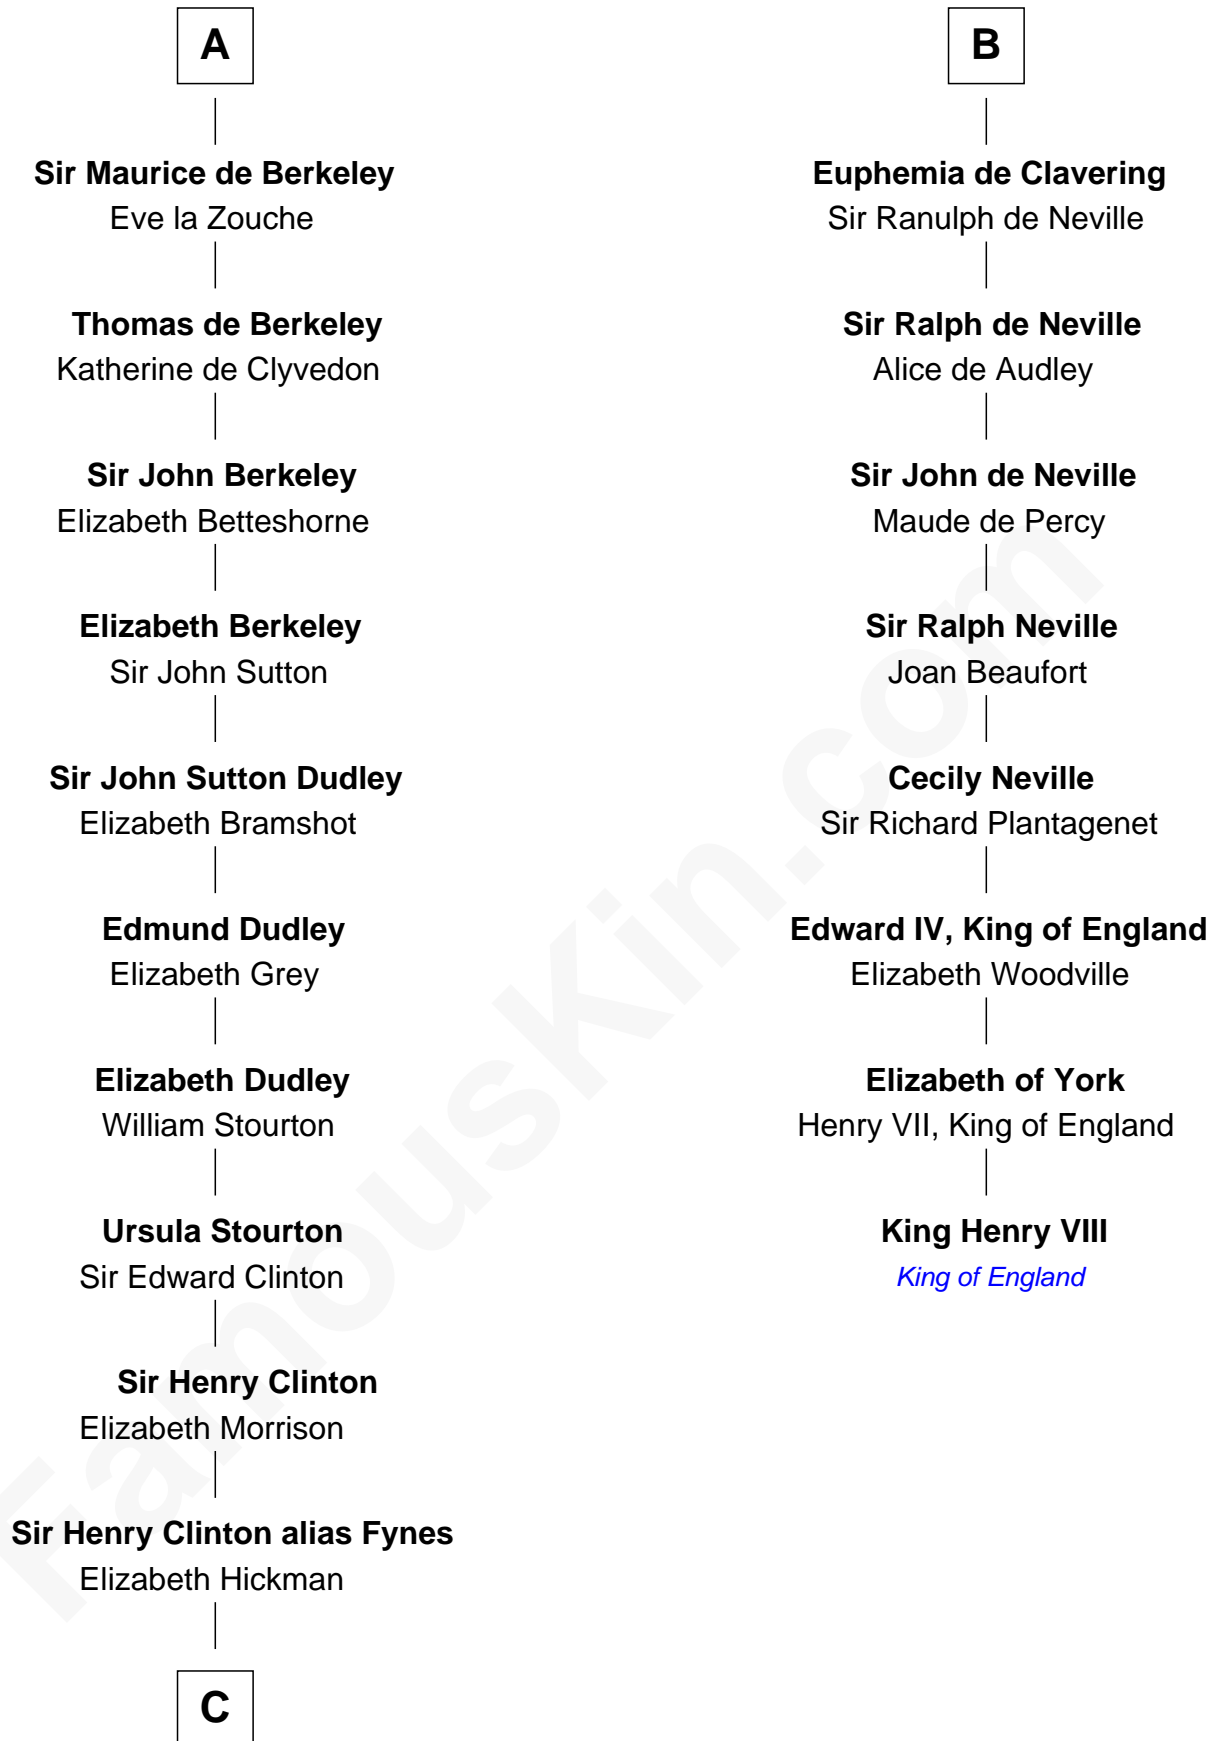

# FamousKin.com Relationship Chart of

**DeWitt Clinton**

*6th Governor of New York*

14th cousin 7 times removed of

**King Henry VIII**

*King of England*

**Norman Ranulf**

**C**

—  
**William Clinton**  
Elizabeth Kennedy

—  
**James Clinton**  
Elizabeth Smith

—  
**Charles Clinton**  
Elizabeth Denniston

—  
**Gen. James Clinton**  
Mary DeWitt

—  
**DeWitt Clinton**  
*6th Governor of New York*