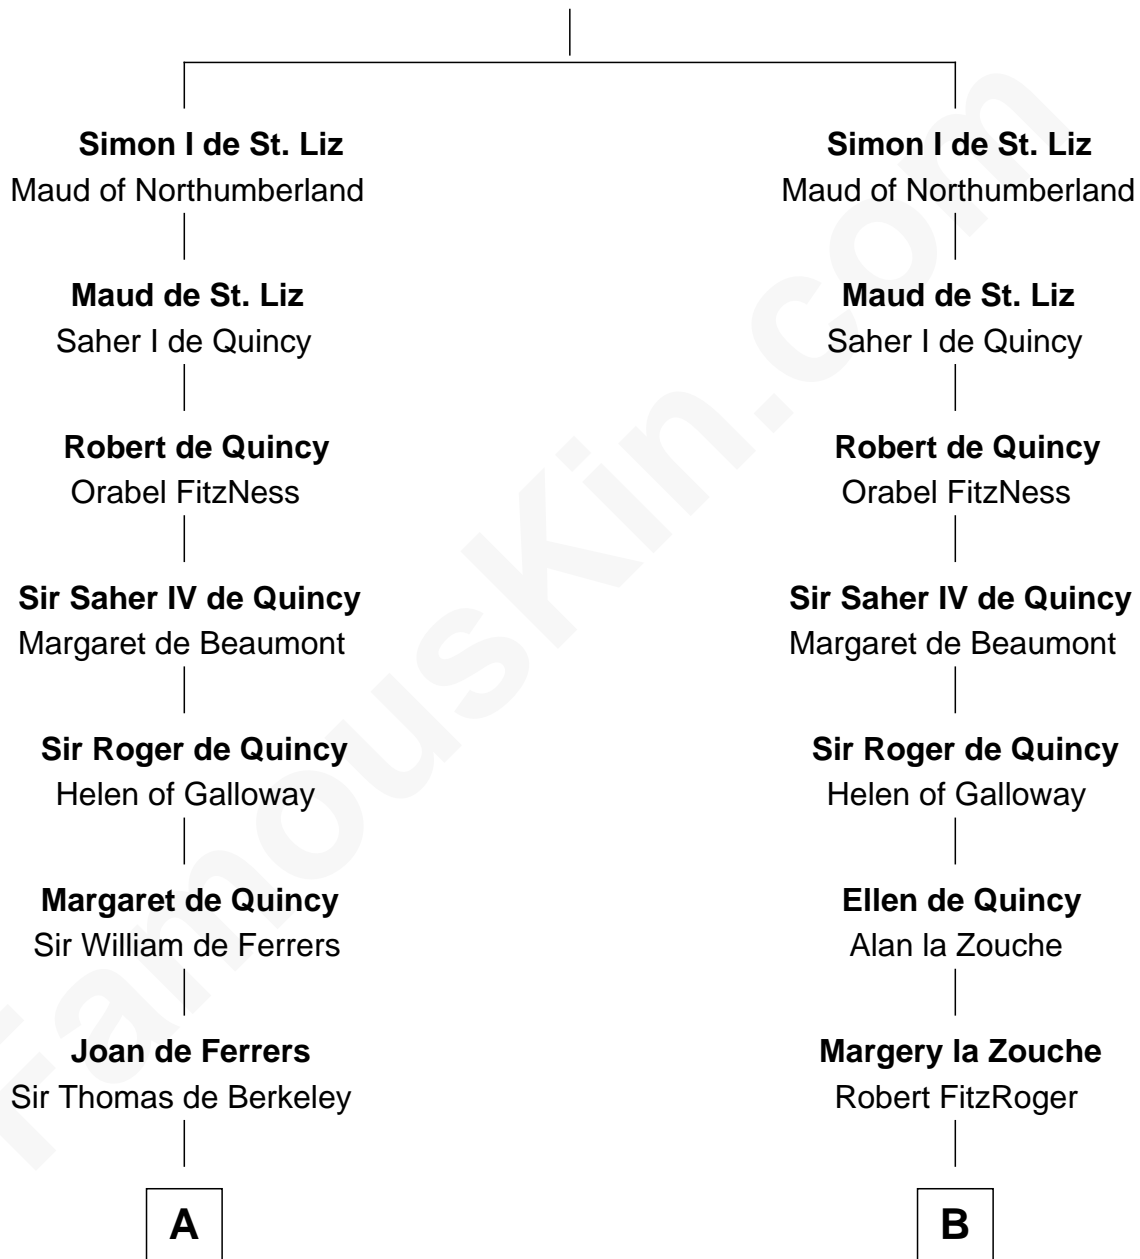

# FamousKin.com Relationship Chart of

**DeWitt Clinton**

*6th Governor of New York*

14th cousin 7 times removed of

**King Henry VIII**

*King of England*

**Norman Ranulf**

**C**

—  
**William Clinton**  
Elizabeth Kennedy

—  
**James Clinton**  
Elizabeth Smith

—  
**Charles Clinton**  
Elizabeth Denniston

—  
**Gen. James Clinton**  
Mary DeWitt

—  
**DeWitt Clinton**  
*6th Governor of New York*