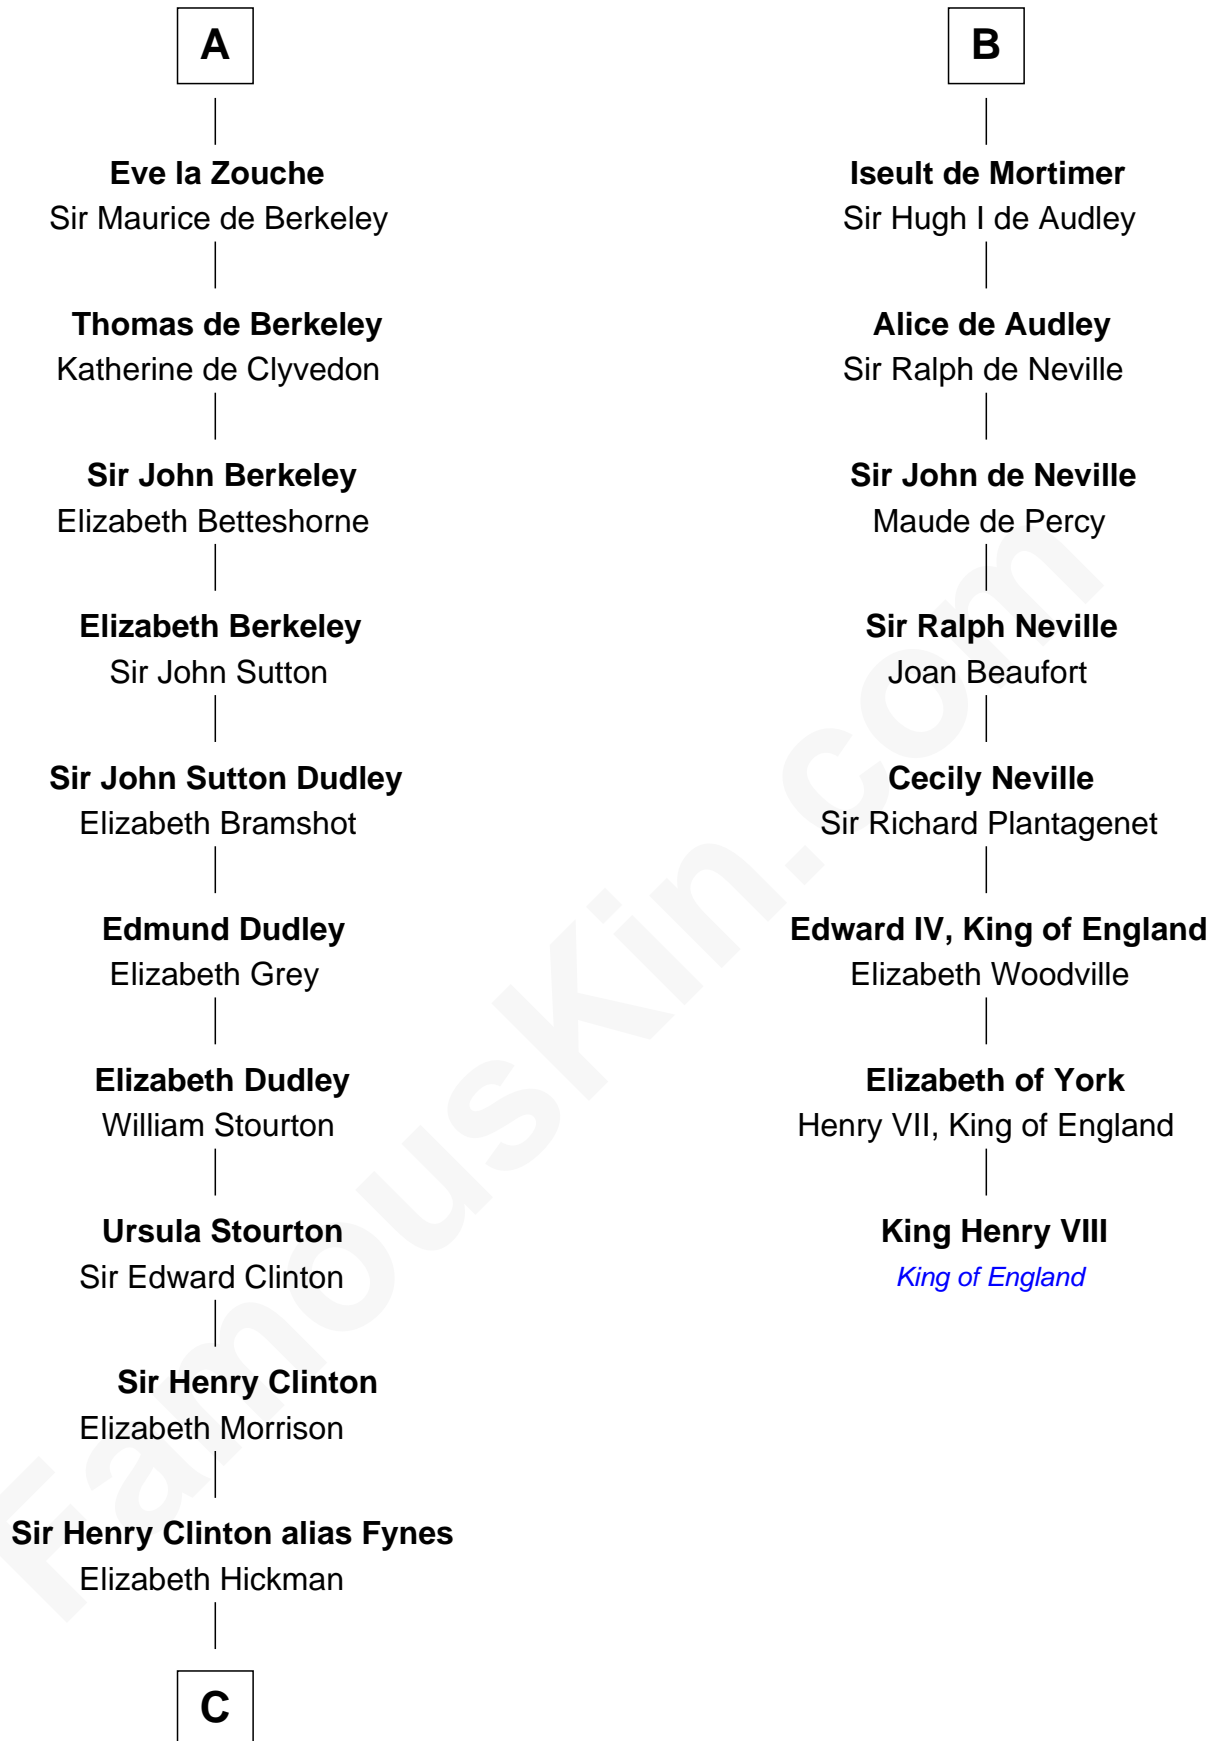

FamousKin.com Relationship Chart of

DeWitt Clinton

6th Governor of New York

14th cousin 7 times removed of

King Henry VIII

King of England

Gilla Comgaill O'Toole
Sadb Mael Morda O'Domnail

Muitchertach O'Toole
Cacht Inion Loigsig O'Morda

Mor O'Toole
Dermot MacMurrough

Aoife MacMurrough
Richard de Clare

Isabel de Clare
Sir William Marshal

Eva Marshal
William de Braiose

Eve de Braiose
Sir William de Cantilupe

Milicent de Cantilupe
Eudo la Zouche

A

Muitchertach O'Toole
Cacht Inion Loigsig O'Morda

Mor O'Toole
Dermot MacMurrough

Aoife MacMurrough
Richard de Clare

Isabel de Clare
Sir William Marshal

Eva Marshal
William de Braiose

Maud de Braose
Roger Mortimer

Sir Edmund Mortimer
Margaret de Fiennes

B

C

—
William Clinton
Elizabeth Kennedy

—
James Clinton
Elizabeth Smith

—
Charles Clinton
Elizabeth Denniston

—
Gen. James Clinton
Mary DeWitt

—
DeWitt Clinton
6th Governor of New York