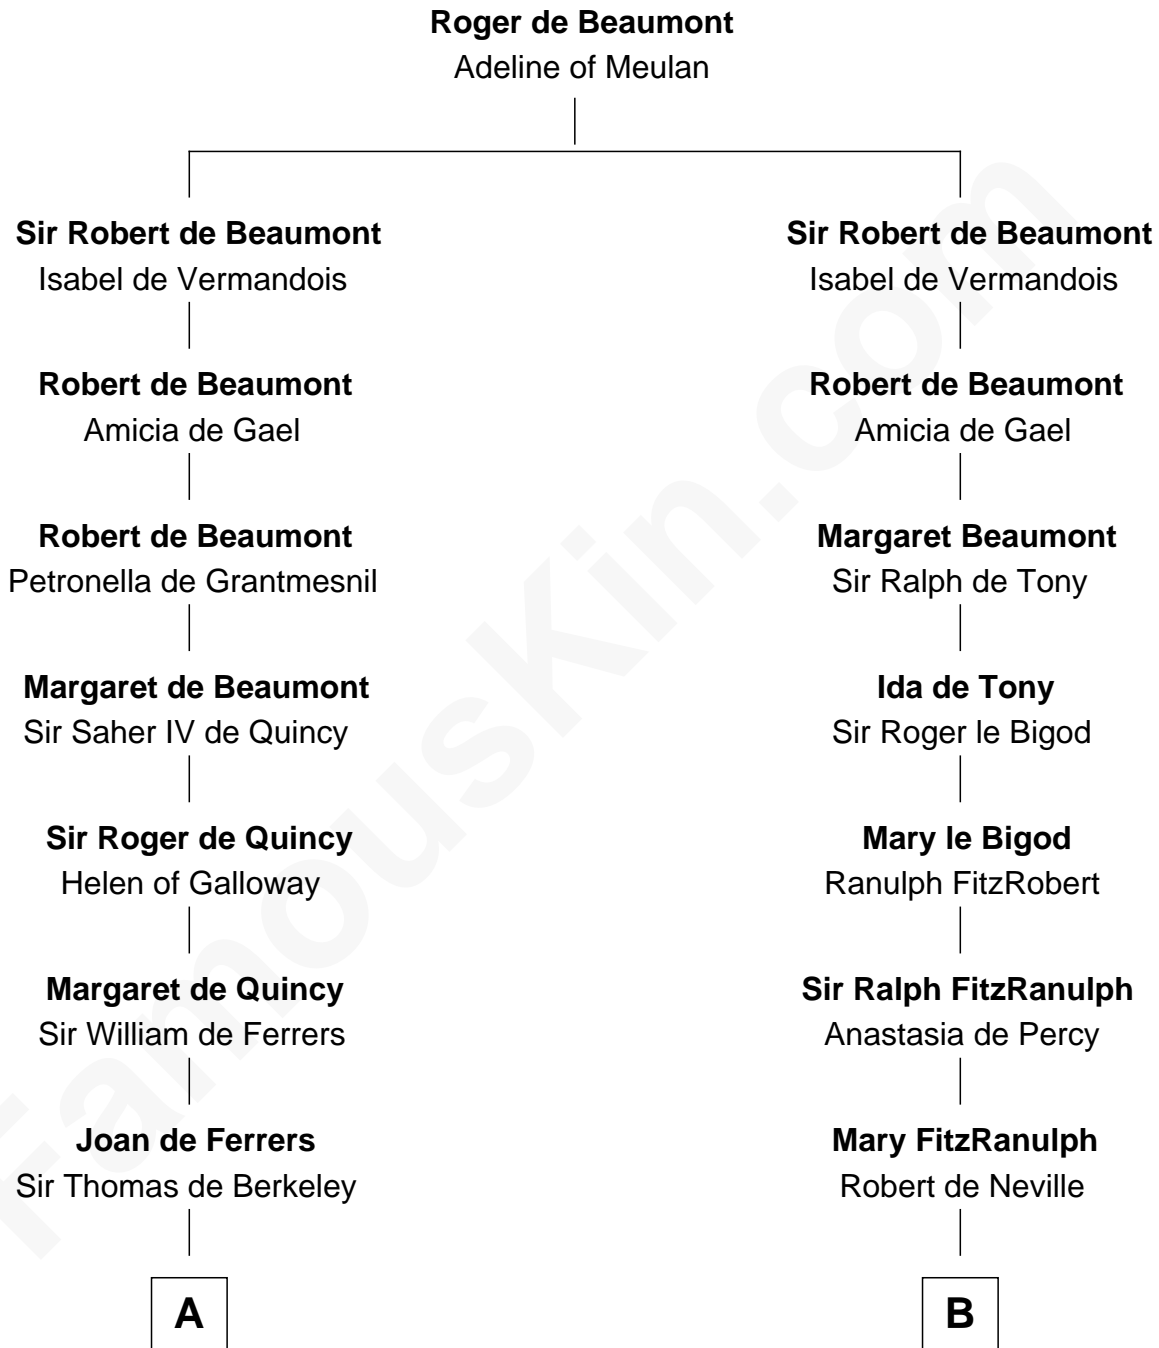

FamousKin.com Relationship Chart of

DeWitt Clinton

6th Governor of New York

14th cousin 7 times removed of

King Henry VIII

King of England

C

—
William Clinton
Elizabeth Kennedy

—
James Clinton
Elizabeth Smith

—
Charles Clinton
Elizabeth Denniston

—
Gen. James Clinton
Mary DeWitt

—
DeWitt Clinton
6th Governor of New York

FamousKin.com