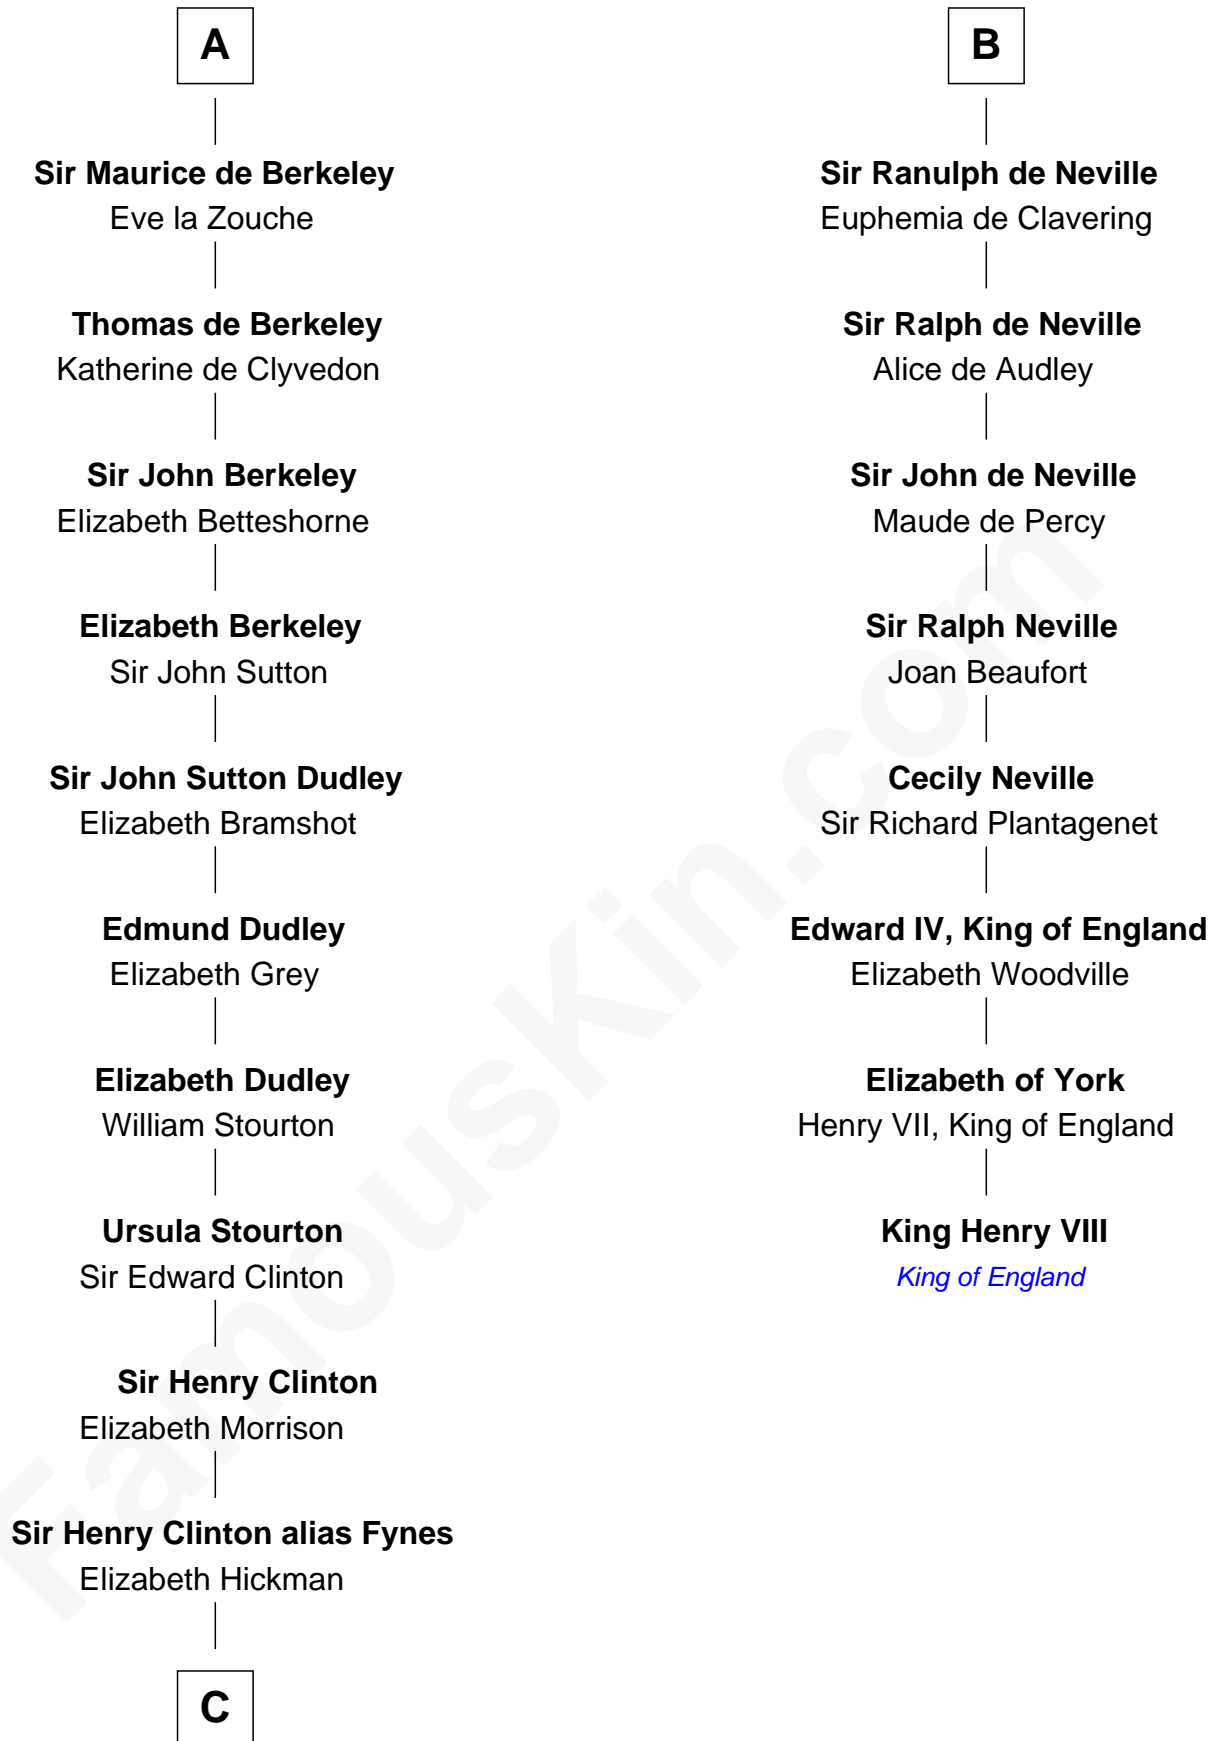

FamousKin.com Relationship Chart of

DeWitt Clinton

6th Governor of New York

14th cousin 7 times removed of

King Henry VIII

King of England

C

—
William Clinton
Elizabeth Kennedy

—
James Clinton
Elizabeth Smith

—
Charles Clinton
Elizabeth Denniston

—
Gen. James Clinton
Mary DeWitt

—
DeWitt Clinton
6th Governor of New York

FamousKin.com