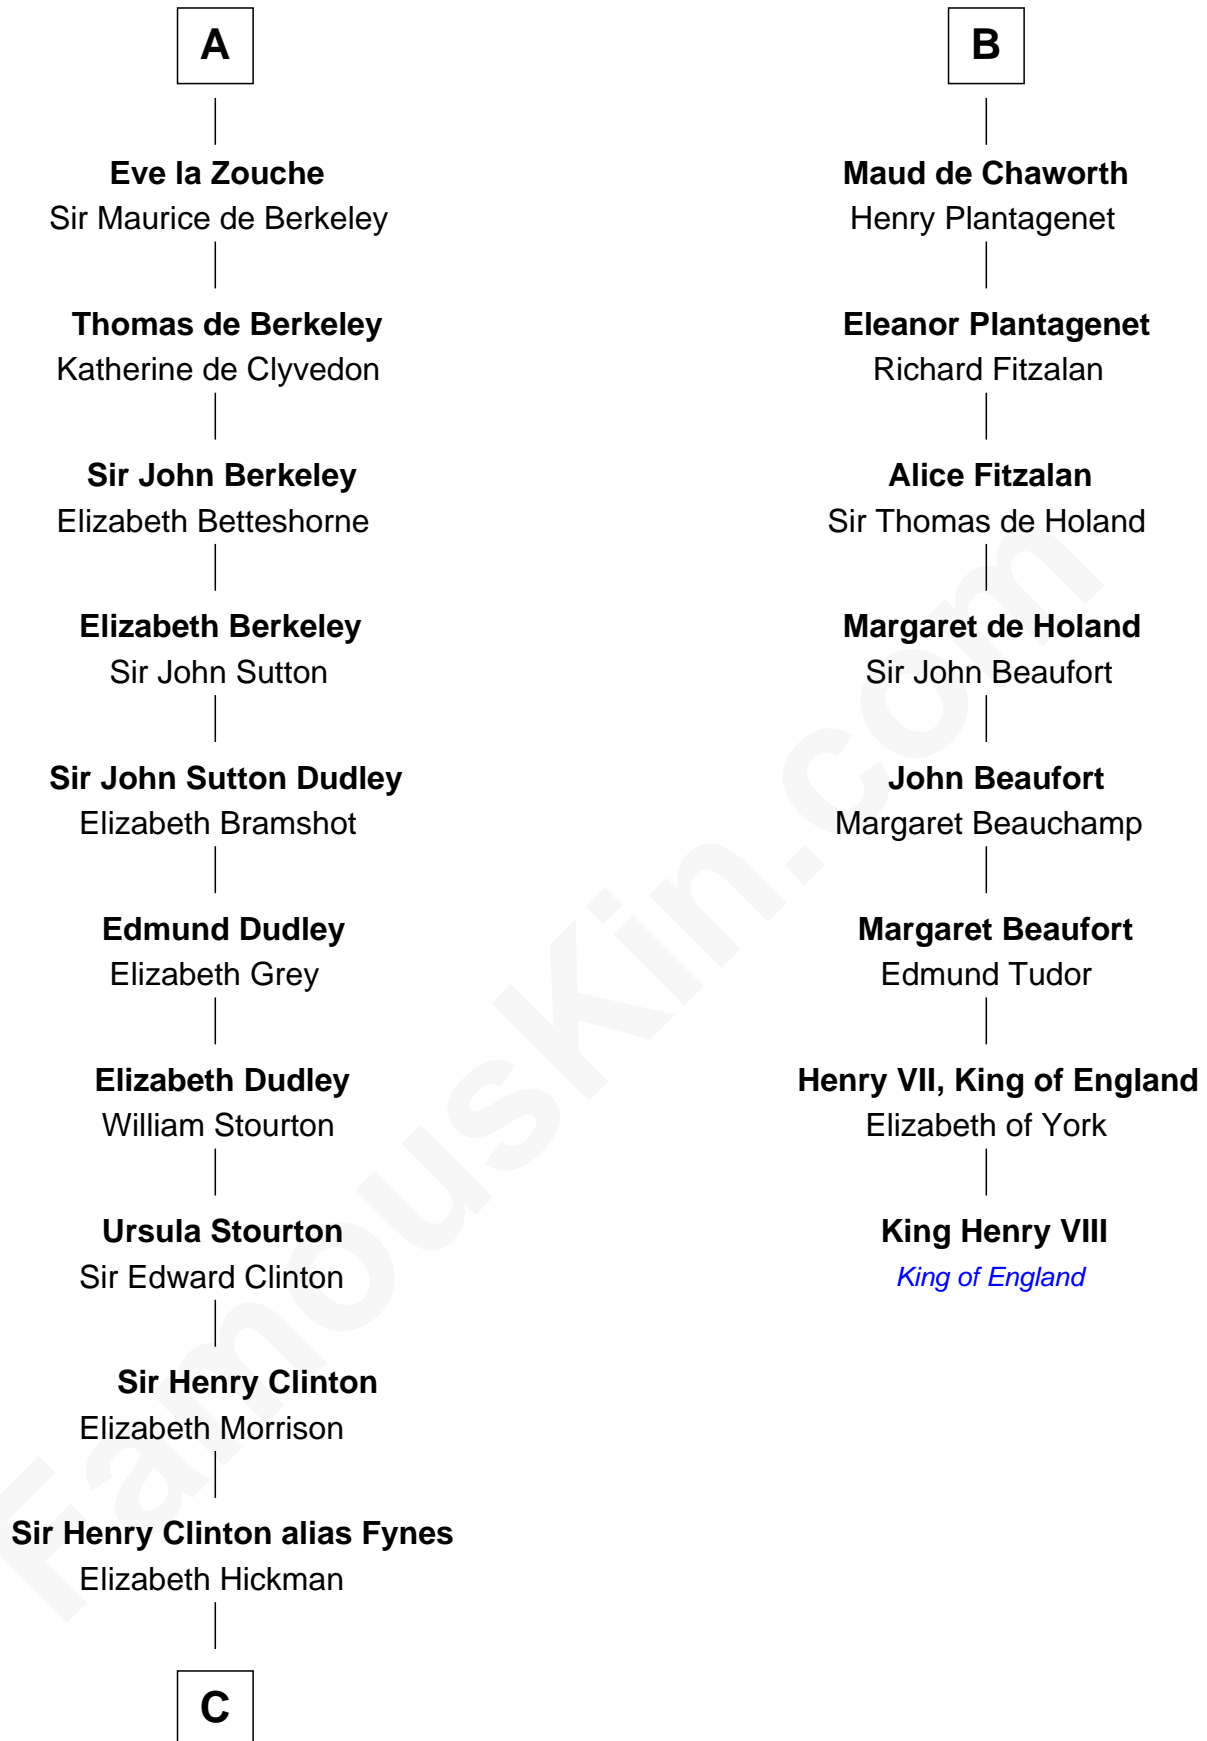

FamousKin.com Relationship Chart of

DeWitt Clinton

6th Governor of New York

14th cousin 7 times removed of

King Henry VIII

King of England

Hugh de Claremont

Margaret de Roucy

Eva Marshal

William de Braiose

Eve de Braiose

Sir William de Cantilupe

Milicent de Cantilupe

Eudo la Zouche

A

Adeliza de Clermont-en-Beauvaisis

Isabel le Bigod

Maud FitzJohn

William de Beauchamp

Isabella de Beauchamp

Sir Patrick de Chaworth

B

C

—
William Clinton
Elizabeth Kennedy

—
James Clinton
Elizabeth Smith

—
Charles Clinton
Elizabeth Denniston

—
Gen. James Clinton
Mary DeWitt

—
DeWitt Clinton
6th Governor of New York

FamousKin.com