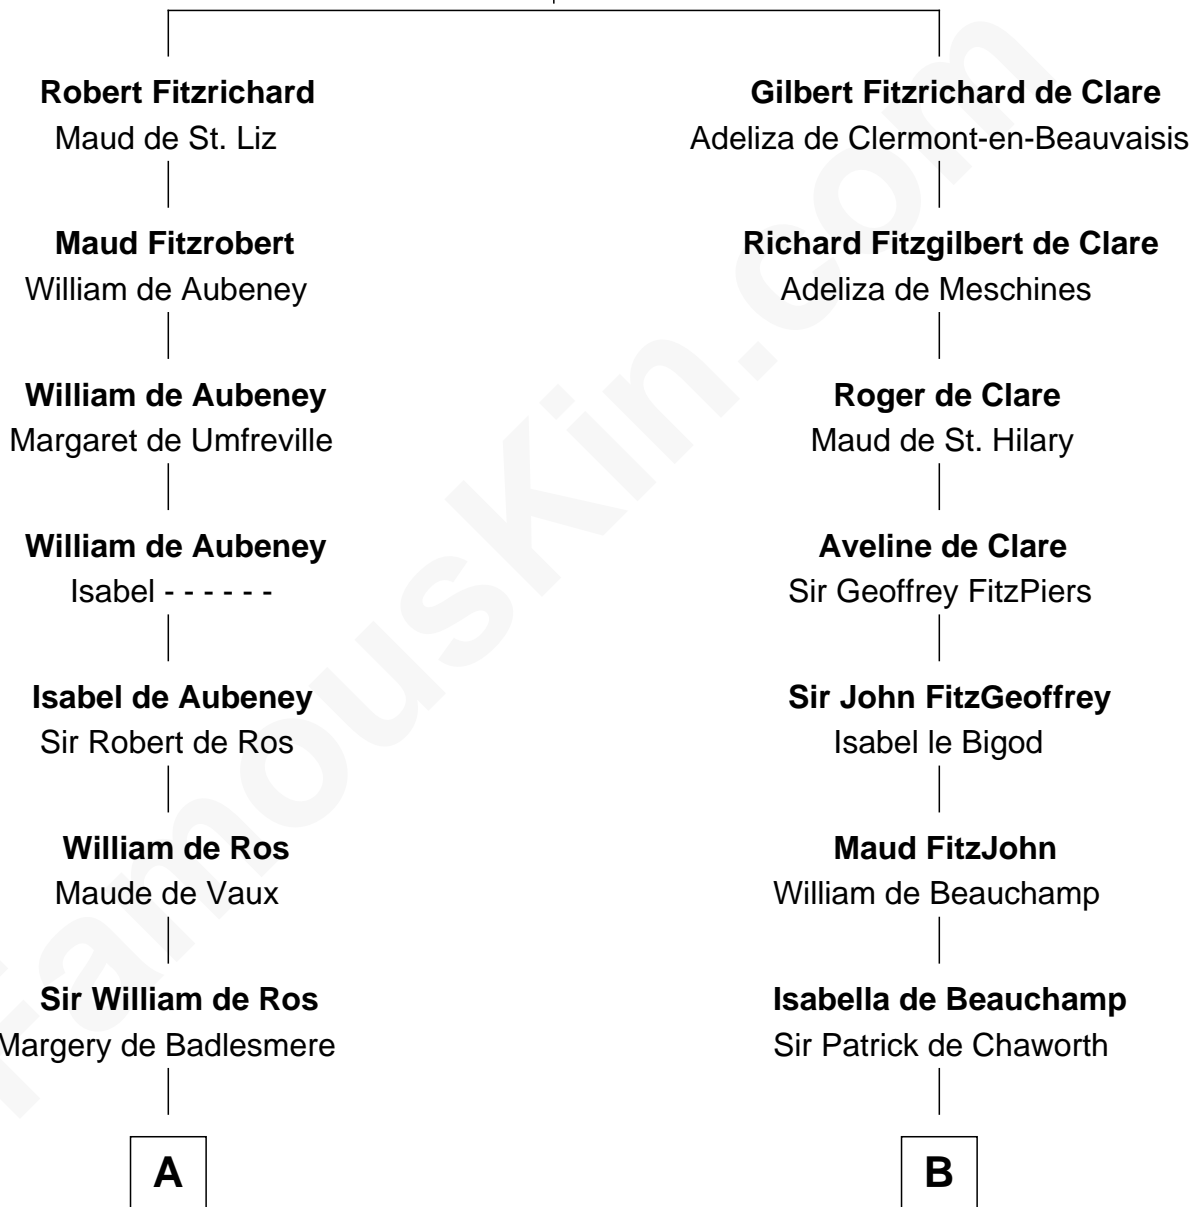

# FamousKin.com Relationship Chart of

**DeWitt Clinton**

*6th Governor of New York*

14th cousin 6 times removed of

**King Henry VIII**

*King of England*

**Richard Fitzgilbert**

Rohese Giffard

**C**

James Clinton  
Elizabeth Smith

Charles Clinton  
Elizabeth Denniston

Gen. James Clinton  
Mary DeWitt

DeWitt Clinton  
*6th Governor of New York*

FamousKin.com