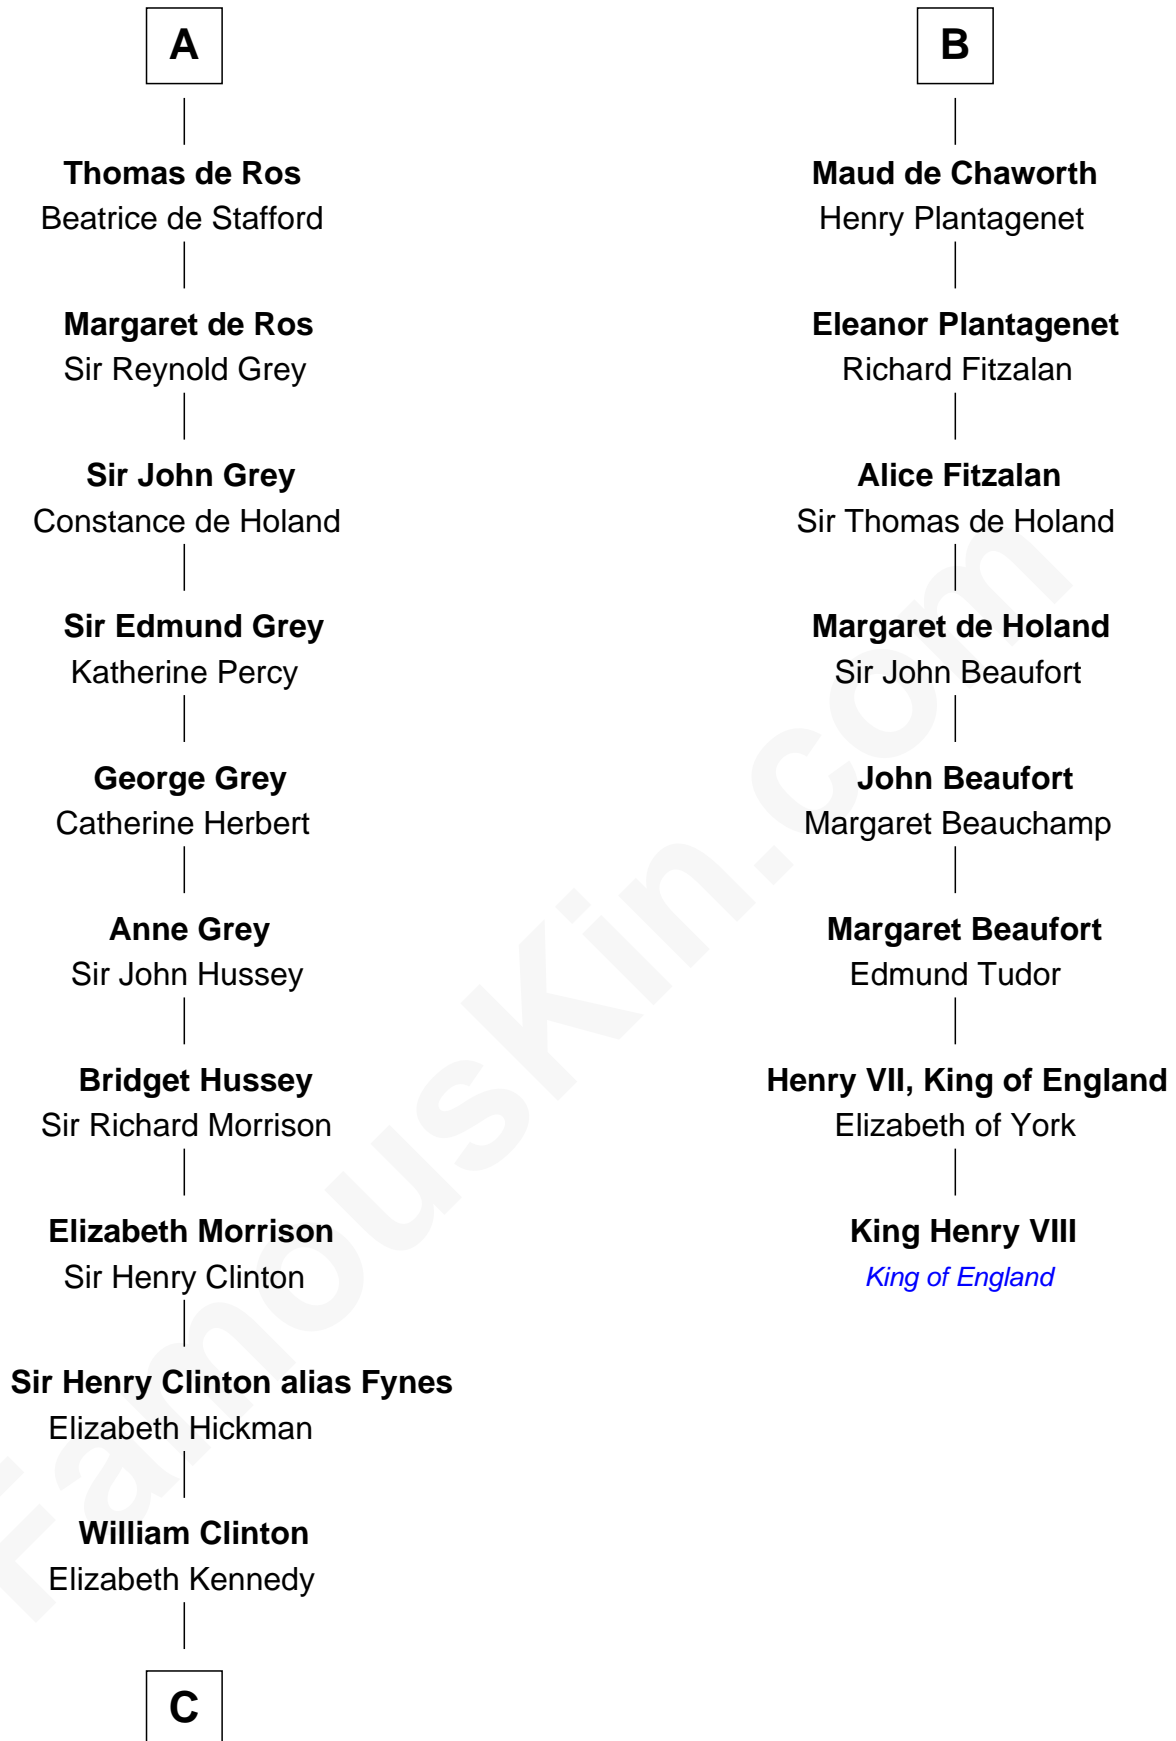

# FamousKin.com Relationship Chart of

**DeWitt Clinton**

*6th Governor of New York*

14th cousin 6 times removed of

**King Henry VIII**

*King of England*

**Richard Fitzgilbert**

Rohese Giffard

**C**

James Clinton  
Elizabeth Smith

Charles Clinton  
Elizabeth Denniston

Gen. James Clinton  
Mary DeWitt

DeWitt Clinton  
*6th Governor of New York*

FamousKin.com