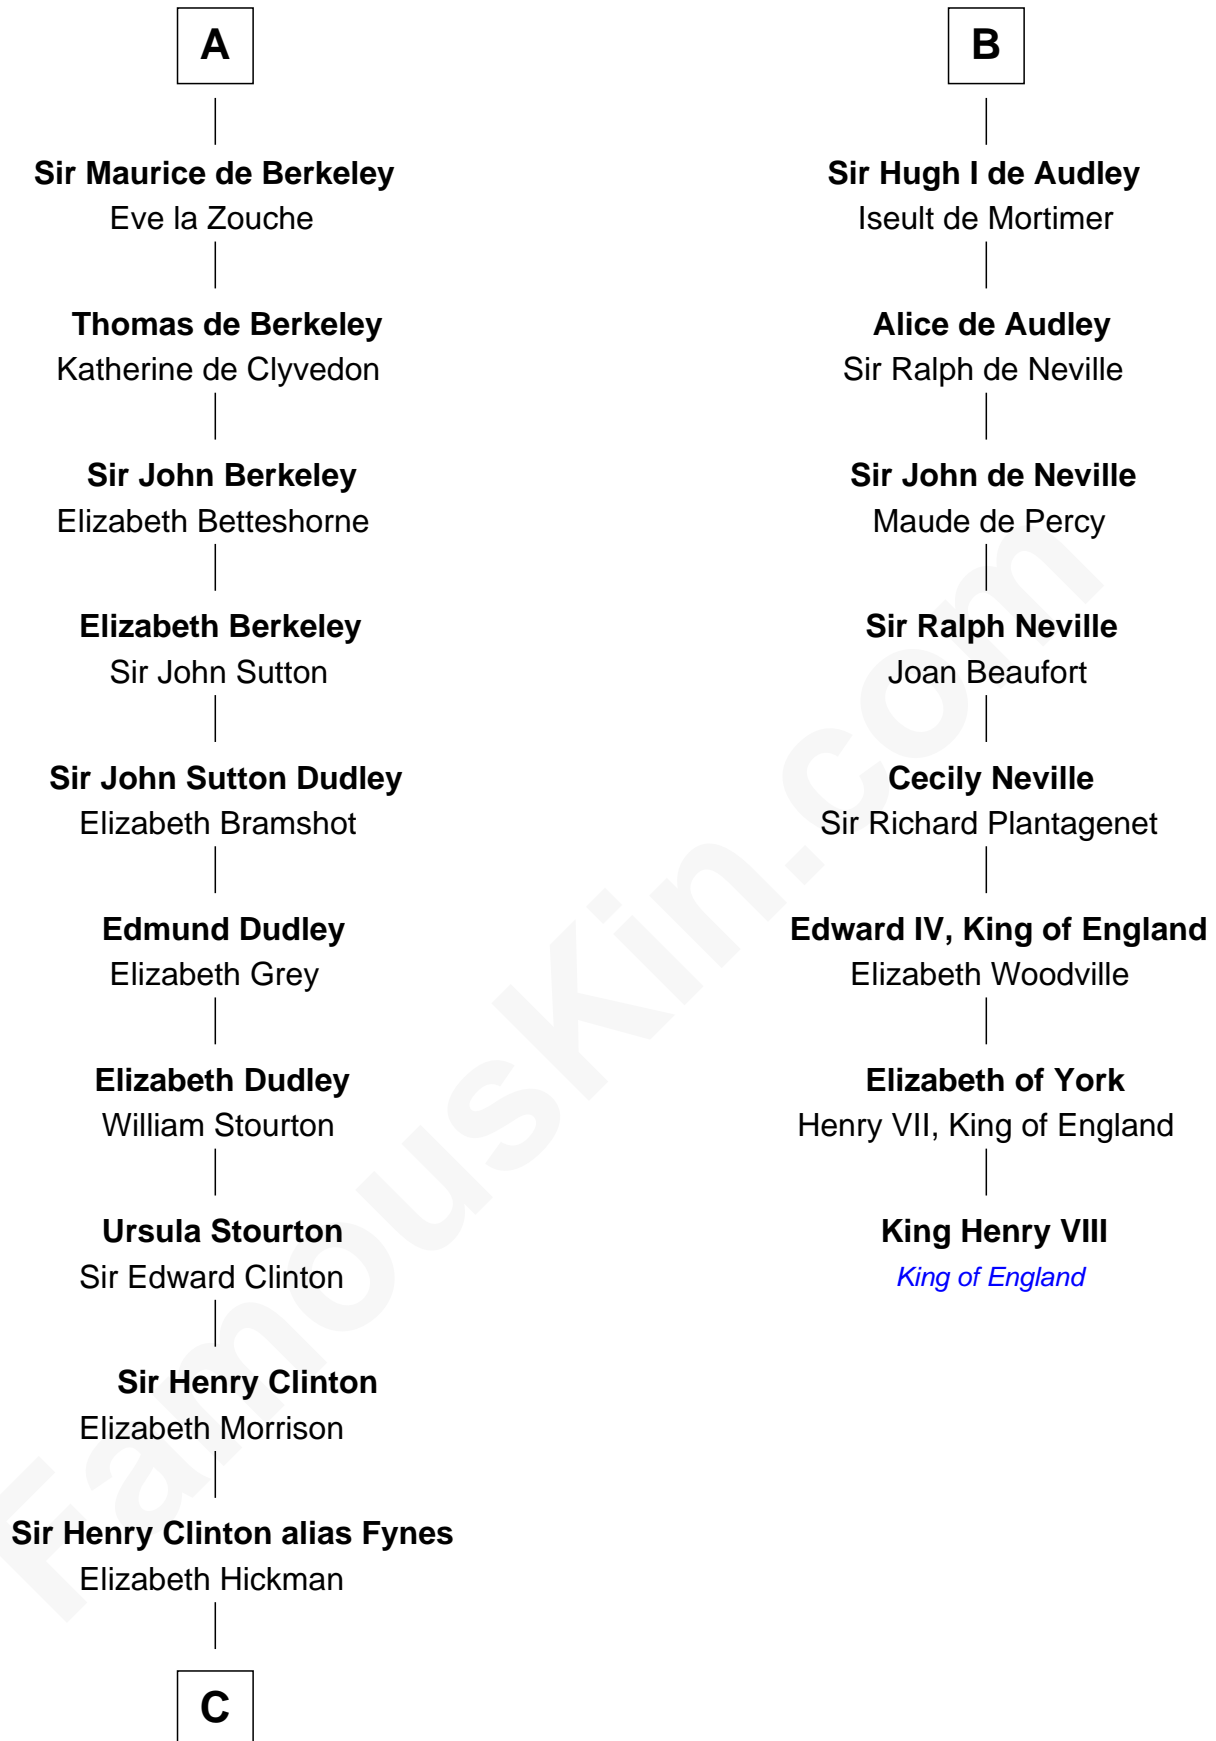

FamousKin.com Relationship Chart of

DeWitt Clinton

6th Governor of New York

14th cousin 7 times removed of

King Henry VIII

King of England

Roger de Montgomerie

Mabel Talvas

Robert FitzHamon

Mabel FitzHamon

Robert of Gloucester

Maud of Gloucester

Sir Ranulf de Gernons

Hugh de Kevelioc

Amice de Chester

Ralph de Mainwaring

Bertrade de Mainwaring

Henry de Audley

Sir James de Audley

Ela Longespee

B

C

—
William Clinton
Elizabeth Kennedy

—
James Clinton
Elizabeth Smith

—
Charles Clinton
Elizabeth Denniston

—
Gen. James Clinton
Mary DeWitt

—
DeWitt Clinton
6th Governor of New York

FamousKin.com